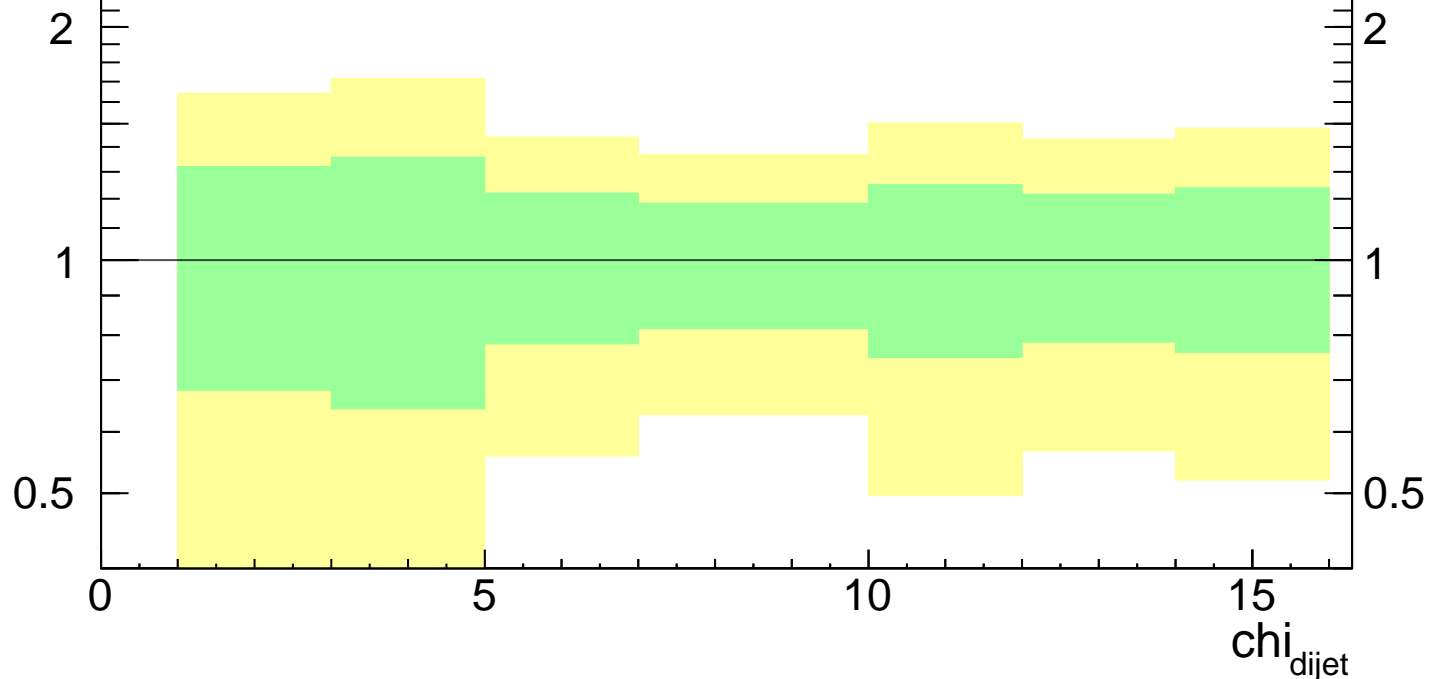

7000 GeV pp

Jets

Di-jet χ ($3000 < M_{jj}$)

■ CMS

Ratio to CMS

mcplots.cern.ch [arXiv:1306.3436]