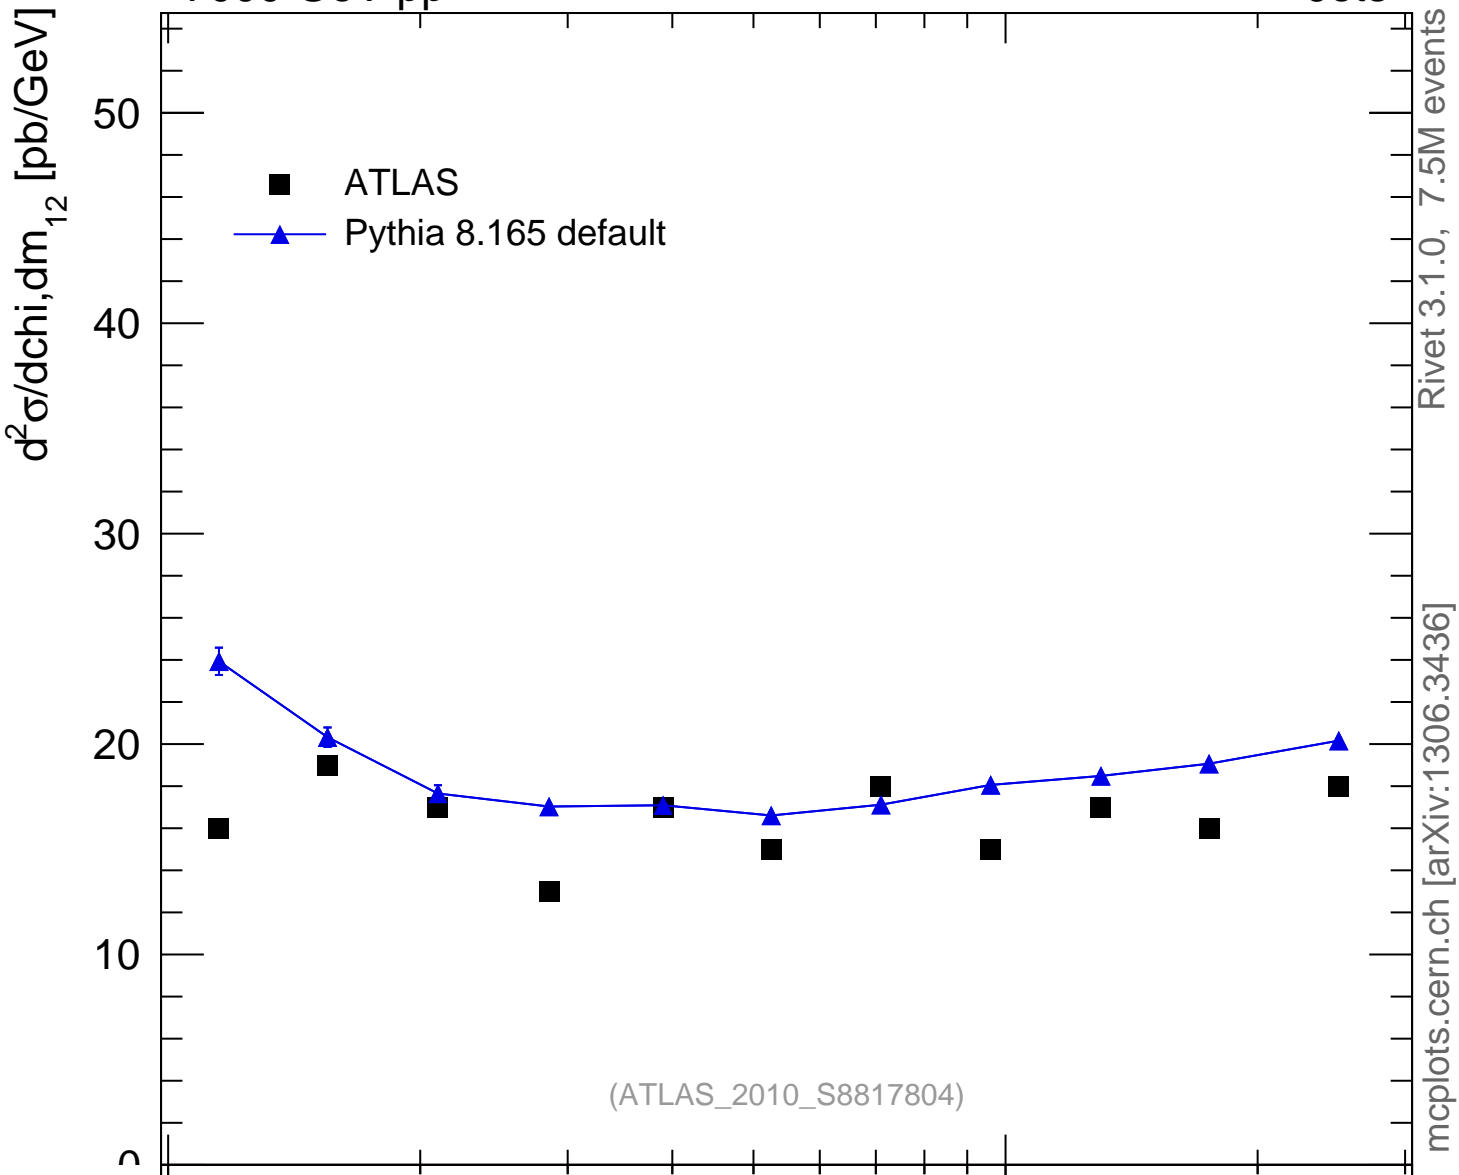

7000 GeV pp

Jets

(ATLAS_2010_S8817804)

Rivet 3.1.0, 7.5M events
mcplots.cern.ch [arXiv:1306.3436]