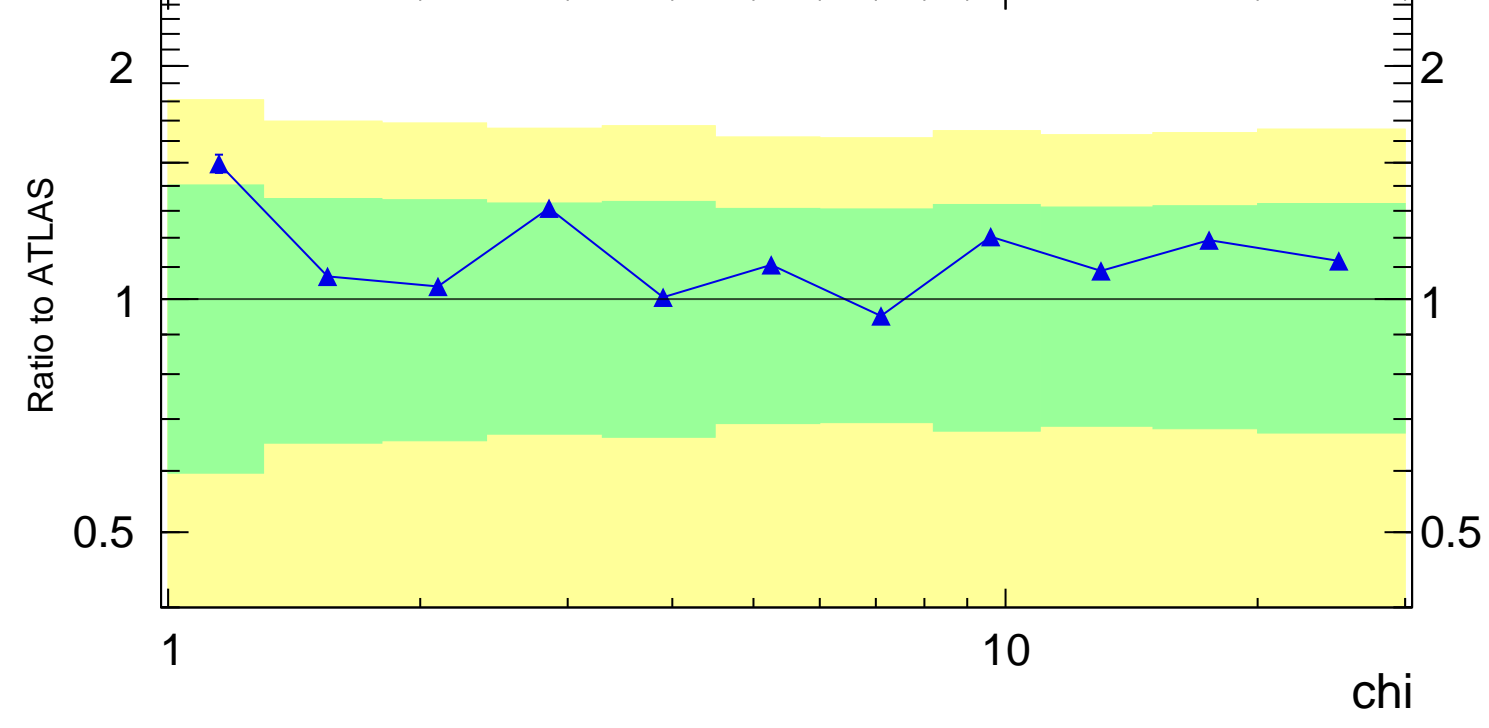

7000 GeV pp

Jets

(ATLAS_2010_S8817804)

Rivet 3.1.0, 7.5M events
mcplots.cern.ch [arXiv:1306.3436]