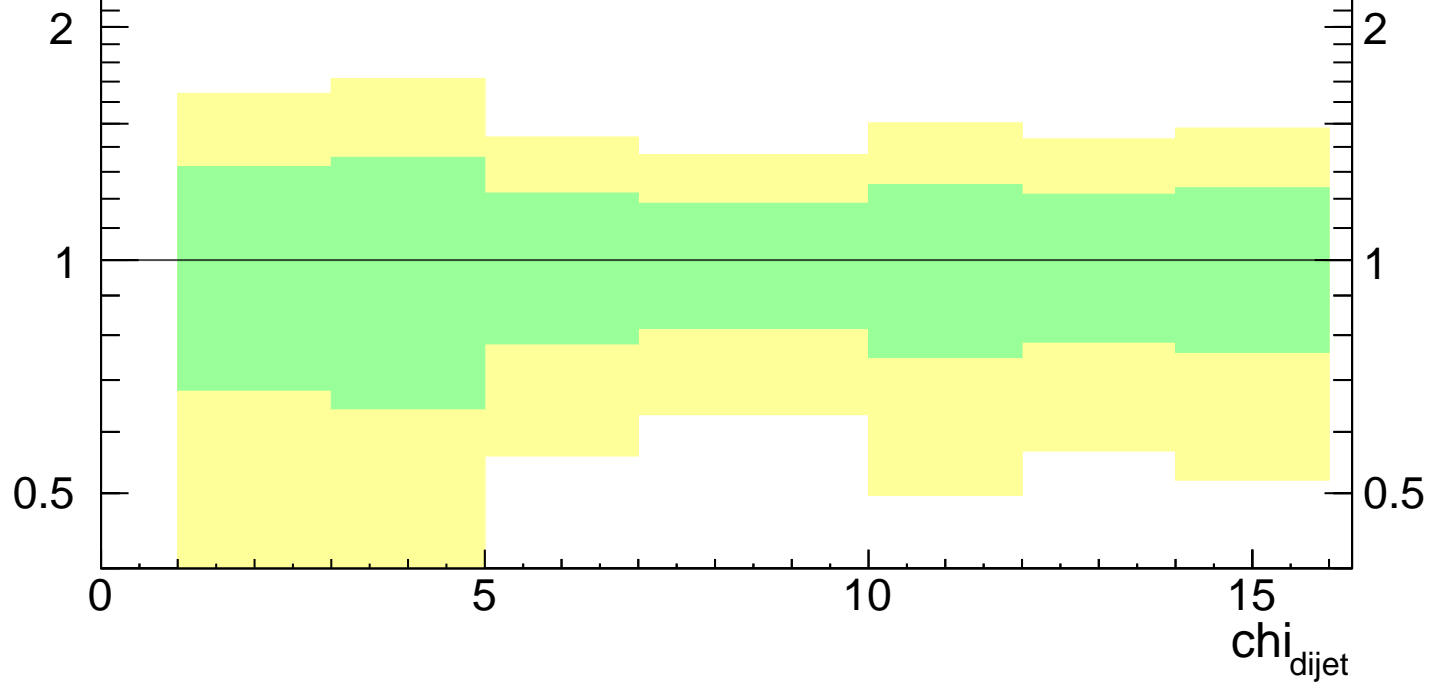

7000 GeV pp

Jets

Di-jet χ ($3000 < M_{jj}$)

■ CMS

Ratio to CMS

mcplots.cern.ch [arXiv:1306.3436]