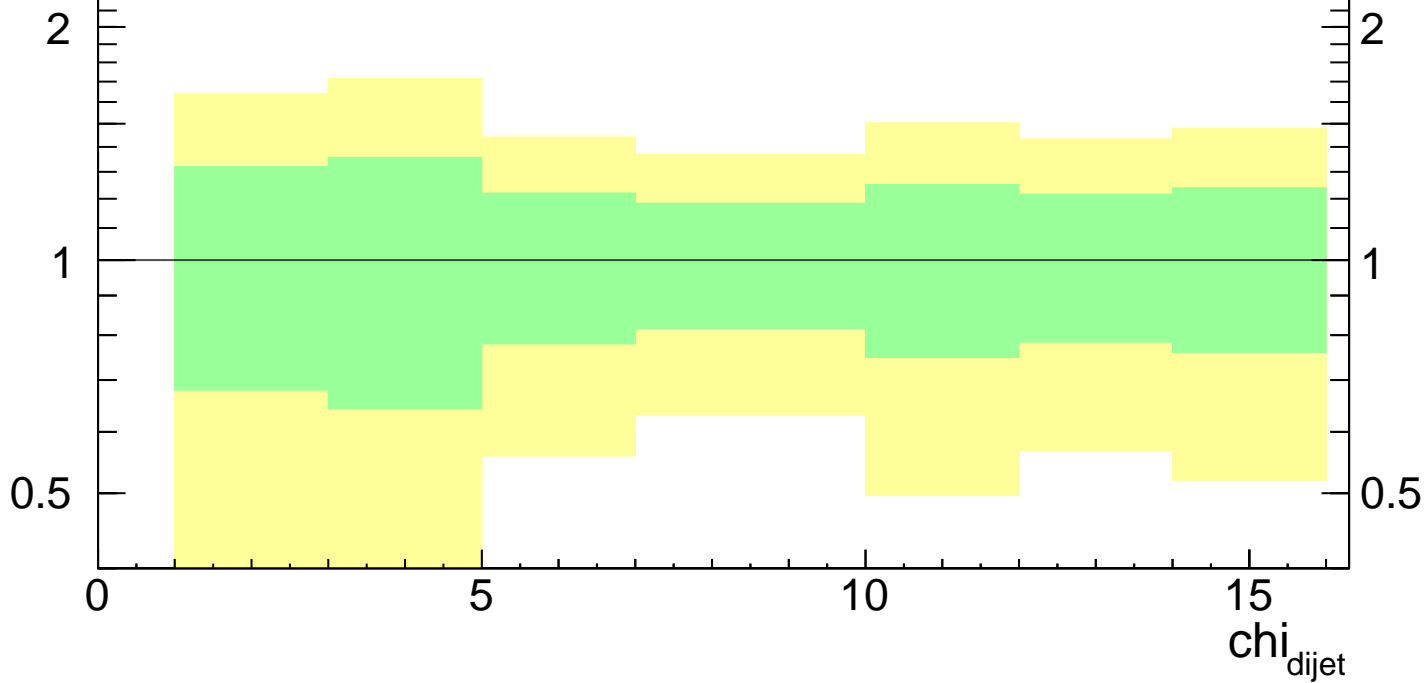

7000 GeV pp

Jets

Di-jet χ ($3000 < M_{jj}$)

■ CMS

Ratio to CMS

mcplots.cern.ch [arXiv:1306.3436]