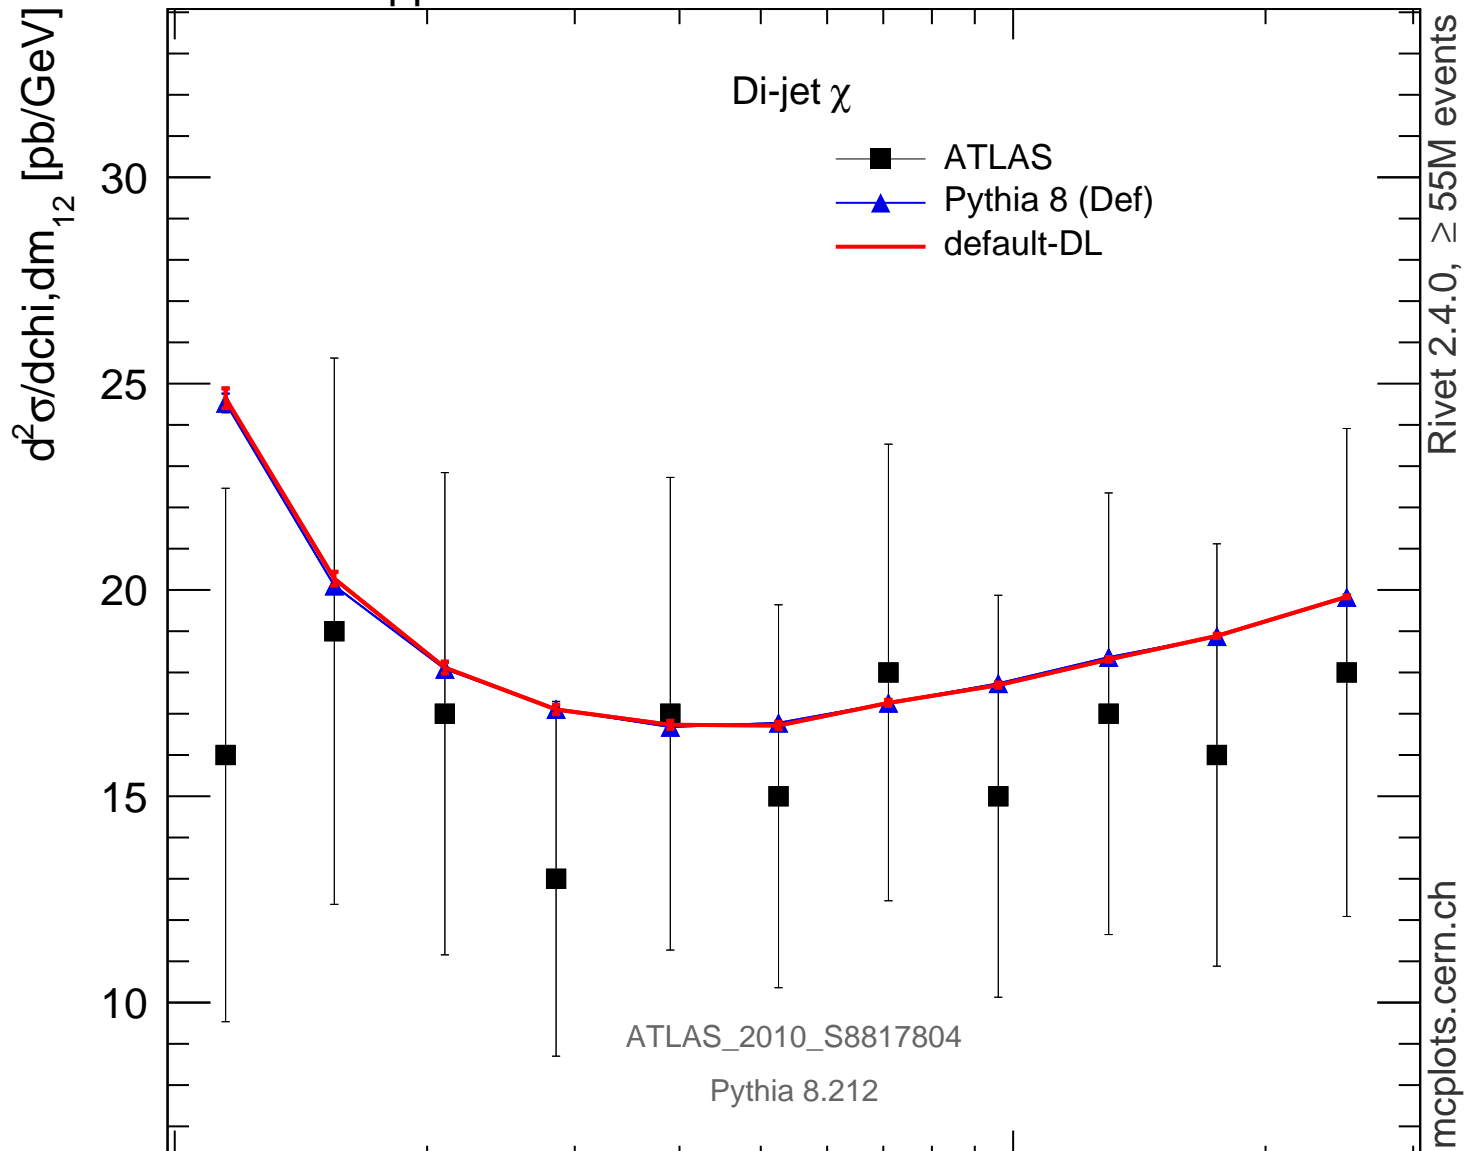

7000 GeV pp

Jets

Rivet 2.4.0, $\geq 55M$ events
mcplots.cern.ch