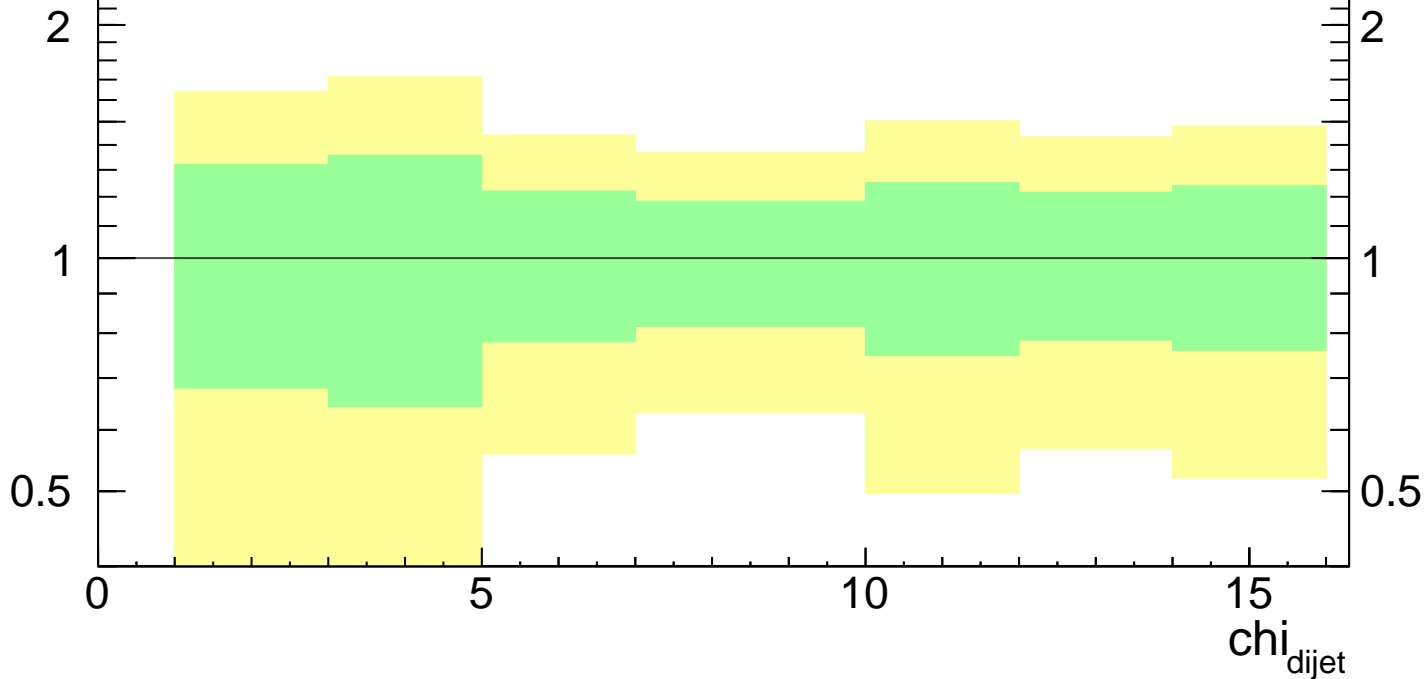

7000 GeV pp

Jets

Di-jet χ ($3000 < M_{jj}$)

■ CMS

Ratio to CMS

mcplots.cern.ch [arXiv:1306.3436]