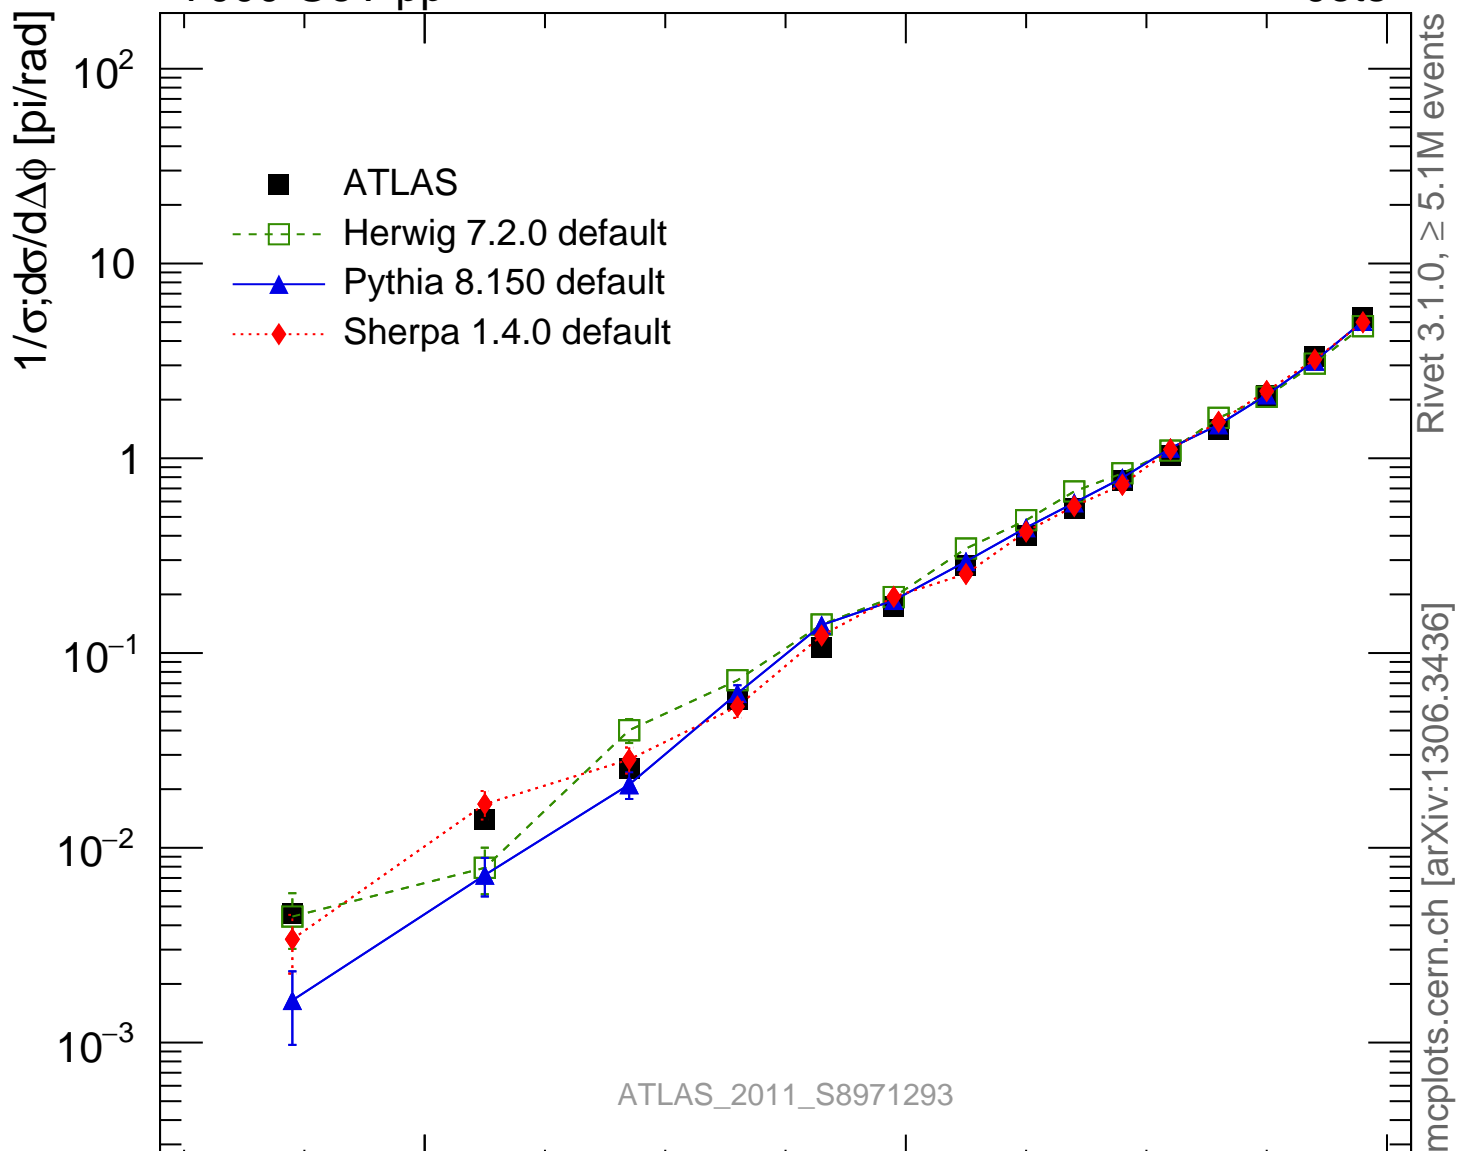

7000 GeV pp

Jets

Rivet 3.1.0,  $\geq 5.1$ M events