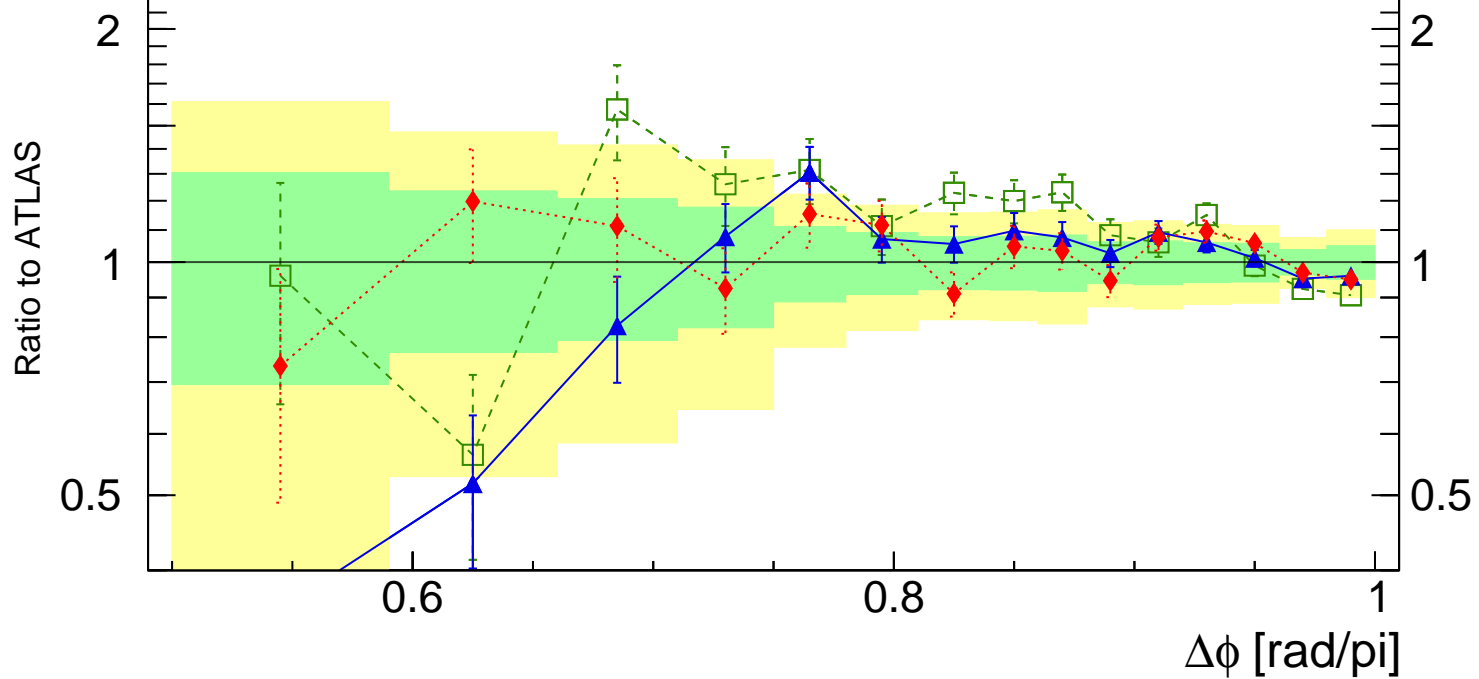

7000 GeV pp

Jets

Rivet 3.1.0,  $\geq 5.1$ M events