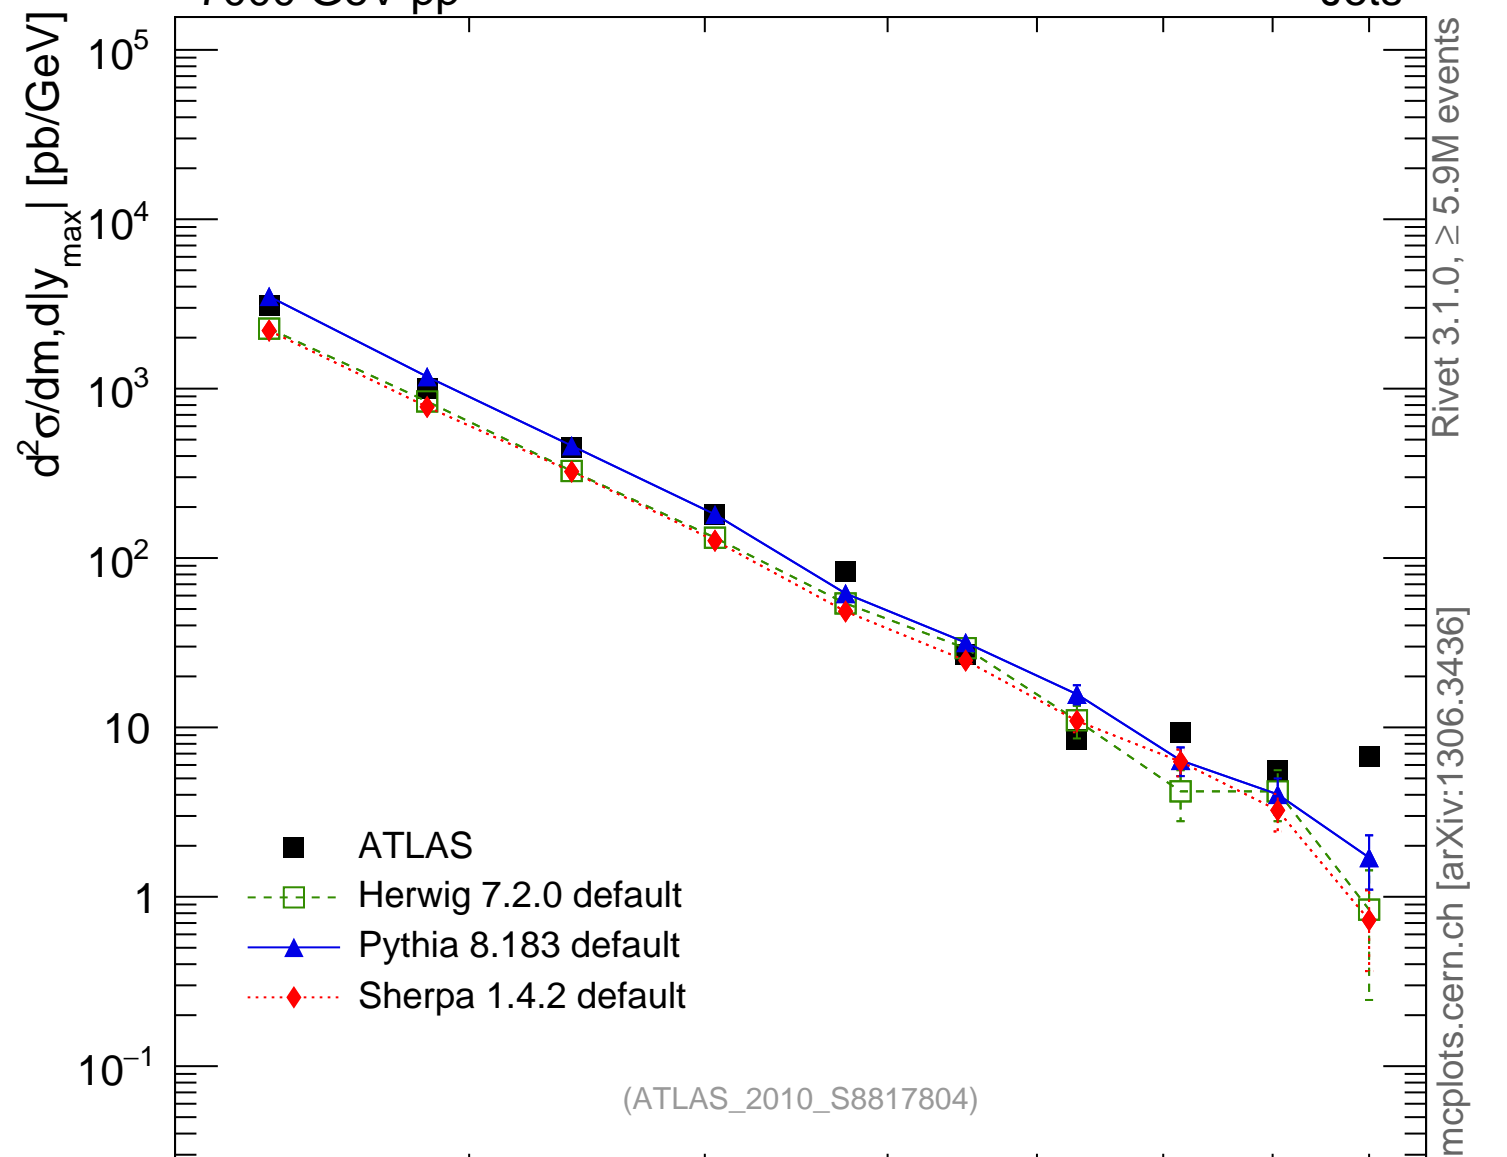

7000 GeV pp

Jets

Ratio to ATLAS