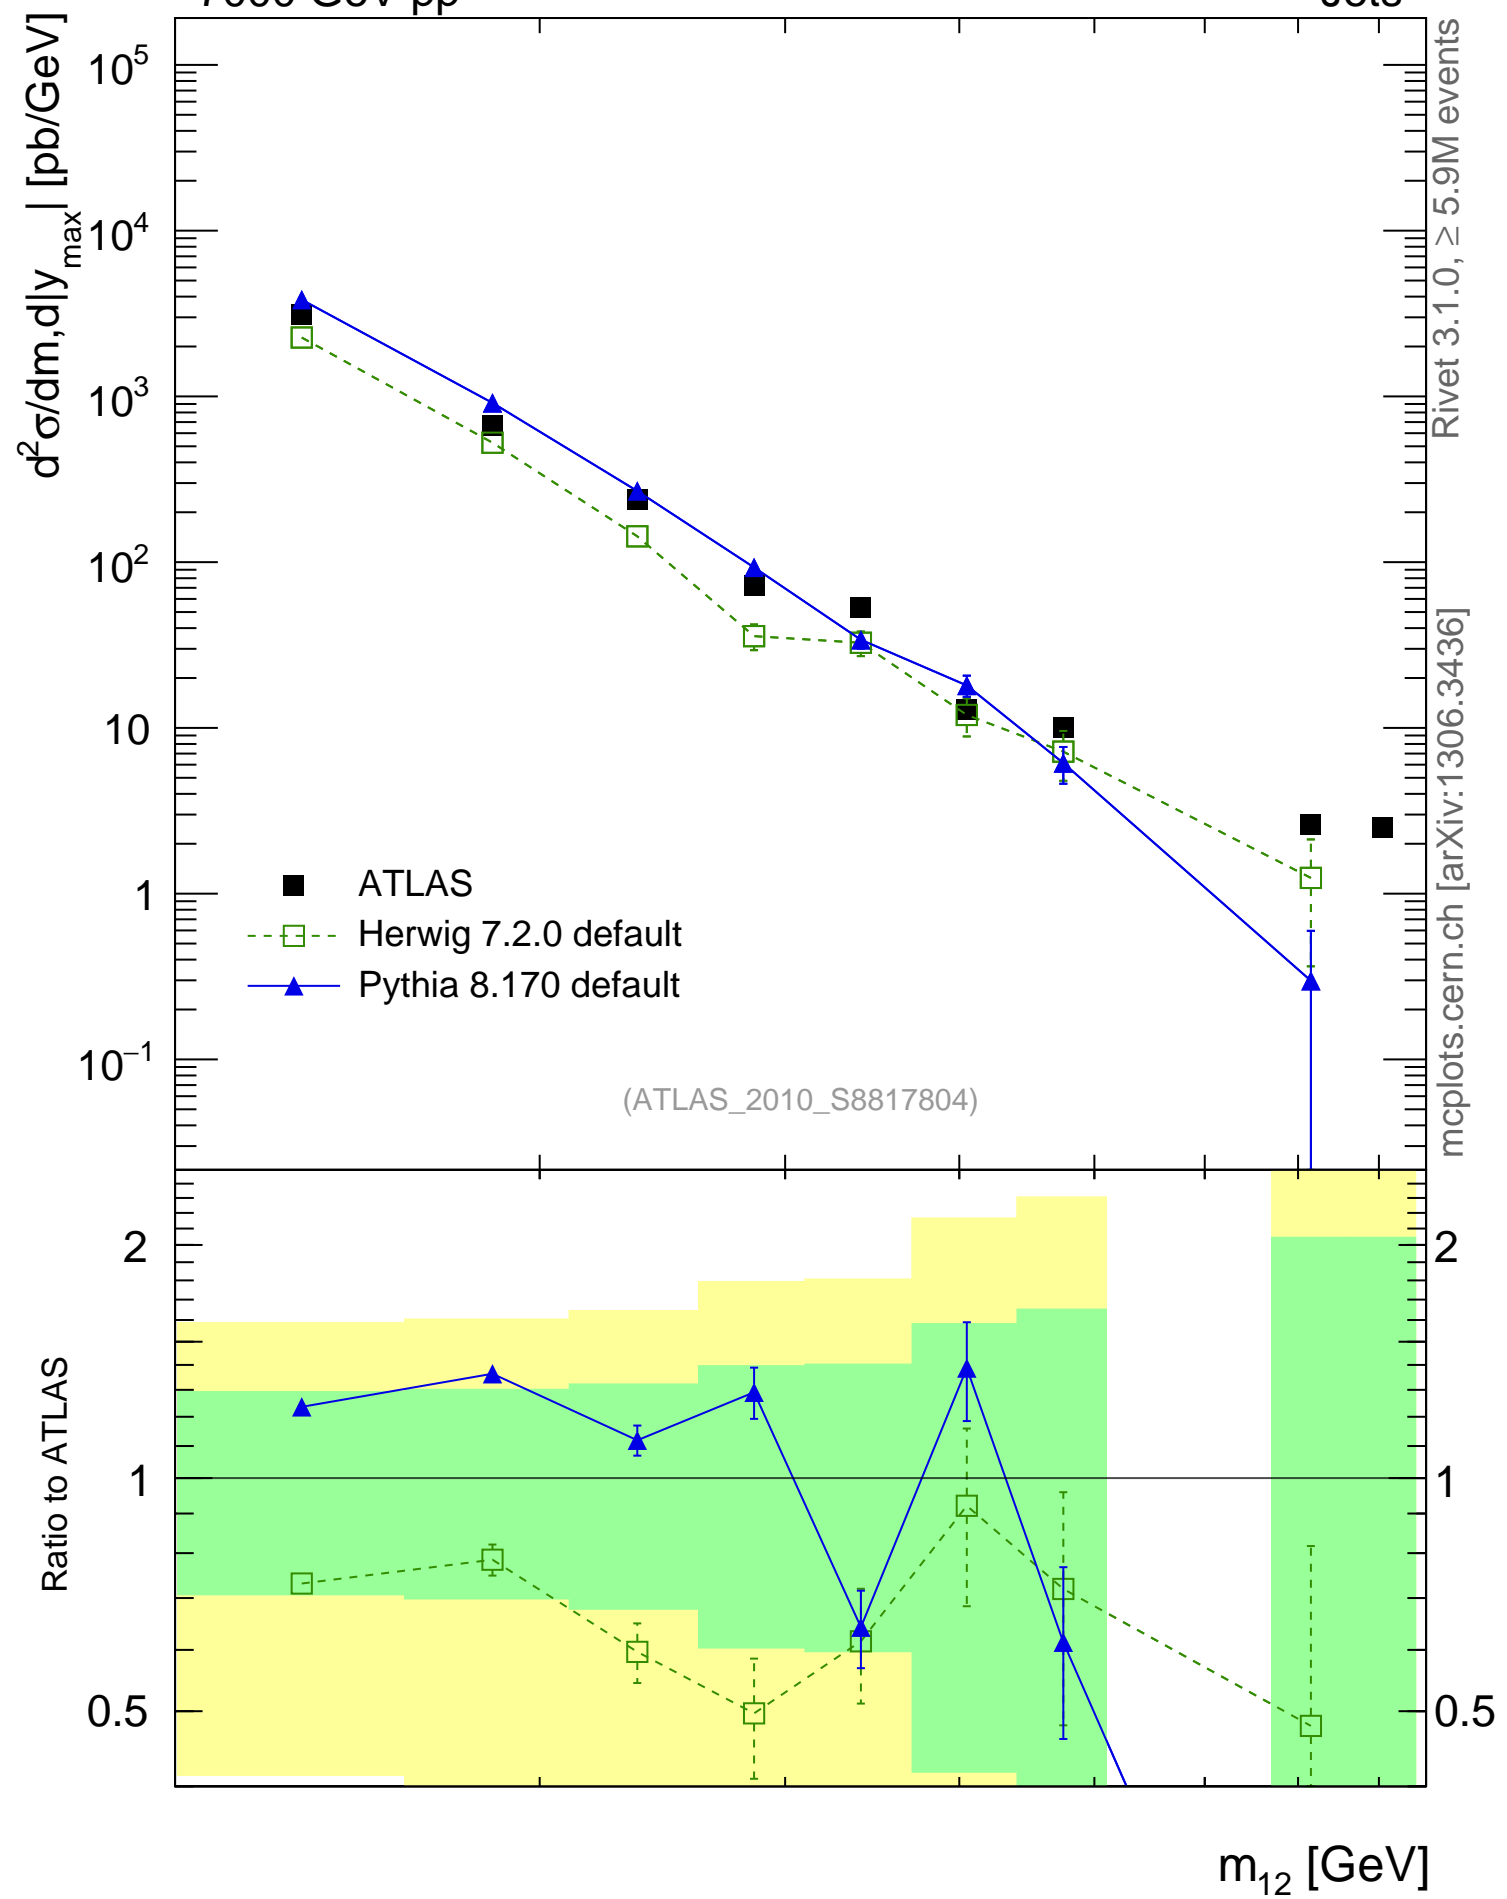

7000 GeV pp

Jets

Rivet 3.1.0, ≥ 5.9 M events

mcplots.cern.ch [arXiv:1306.3436]

 m_{12} [GeV]