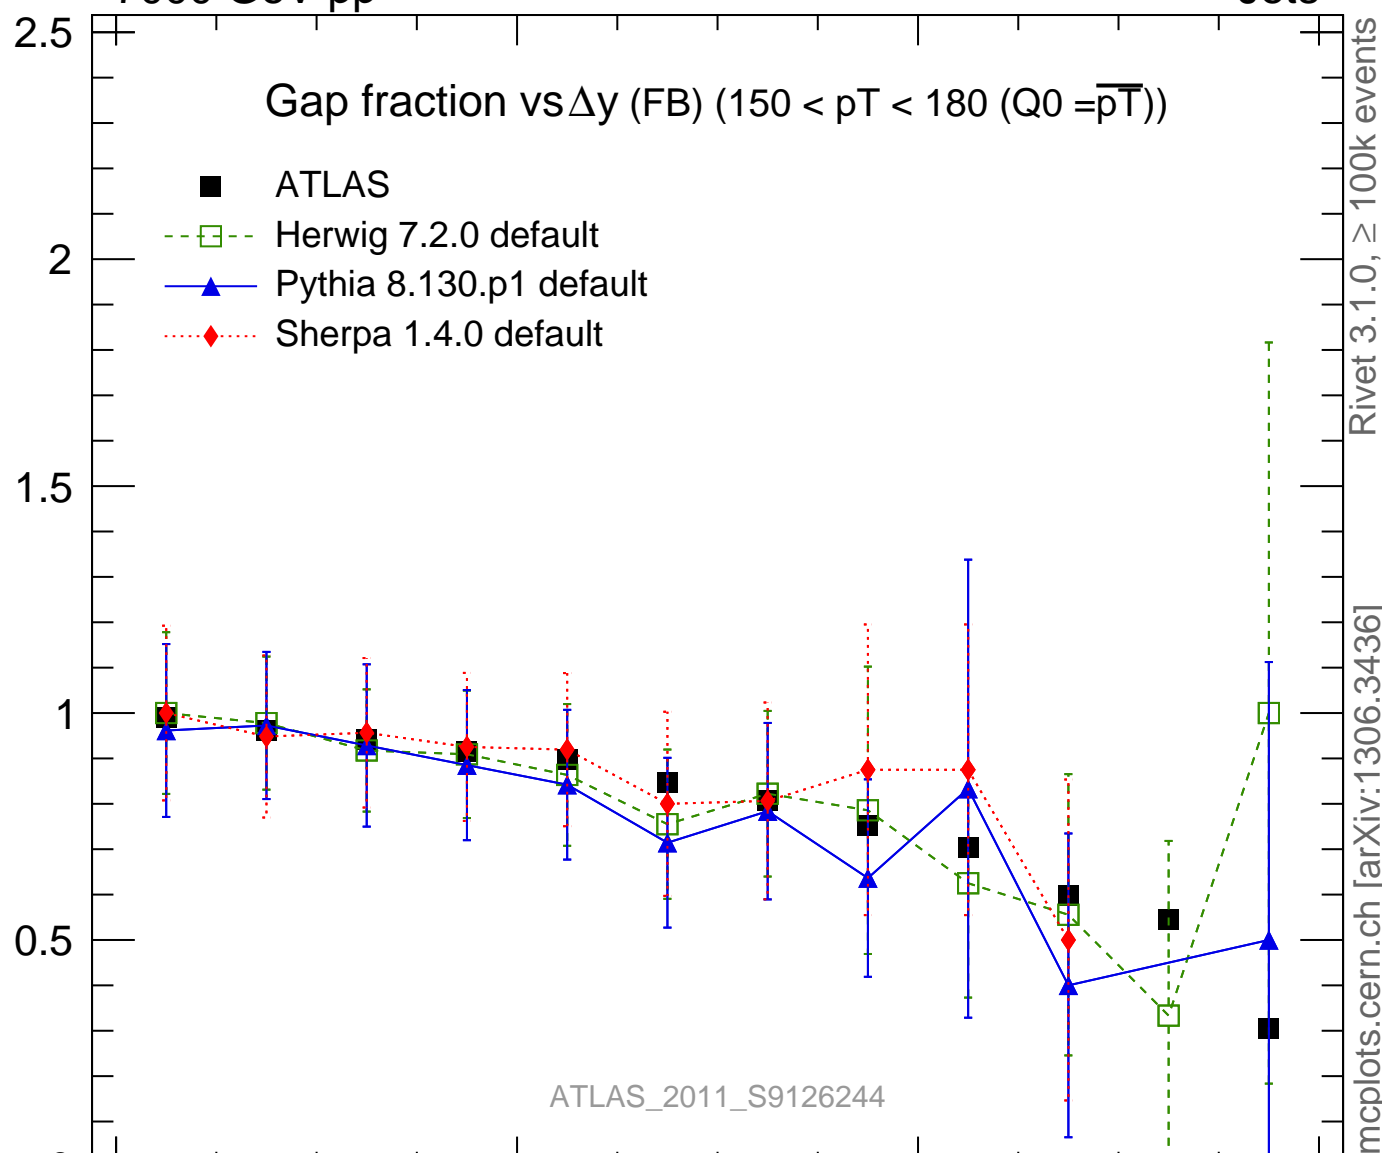

7000 GeV pp

Jets

Gap fraction

Ratio to ATLAS