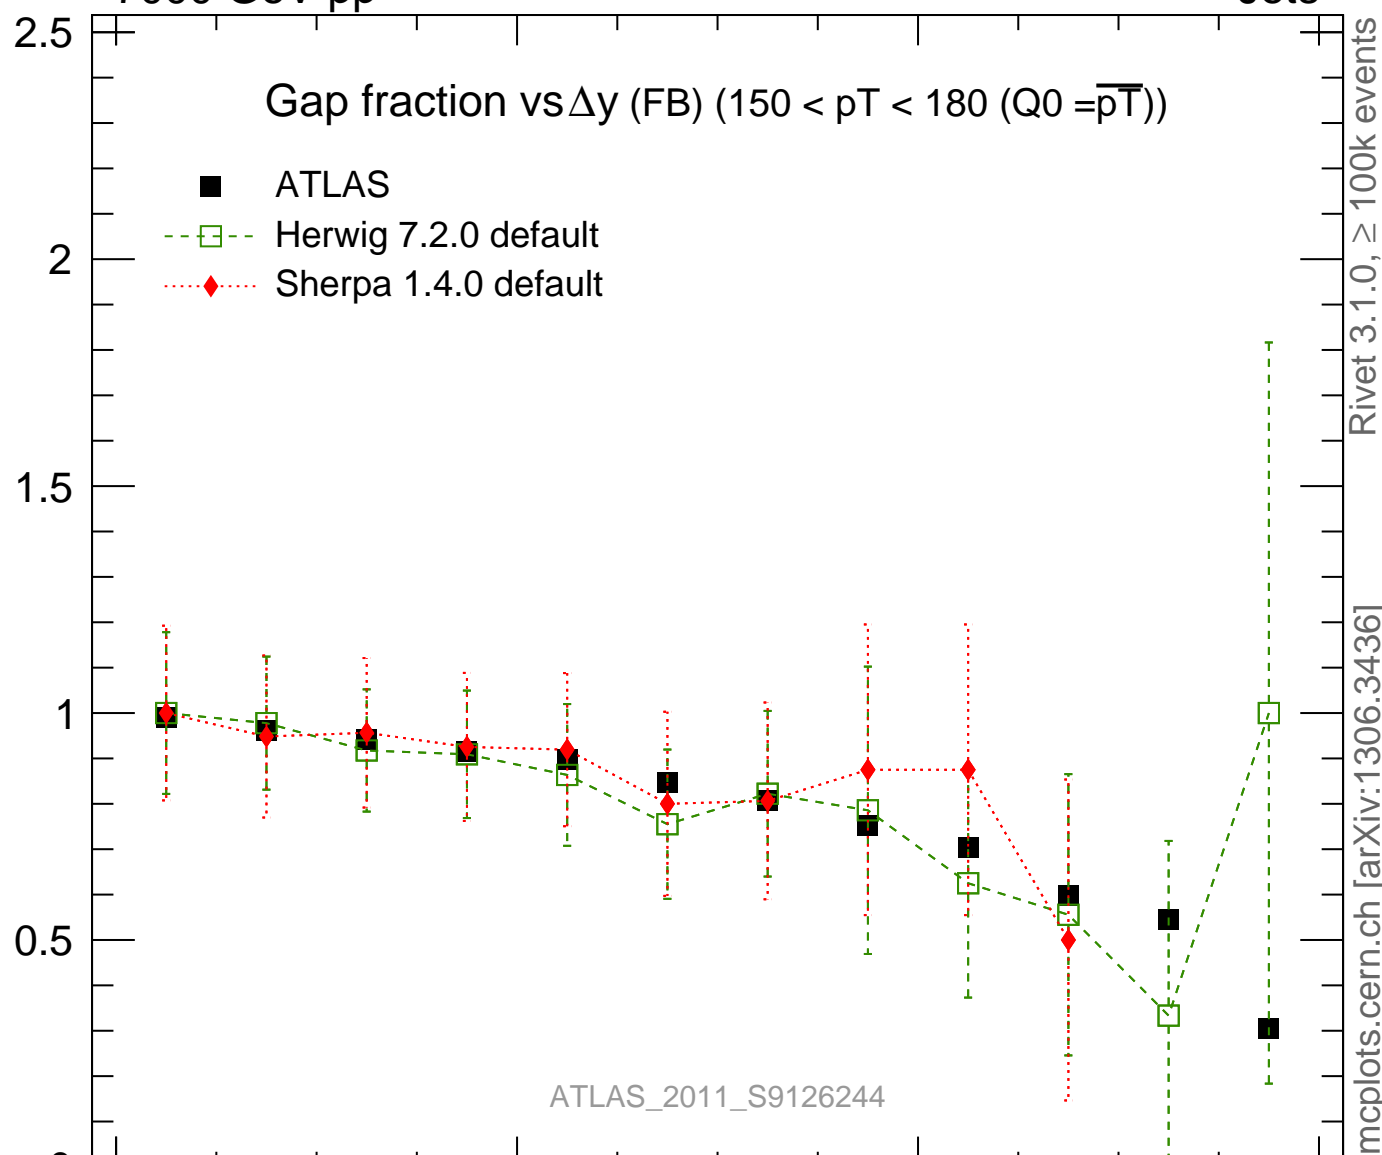

7000 GeV pp

Jets

Gap fraction

Ratio to ATLAS