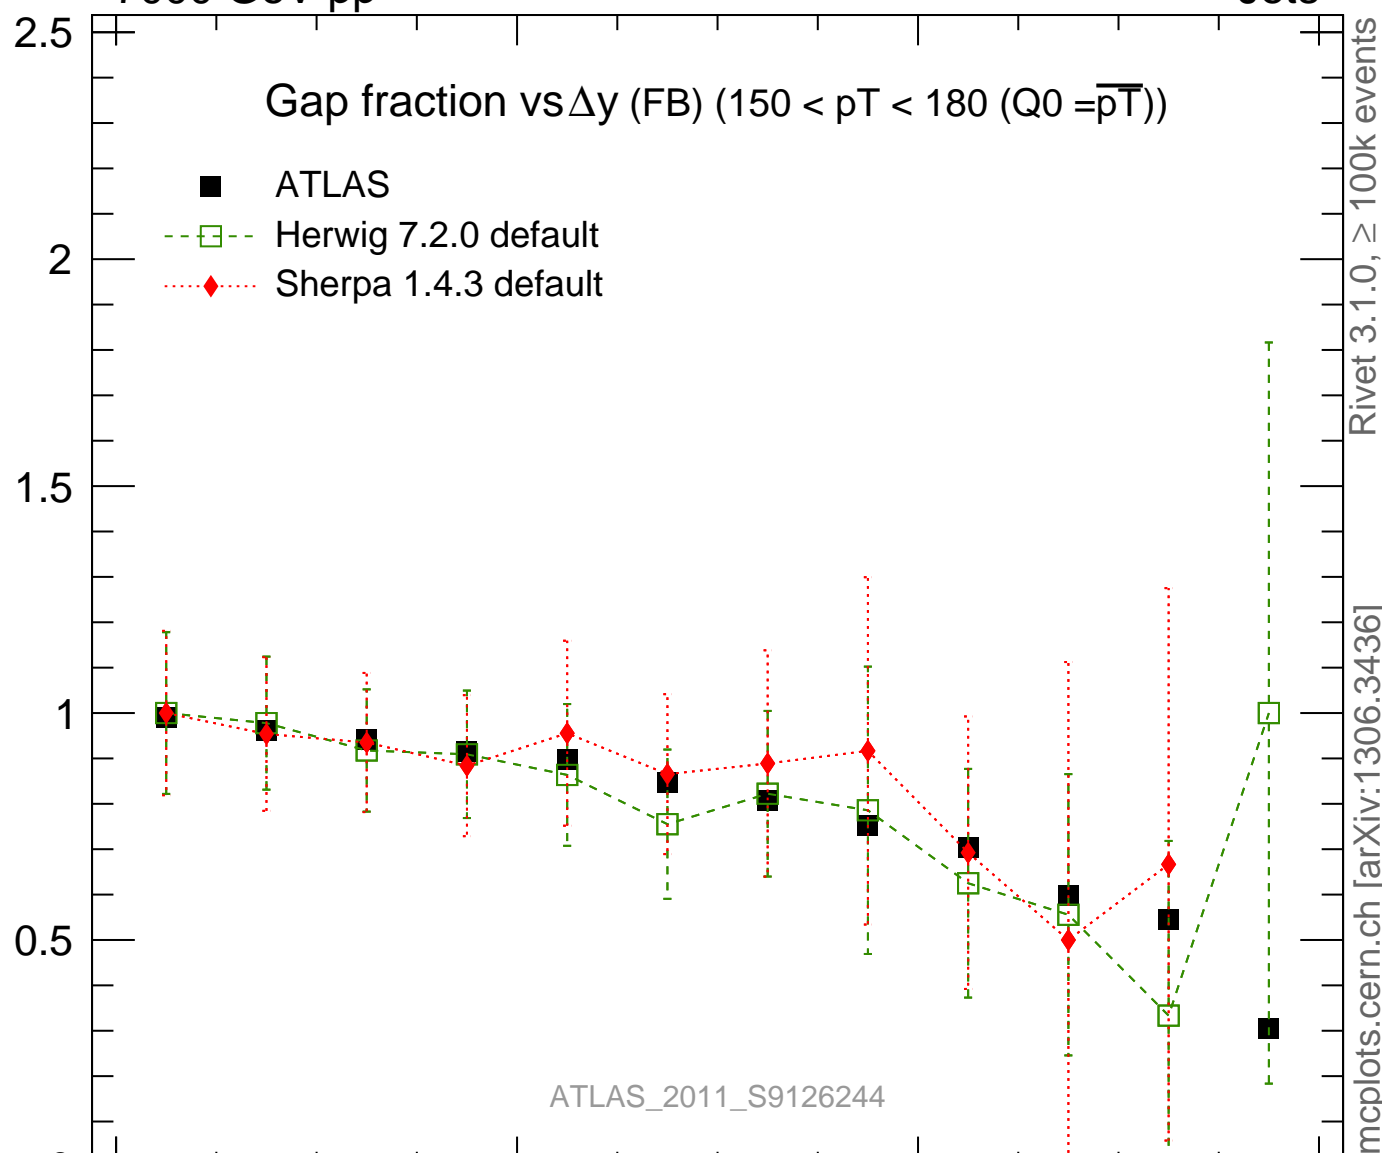

7000 GeV pp

Jets

Gap fraction

Ratio to ATLAS