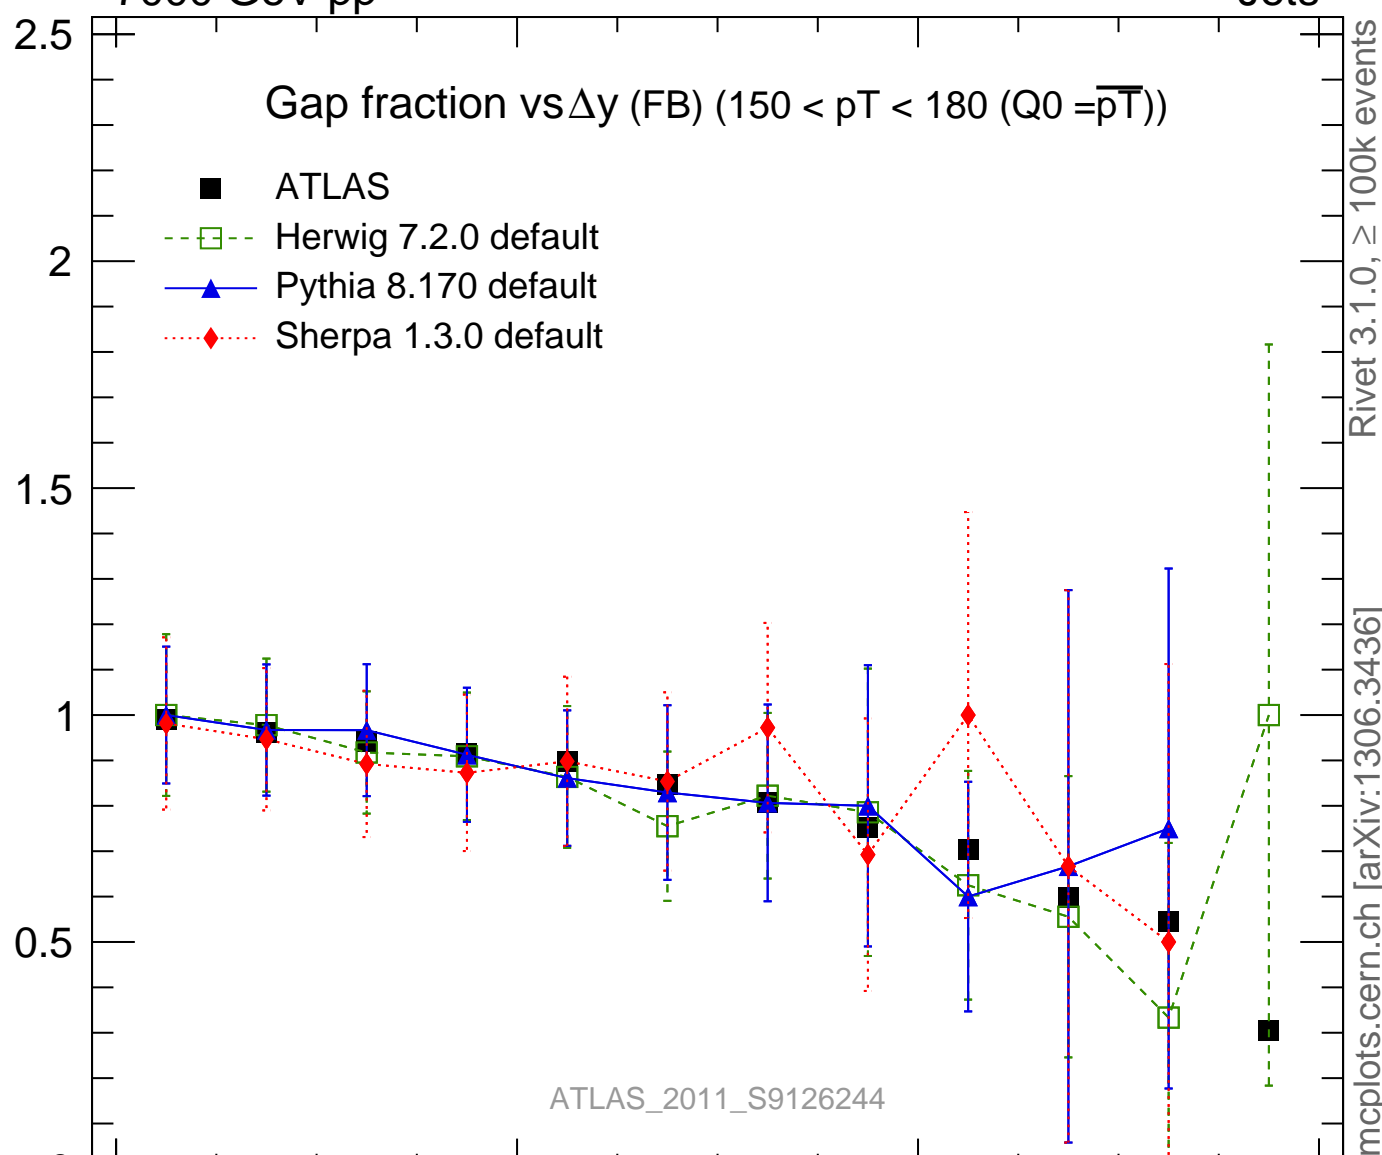

Gap fraction

Rivet 3.1.0,  $\geq 100k$  events

mcplots.cern.ch [arXiv:1306.3436]

Ratio to ATLAS

 $|\Delta y|$