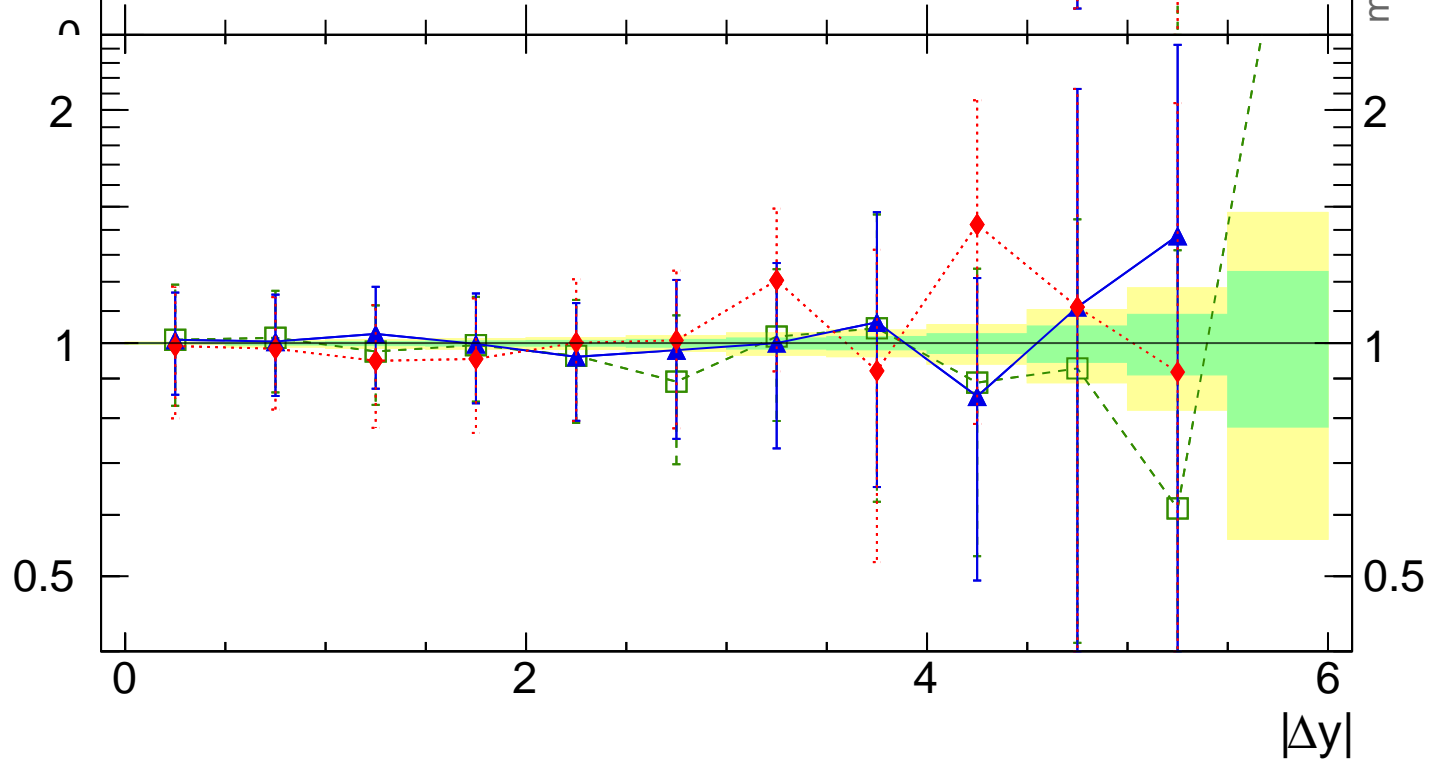

Gap fraction

Rivet 3.1.0,  $\geq 100k$  events

mcplots.cern.ch [arXiv:1306.3436]

Ratio to ATLAS

 $|\Delta y|$