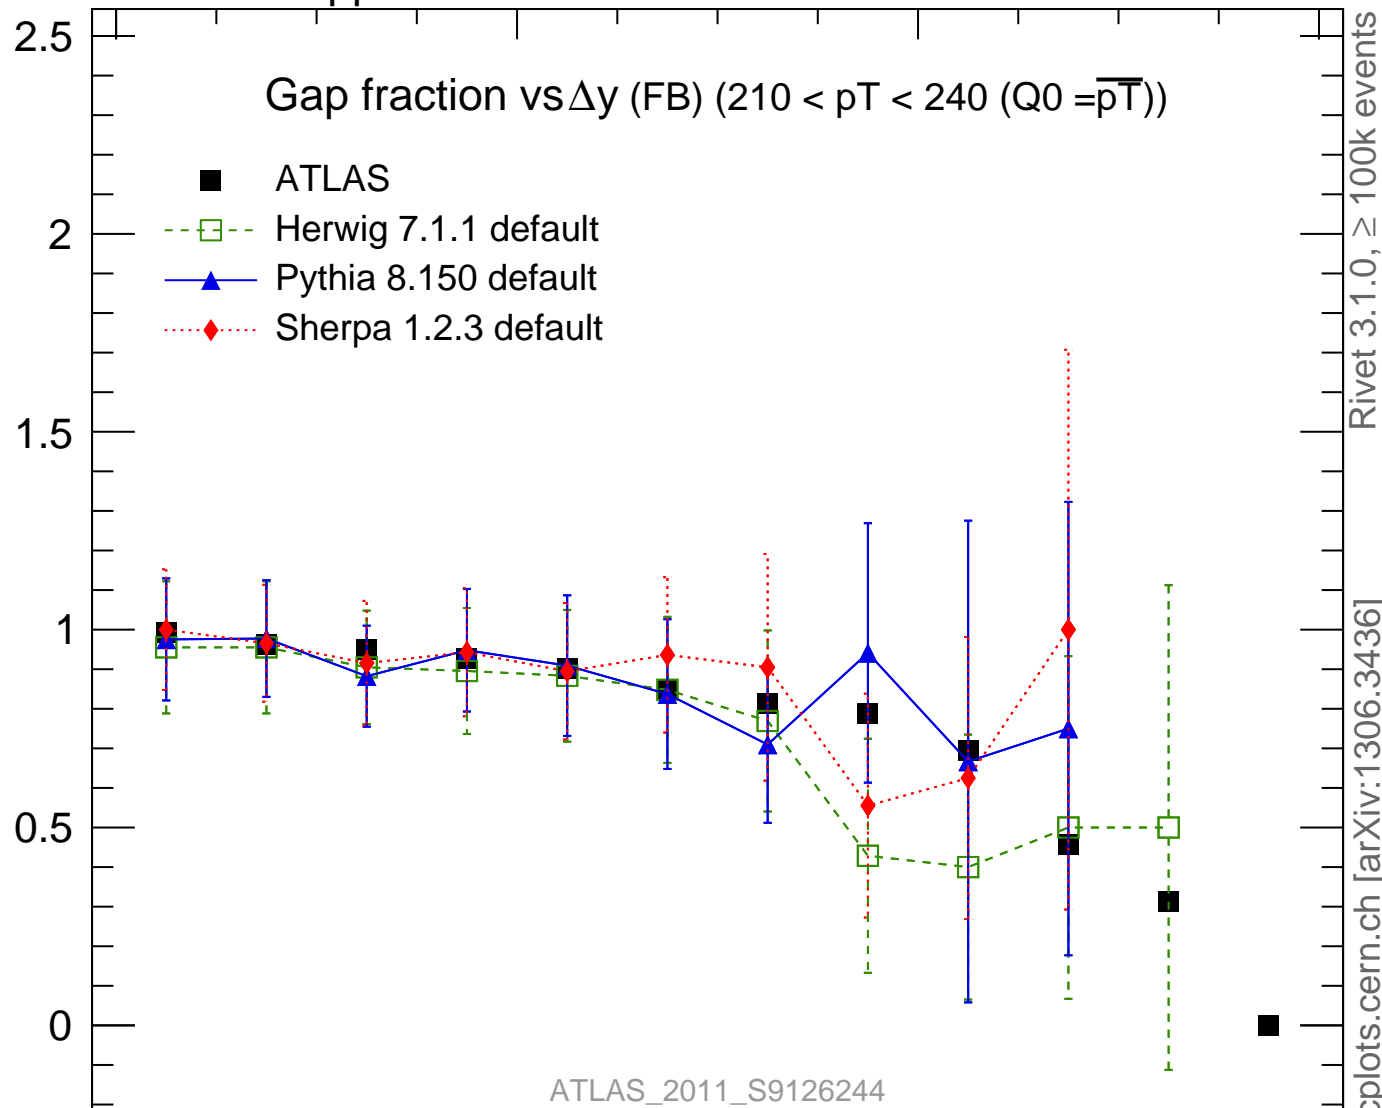

7000 GeV pp

Jets

Gap fraction

Ratio to ATLAS