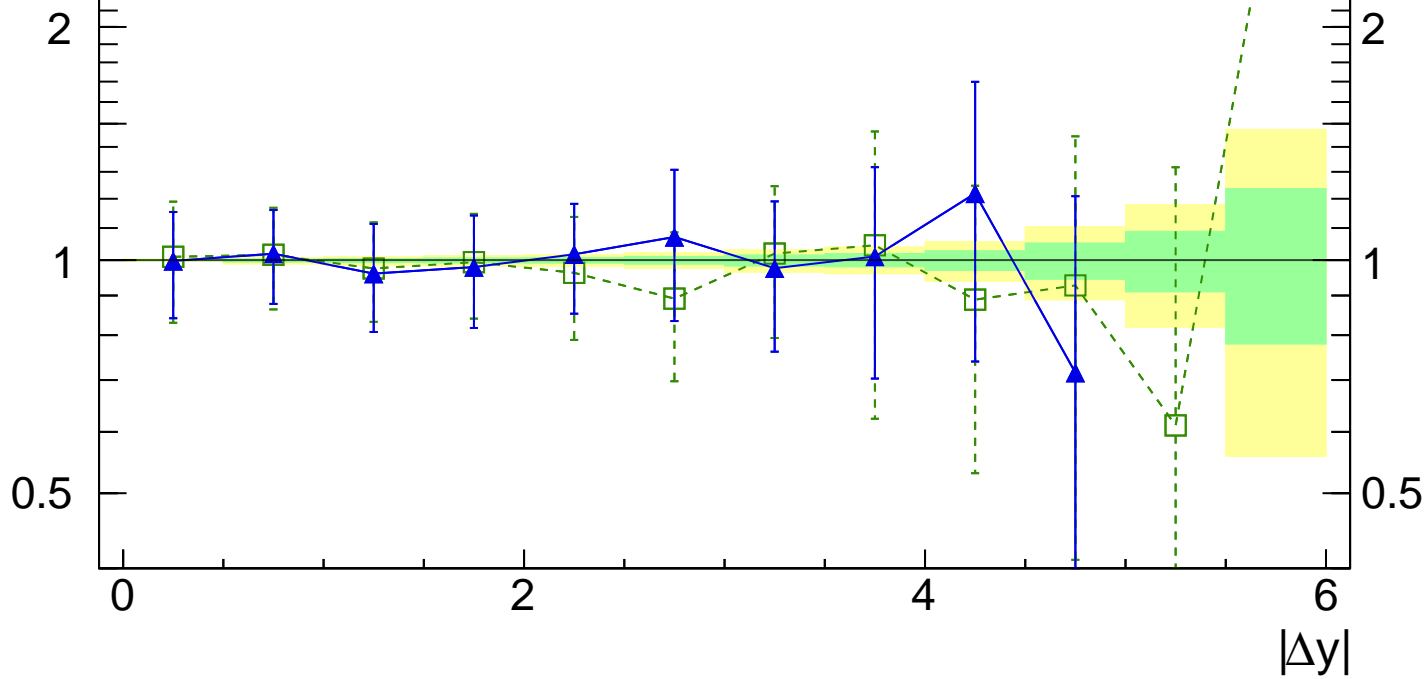

7000 GeV pp

Jets

Gap fraction

Rivet 3.1.0, $\geq 100k$ events

mcplots.cern.ch [arXiv:1306.3436]

Ratio to ATLAS

 $|\Delta y|$