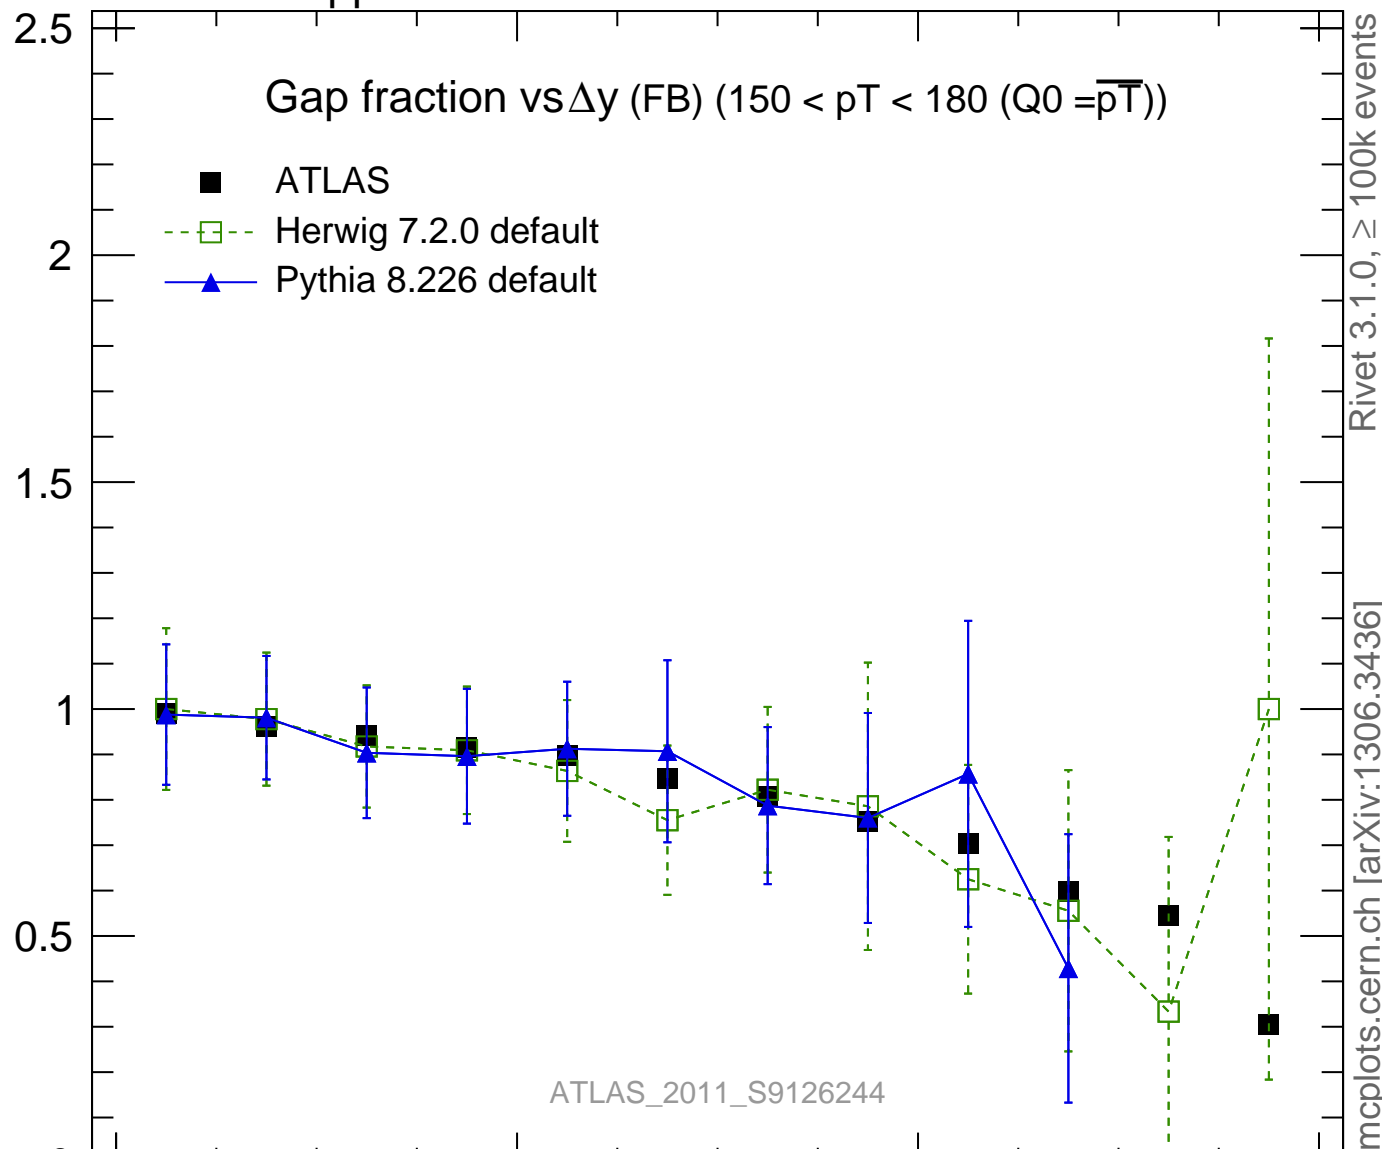

7000 GeV pp

Jets

Gap fraction

Rivet 3.1.0, $\geq 100k$ events

mcplots.cern.ch [arXiv:1306.3436]

Ratio to ATLAS

 $|\Delta y|$