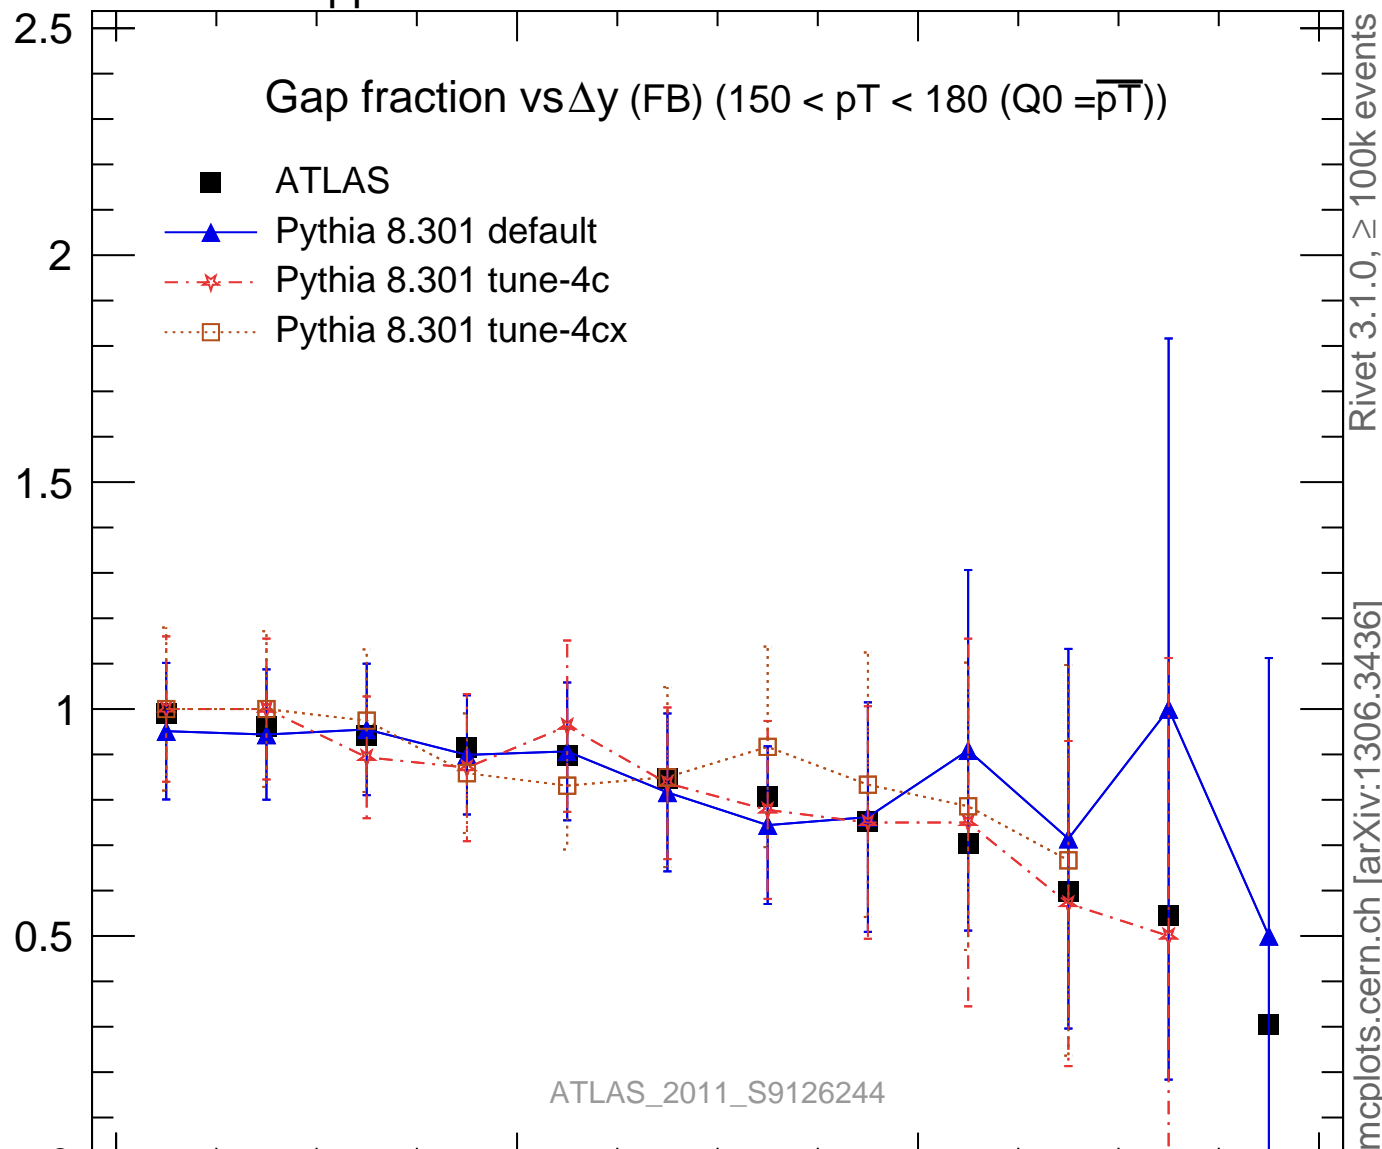

7000 GeV pp

Jets

Gap fraction

Ratio to ATLAS