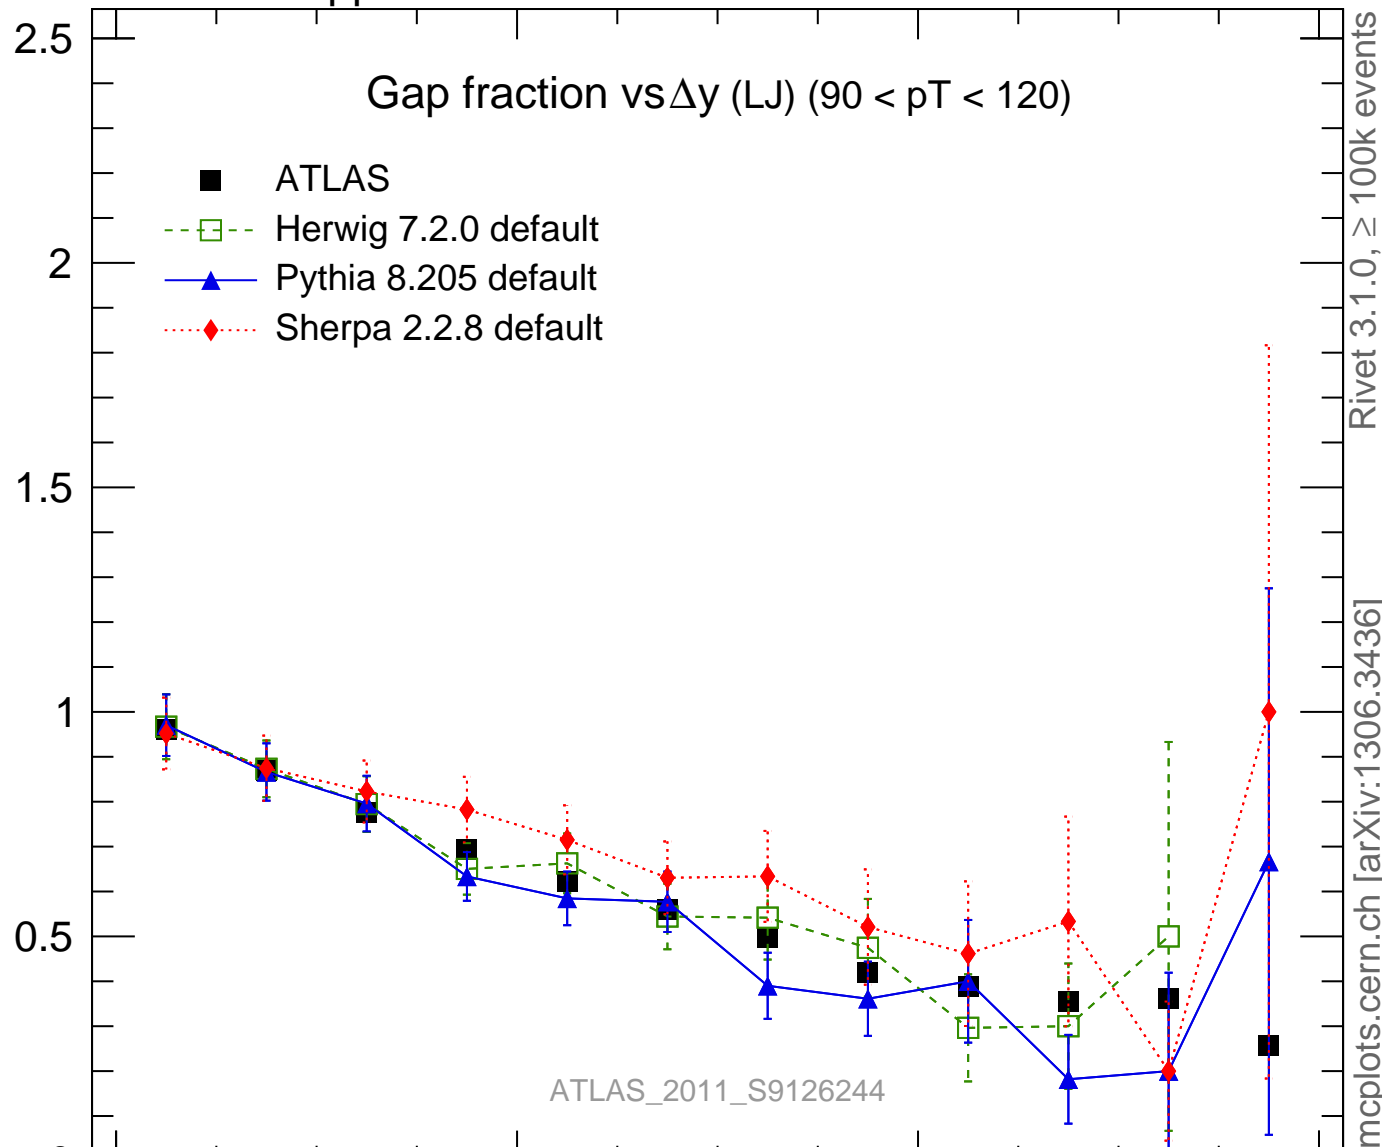

7000 GeV pp

Jets

Gap fraction

Ratio to ATLAS