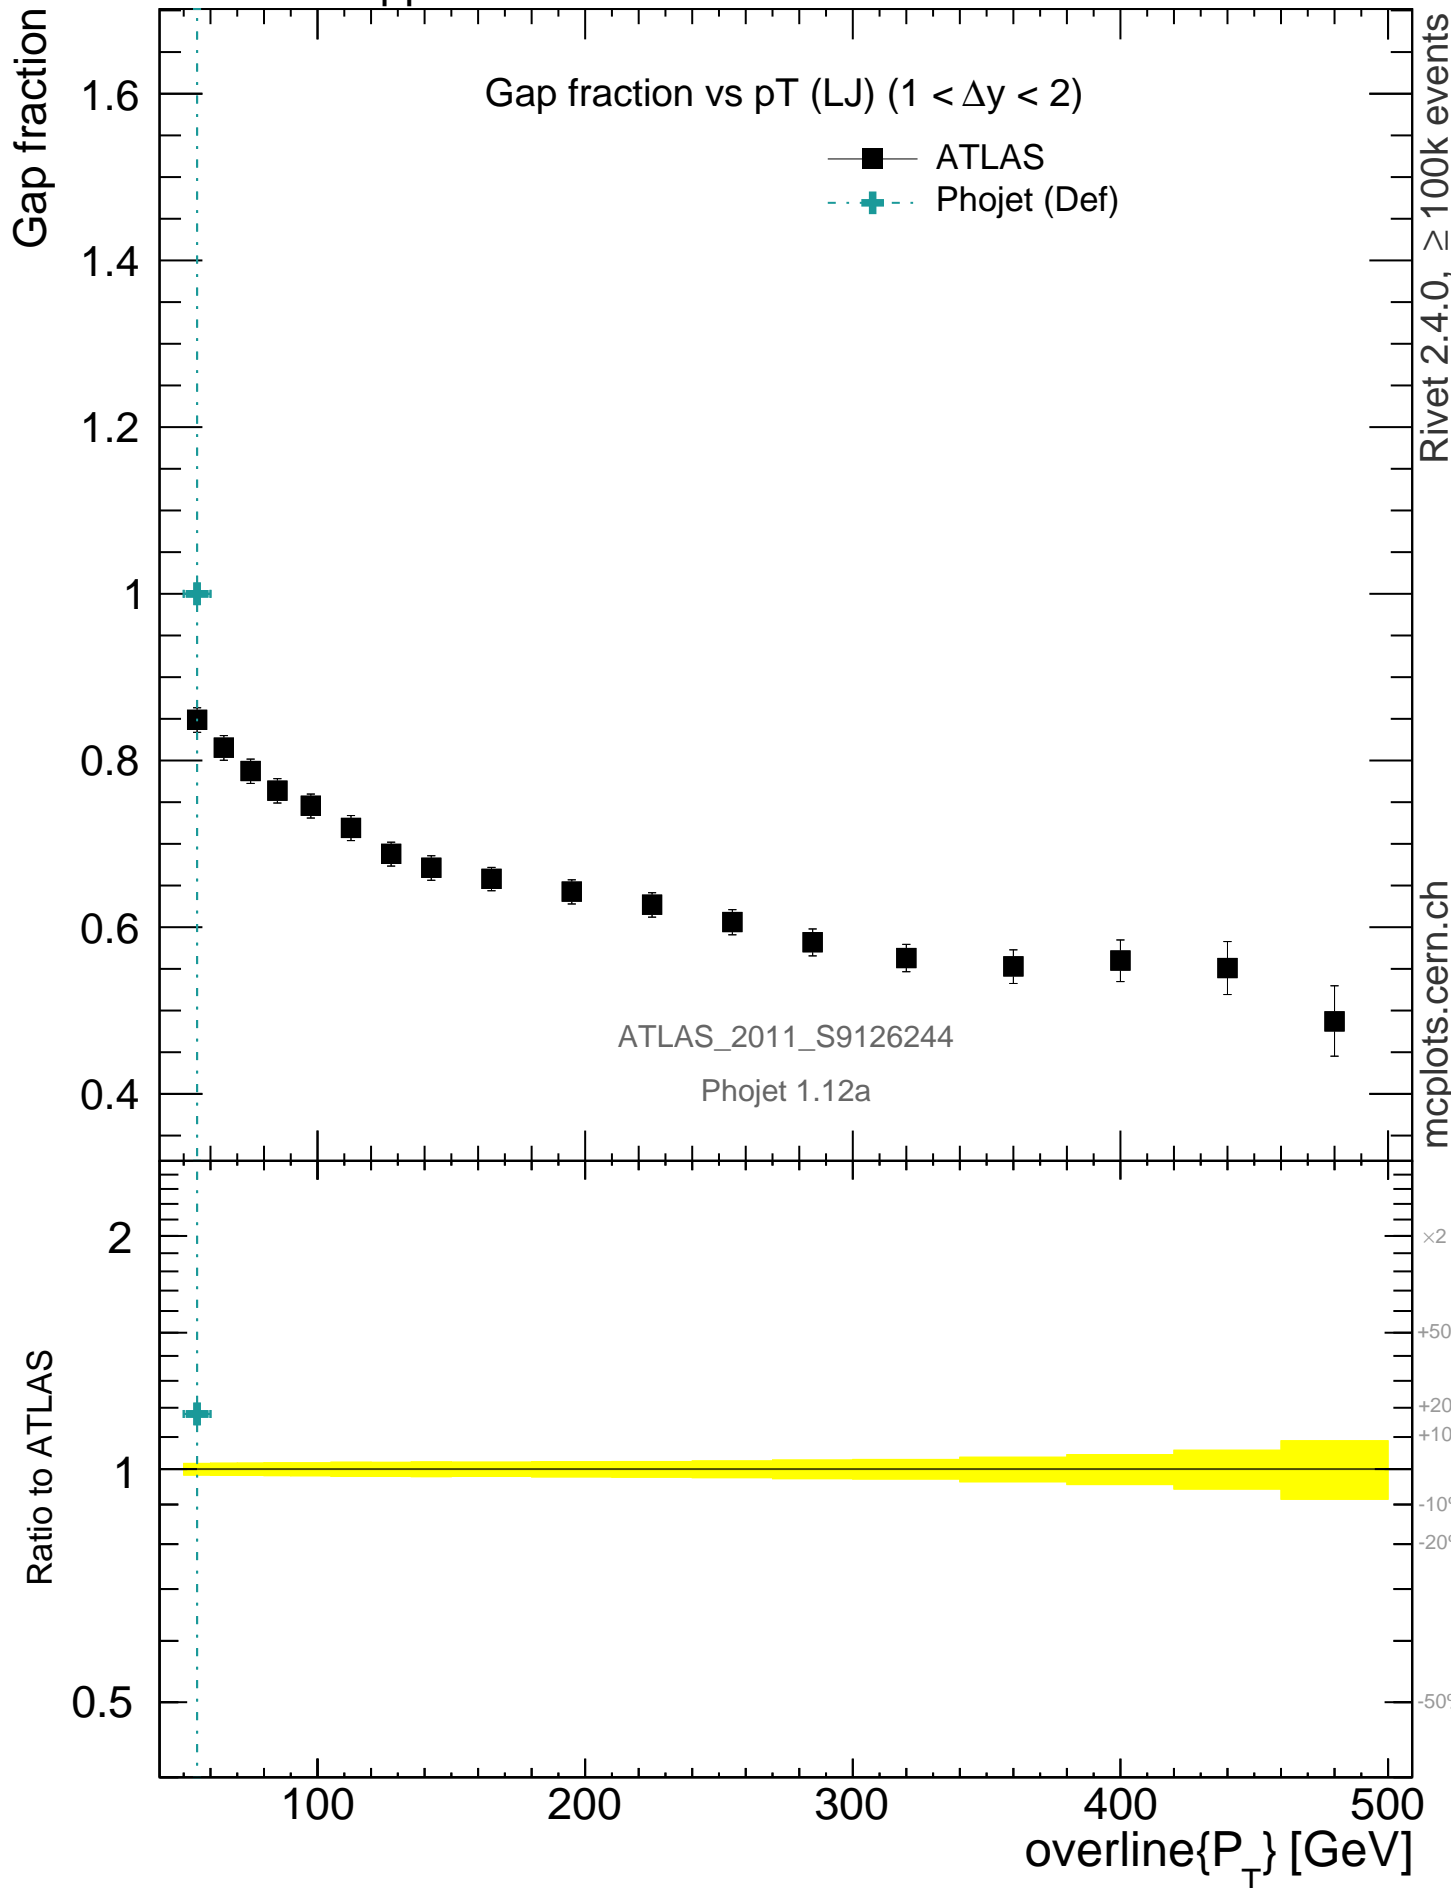

7000 GeV pp

Jets

Rivet 2.4.0, $\geq 100k$ events
mcplots.cern.ch

$\times 2$
+50%
+20%
+10%
-10%
-20%
-50%