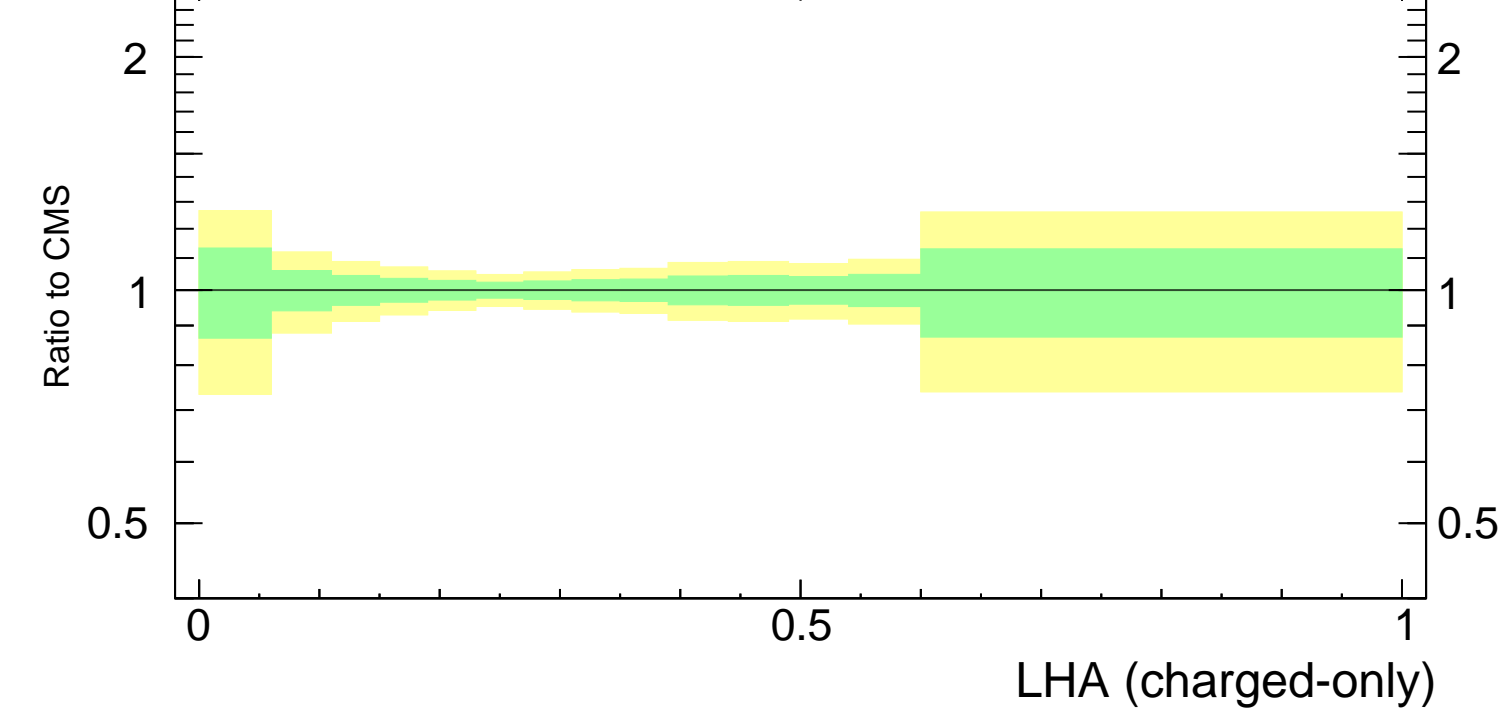

LHA  $\lambda_{0.5}^1$  (charged only) (CMS jet substructure)

- CMS
- - □ Herwig 7.2.1 default
- - ▼ Herwig 7.2.1 softTune

CMS\_2021\_I1920187

Rivet 3.1.10,  $\geq 2.8M$  events  
mcplots.cern.ch [arXiv:1306.3436]