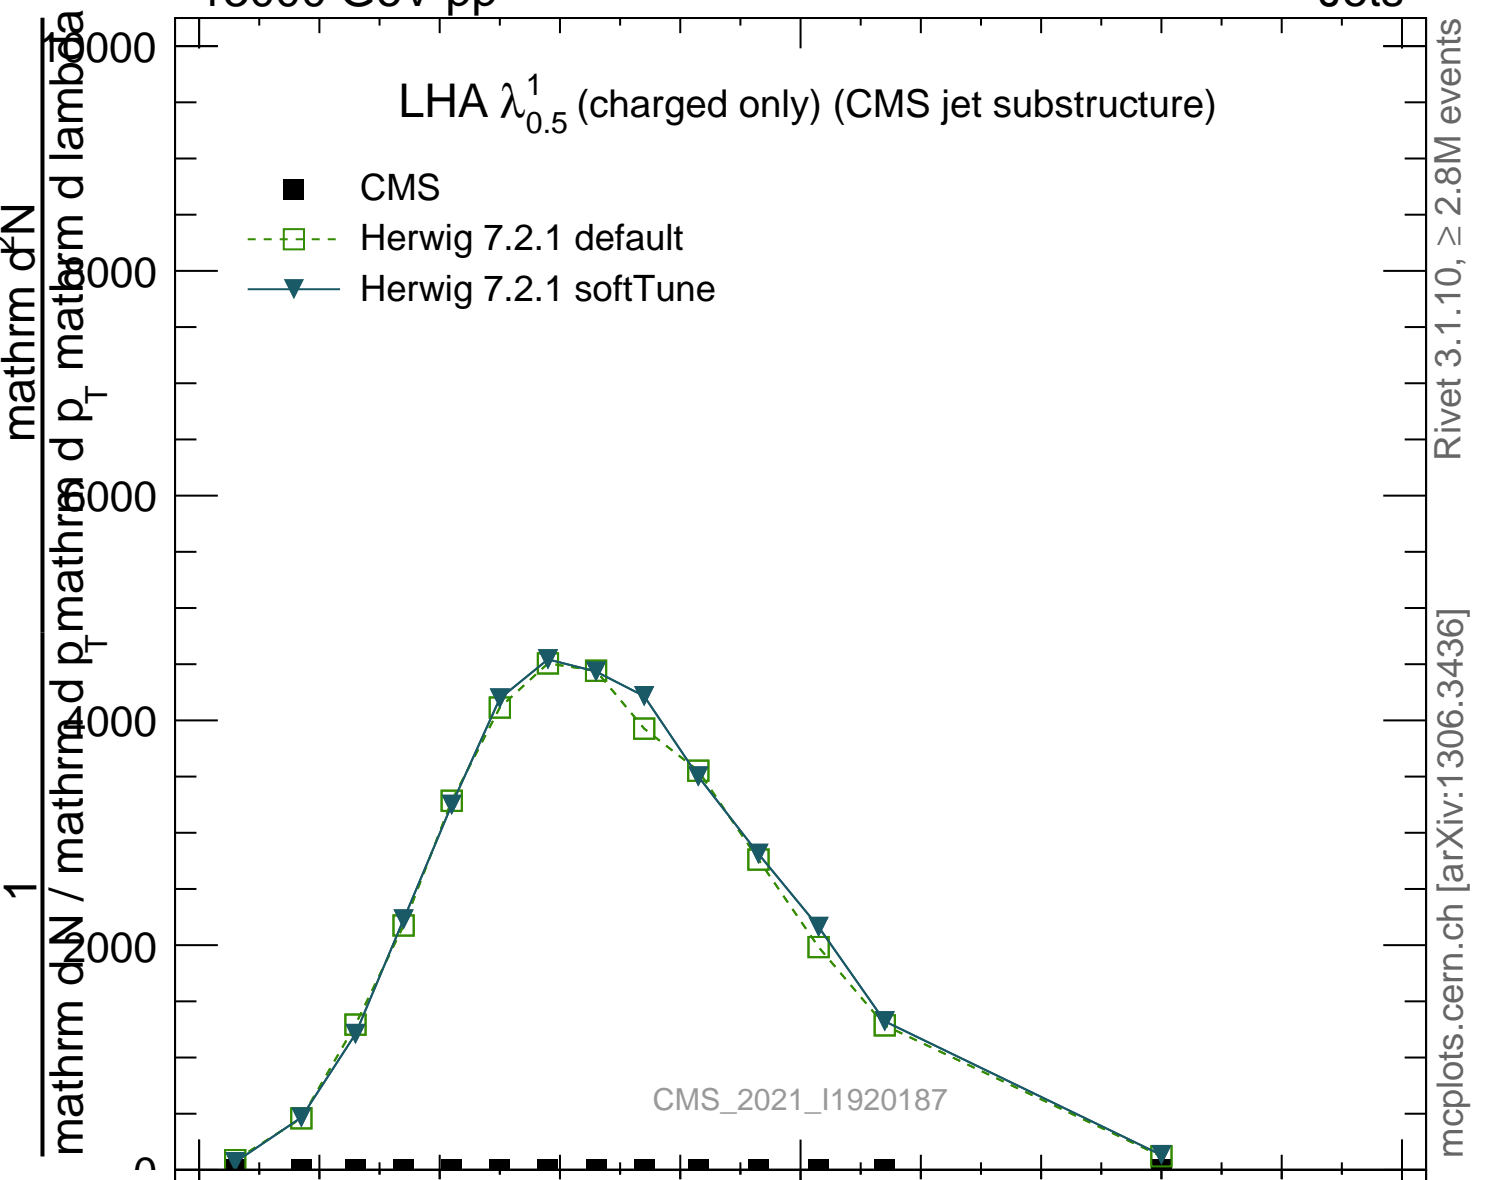

LHA  $\lambda_{0.5}^1$  (charged only) (CMS jet substructure)

- CMS
- - □ Herwig 7.2.1 default
- - ▼ Herwig 7.2.1 softTune

CMS\_2021\_I1920187

Rivet 3.1.10,  $\geq 2.8M$  events  
mcplots.cern.ch [arXiv:1306.3436]