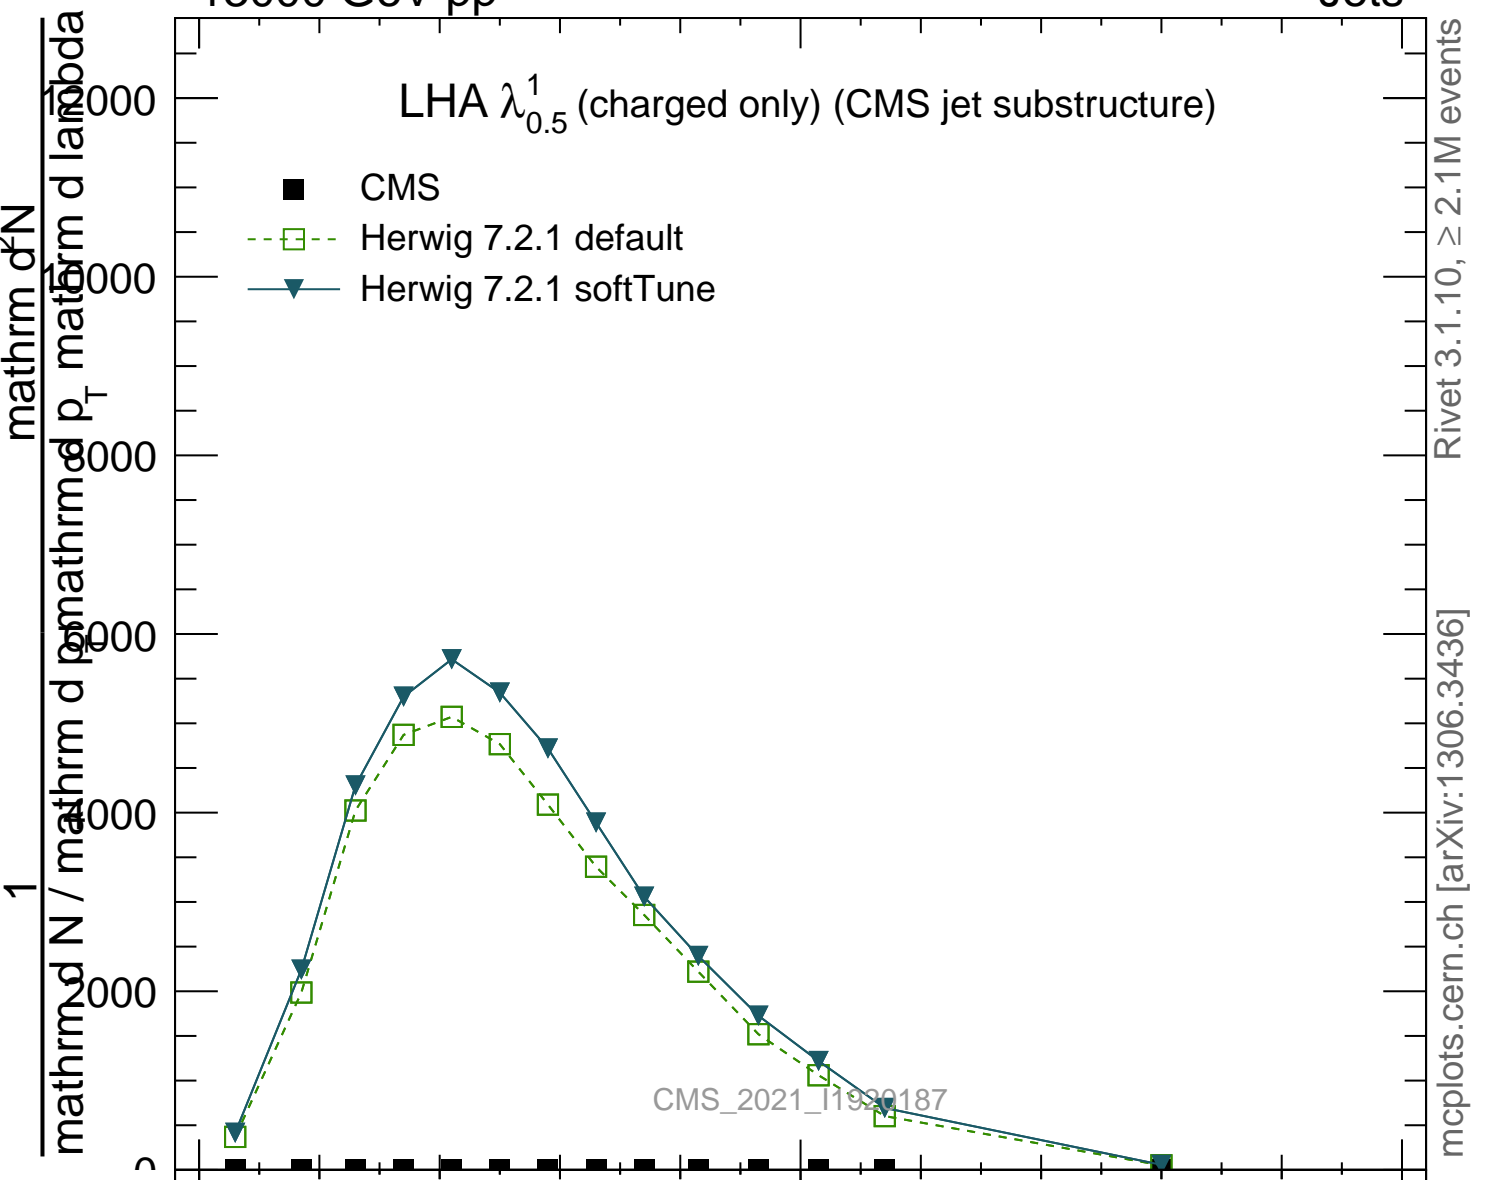

LHA $\lambda_{0.5}^1$ (charged only) (CMS jet substructure)

- CMS
- - □ Herwig 7.2.1 default
- - ▼ Herwig 7.2.1 softTune

mcplots.cern.ch [arXiv:1306.3436]

Rivet 3.1.10, ≥ 2.1 M events