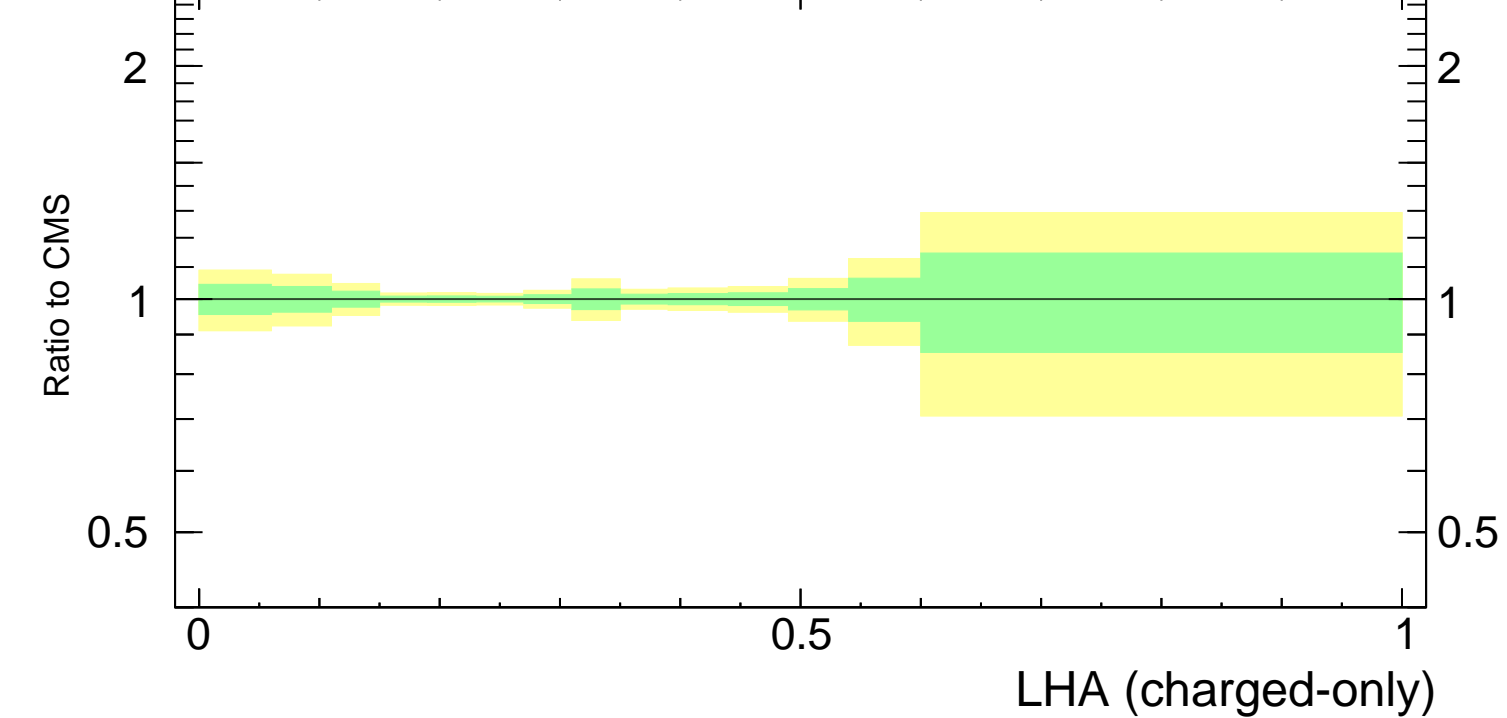

LHA $\lambda_{0.5}^1$ (charged only) (CMS jet substructure)

- CMS
- - □ Herwig 7.2.1 default
- - ▼ Herwig 7.2.1 softTune

mcplots.cern.ch [arXiv:1306.3436]

Rivet 3.1.10, ≥ 2.1 M events