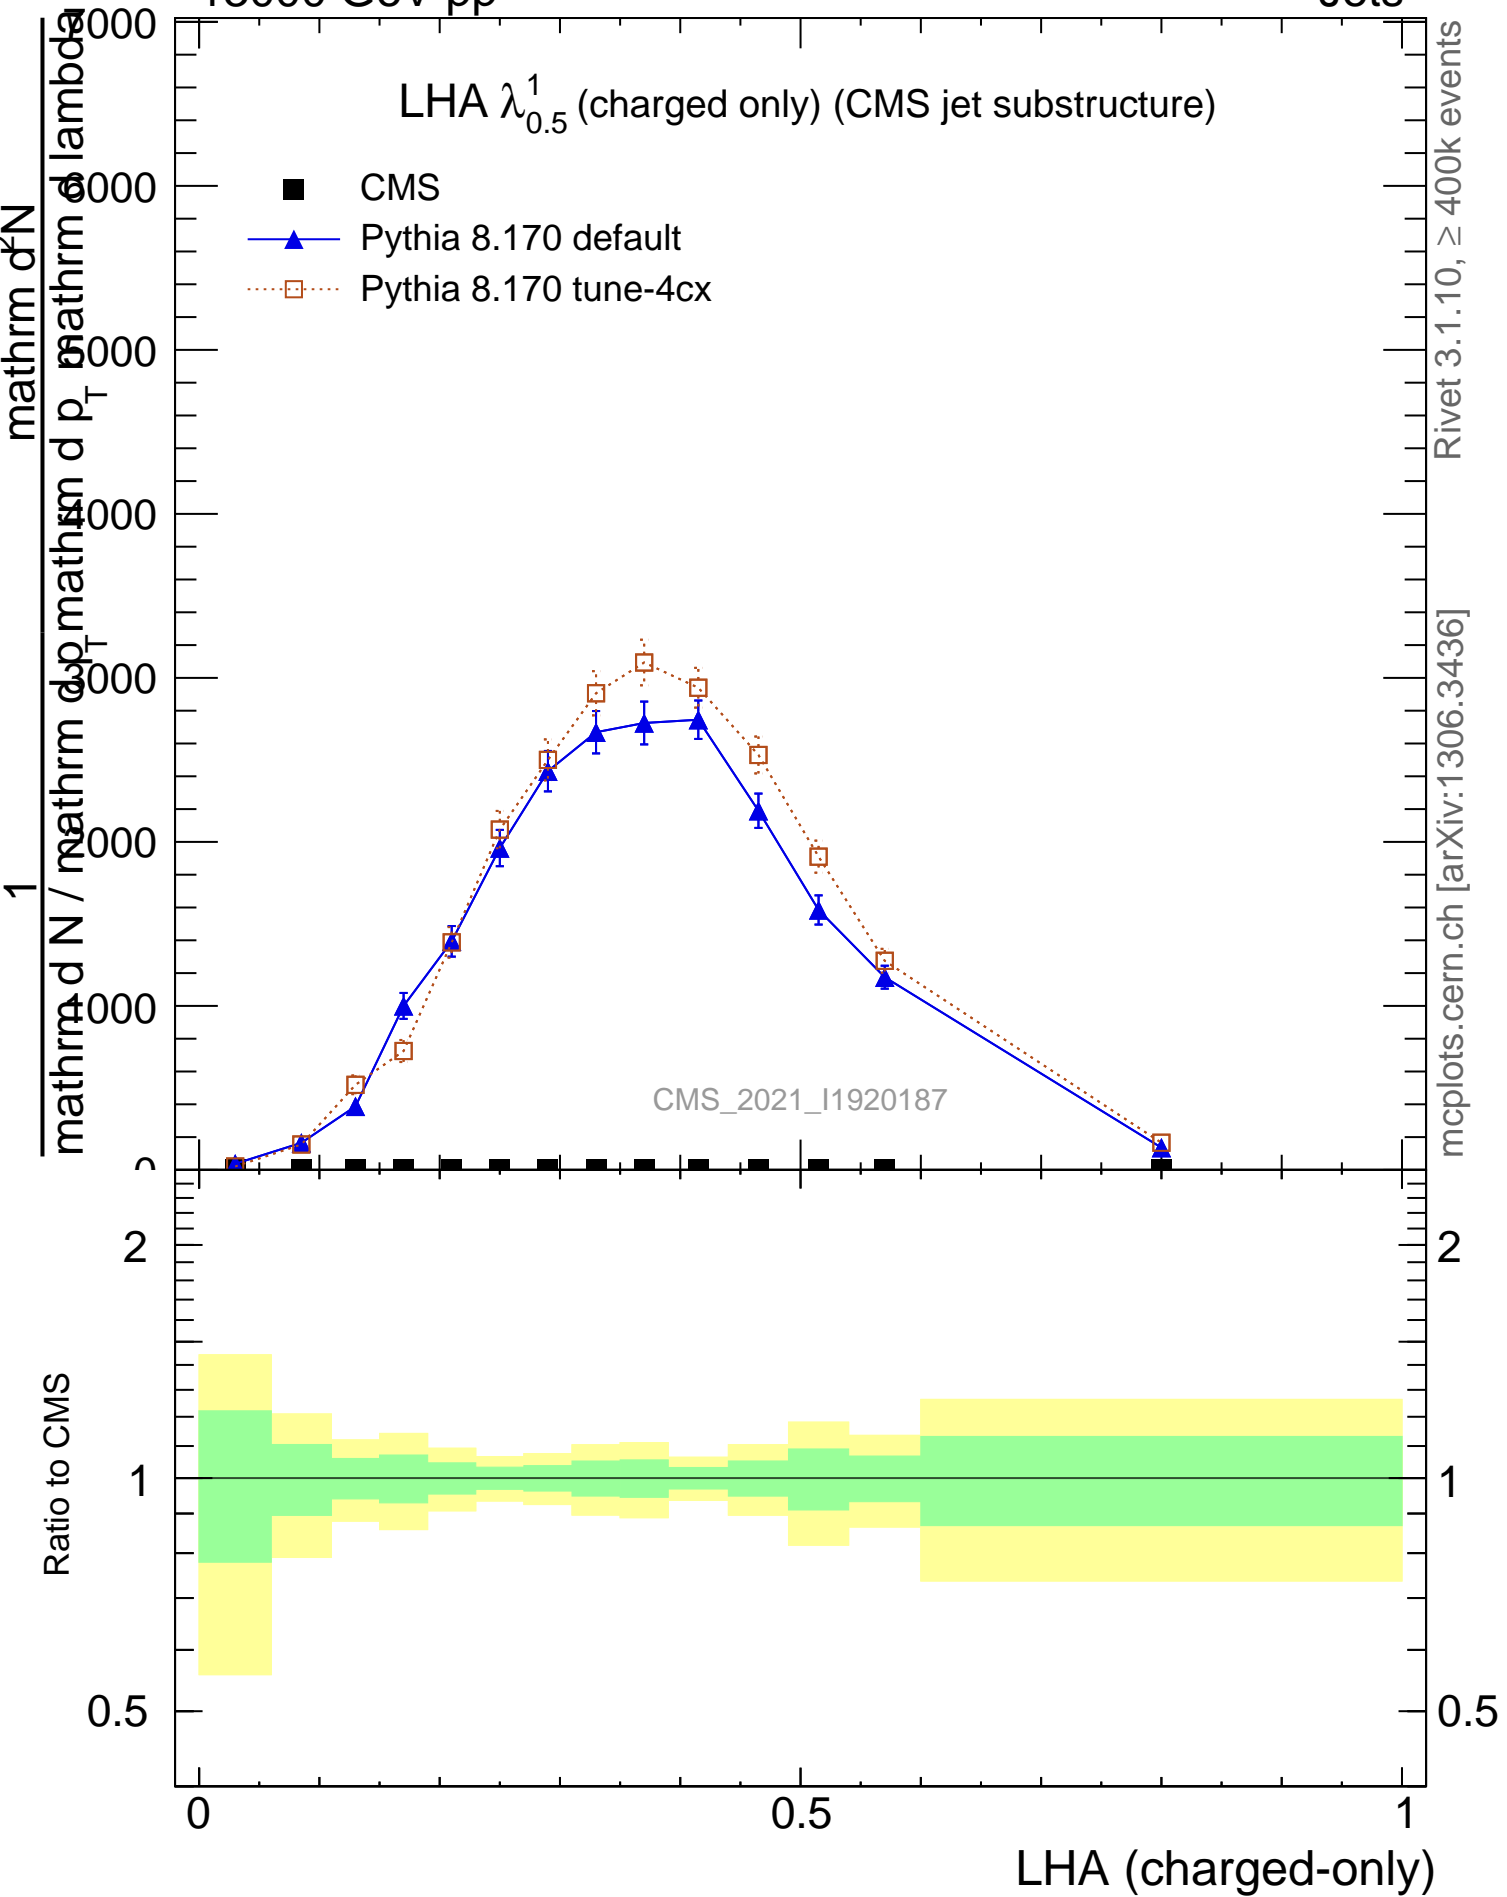

LHA $\lambda_{0.5}^1$ (charged only) (CMS jet substructure)

- CMS
- ▲ Pythia 8.170 default
- ◻ Pythia 8.170 tune-4cx

CMS_2021_I1920187

Rivet 3.1.10, ≥ 400k events
mcplots.cern.ch [arXiv:1306.3436]