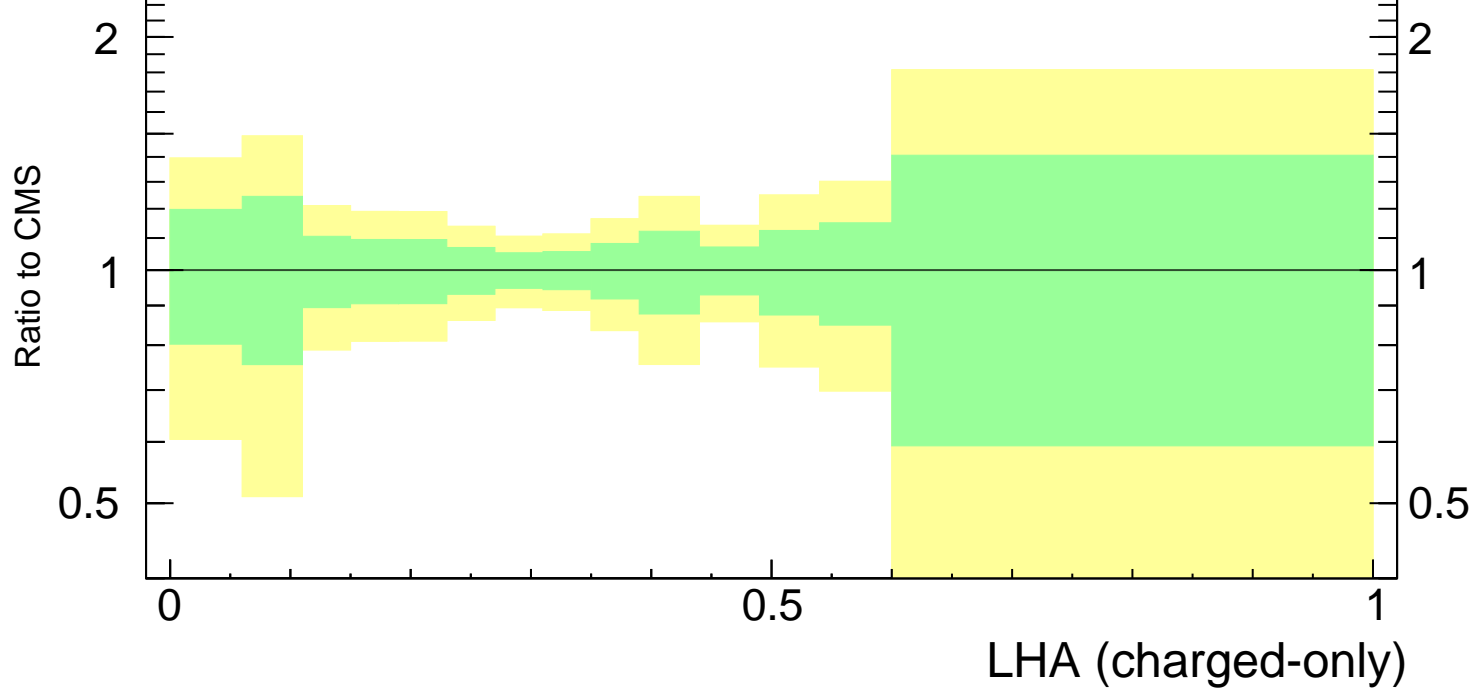

LHA $\lambda_{0.5}^1$ (charged only) (CMS jet substructure)

- CMS
- ▲ Pythia 8.170 default
- ◻ Pythia 8.170 tune-4cx

Rivet 3.1.10, ≥ 300k events
mcplots.cern.ch [arXiv:1306.3436]