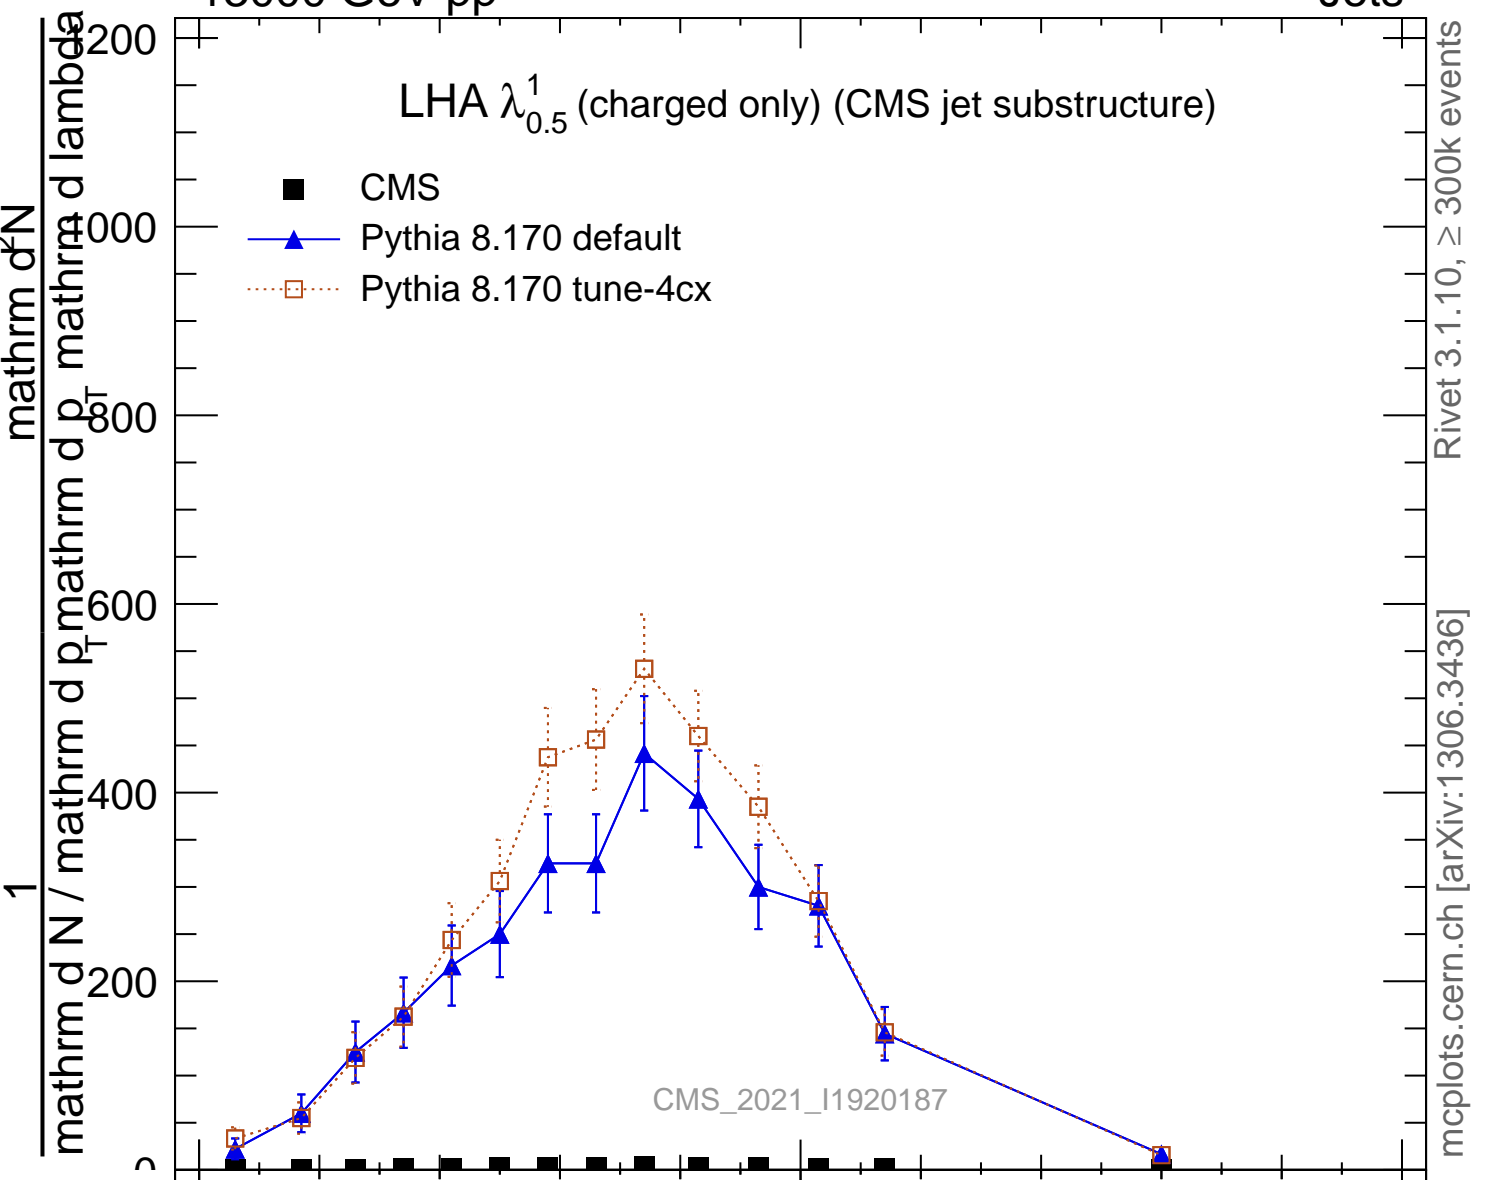

LHA $\lambda_{0.5}^1$ (charged only) (CMS jet substructure)

- CMS
- ▲ Pythia 8.170 default
- ◻ Pythia 8.170 tune-4cx

Rivet 3.1.10, ≥ 300k events
mcplots.cern.ch [arXiv:1306.3436]