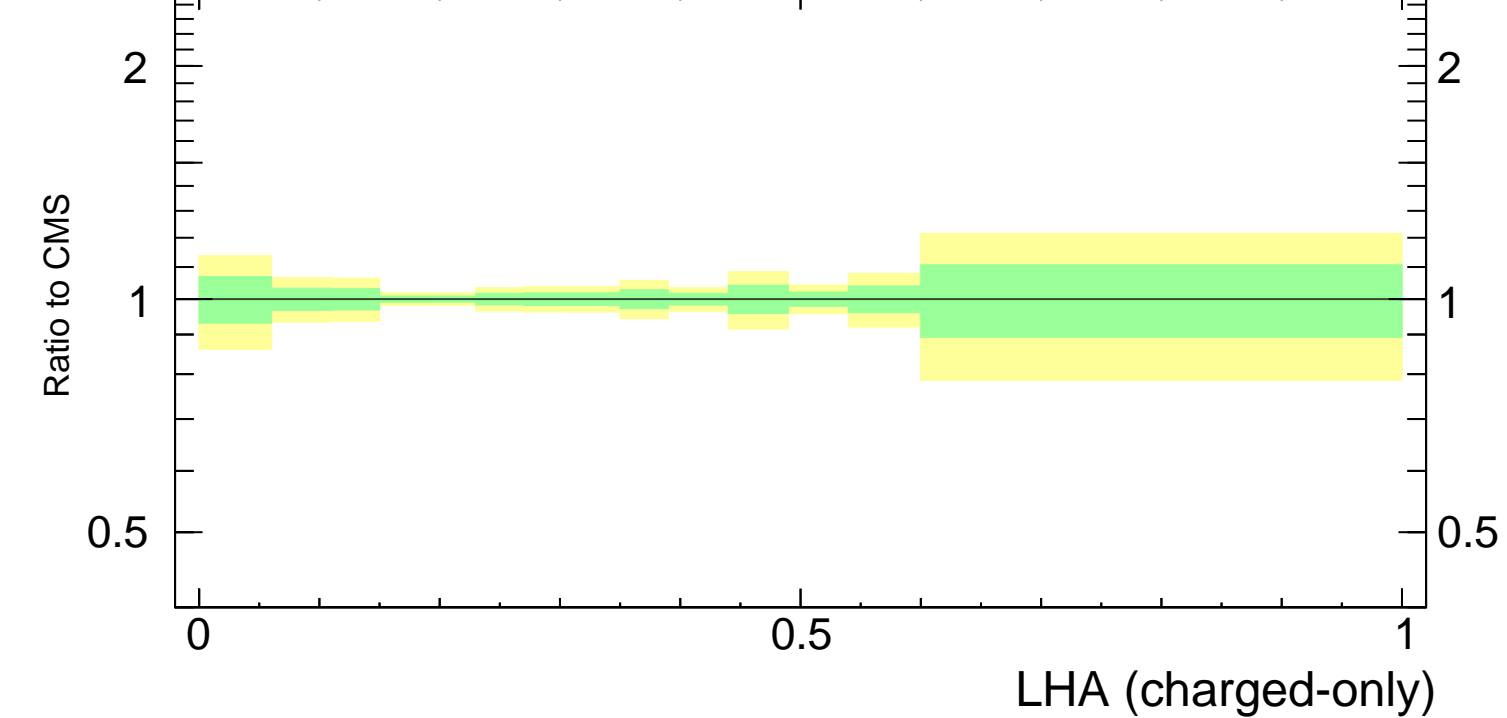

LHA $\lambda_{0.5}^1$ (charged only) (CMS jet substructure)

- CMS
- ▲ Pythia 8.170 default
- ◻ Pythia 8.170 tune-4cx

Rivet 3.1.10, $\geq 300k$ events
mcplots.cern.ch [arXiv:1306.3436]