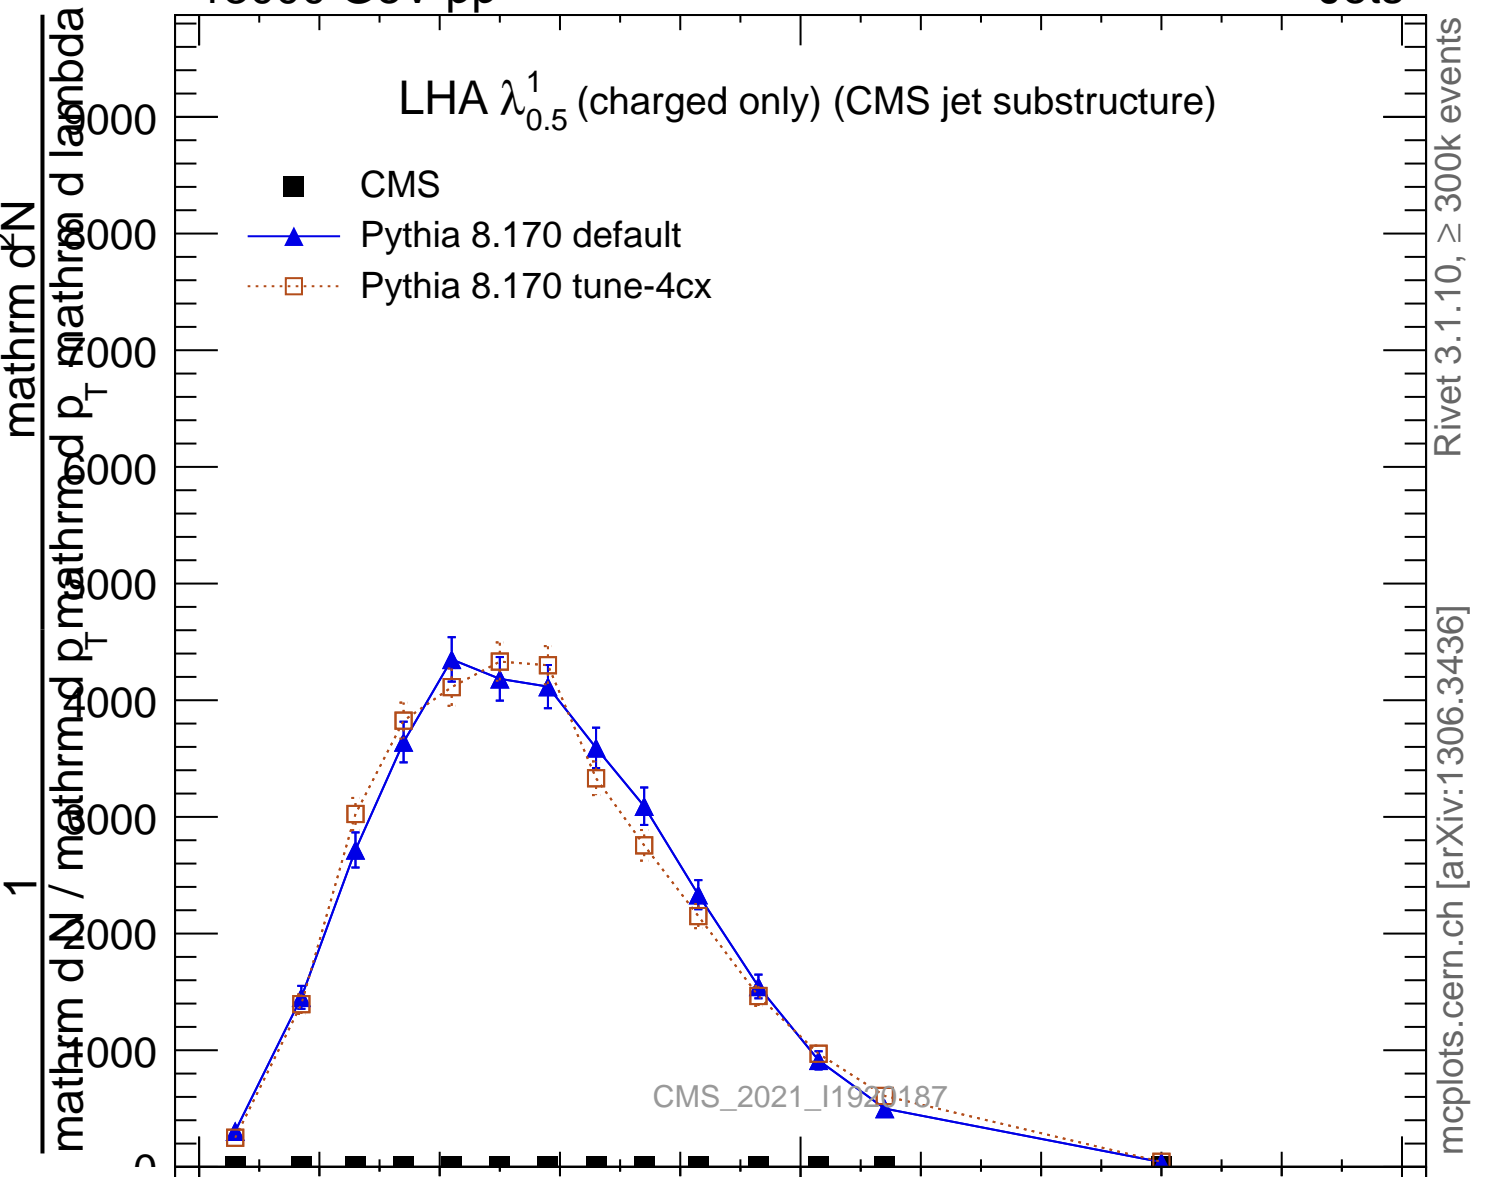

LHA $\lambda_{0.5}^1$ (charged only) (CMS jet substructure)

- CMS
- ▲ Pythia 8.170 default
- ◻ Pythia 8.170 tune-4cx

Rivet 3.1.10, $\geq 300k$ events
mcplots.cern.ch [arXiv:1306.3436]