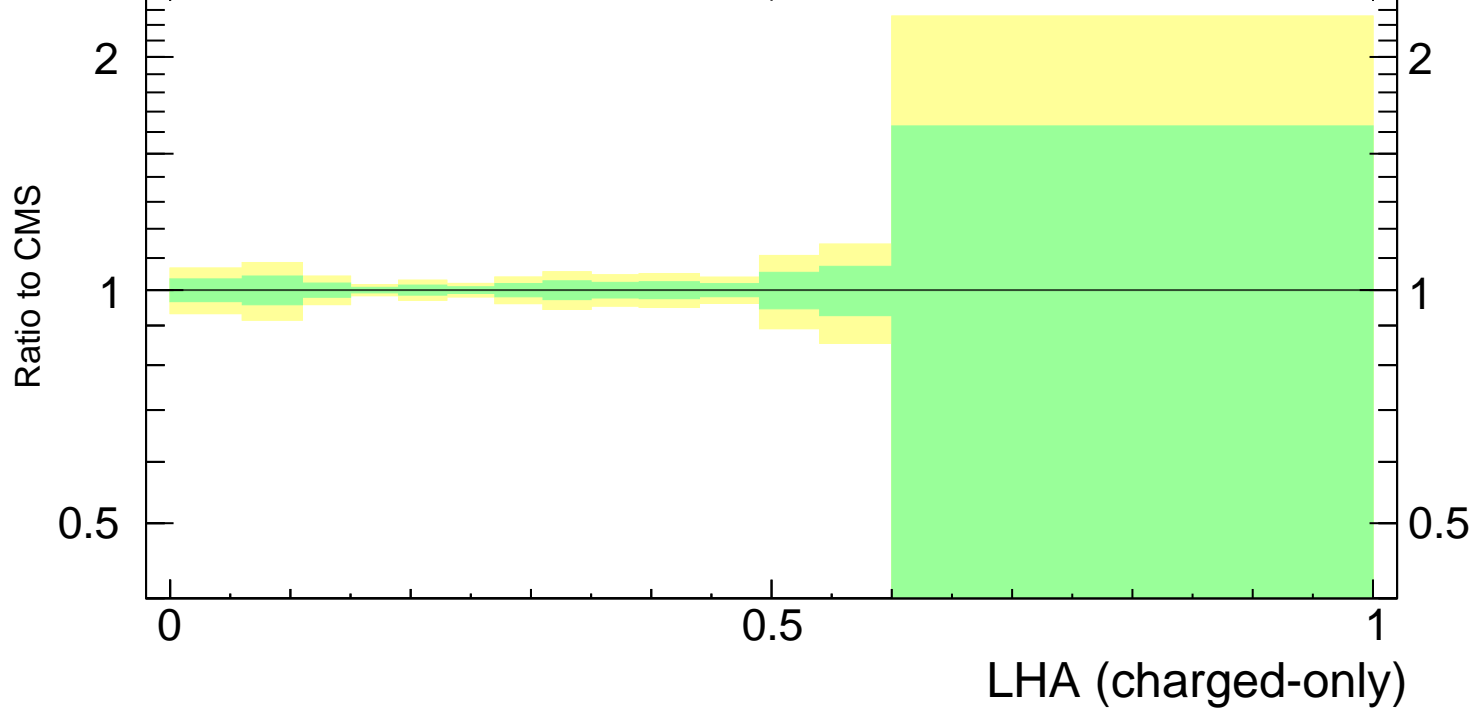

LHA  $\lambda_{0.5}^1$  (charged only) (CMS jet substructure)

- CMS
- ▲ Pythia 8.170 default
- ◻ Pythia 8.170 tune-4cx

Rivet 3.1.10, ≥ 300k events  
mcplots.cern.ch [arXiv:1306.3436]