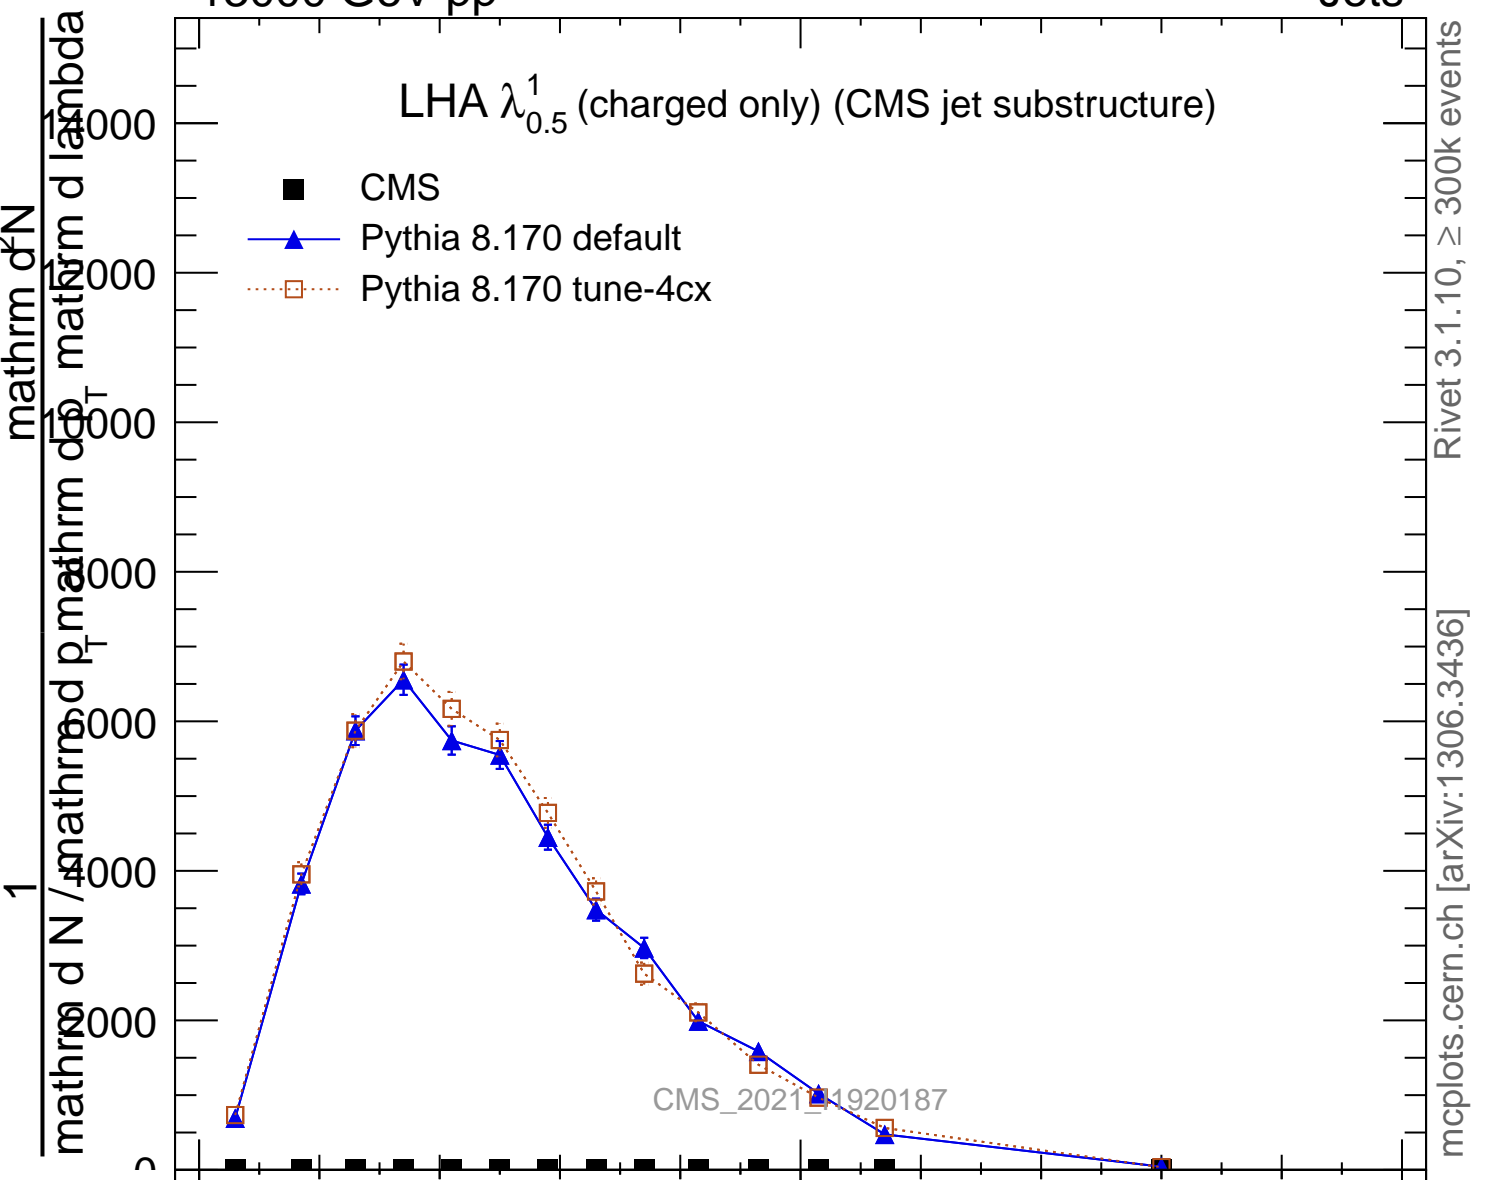

LHA  $\lambda_{0.5}^1$  (charged only) (CMS jet substructure)

- CMS
- ▲ Pythia 8.170 default
- ◻ Pythia 8.170 tune-4cx

Rivet 3.1.10, ≥ 300k events  
mcplots.cern.ch [arXiv:1306.3436]