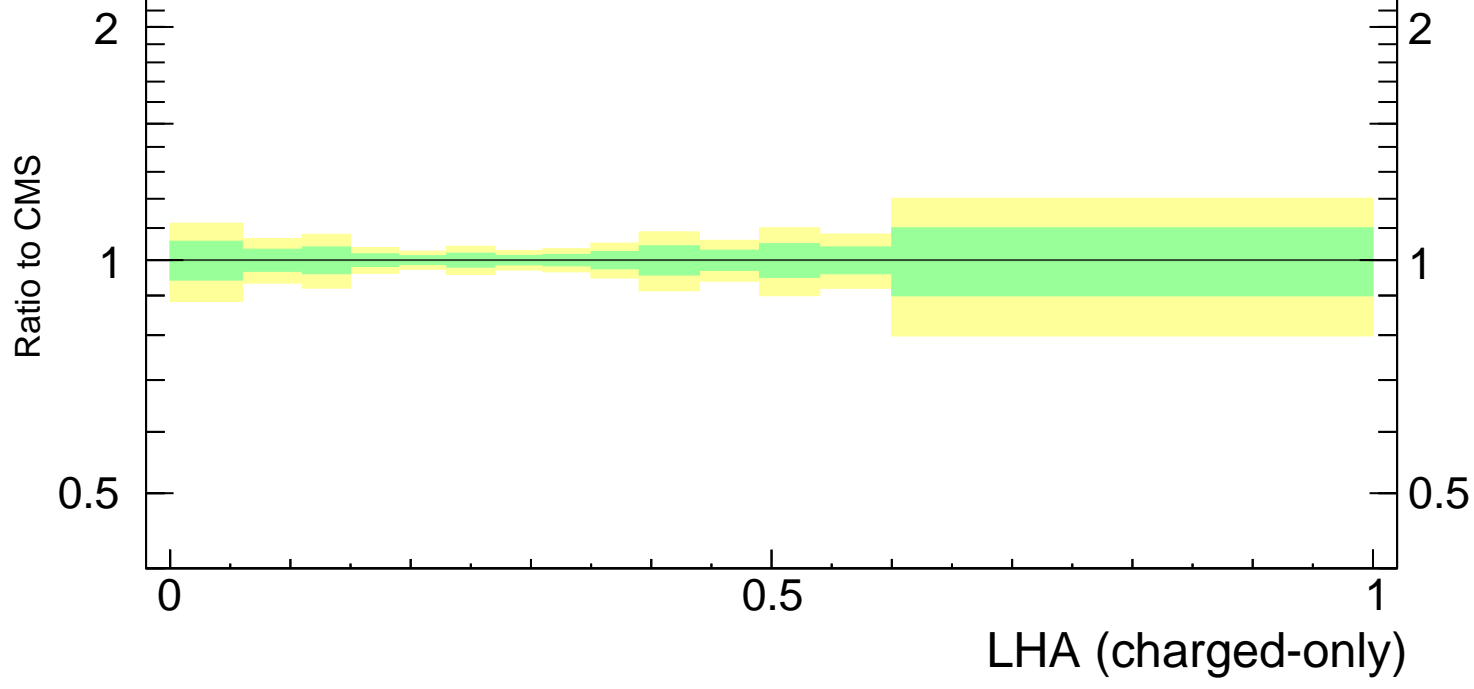

LHA $\lambda_{0.5}^1$ (charged only) (CMS jet substructure)

- CMS
- ▲ Pythia 8.170 default
- ◻ Pythia 8.170 tune-4cx

CMS_2021_I1920187

mcplots.cern.ch [arXiv:1306.3436]

Rivet 3.1.10, $\geq 400k$ events