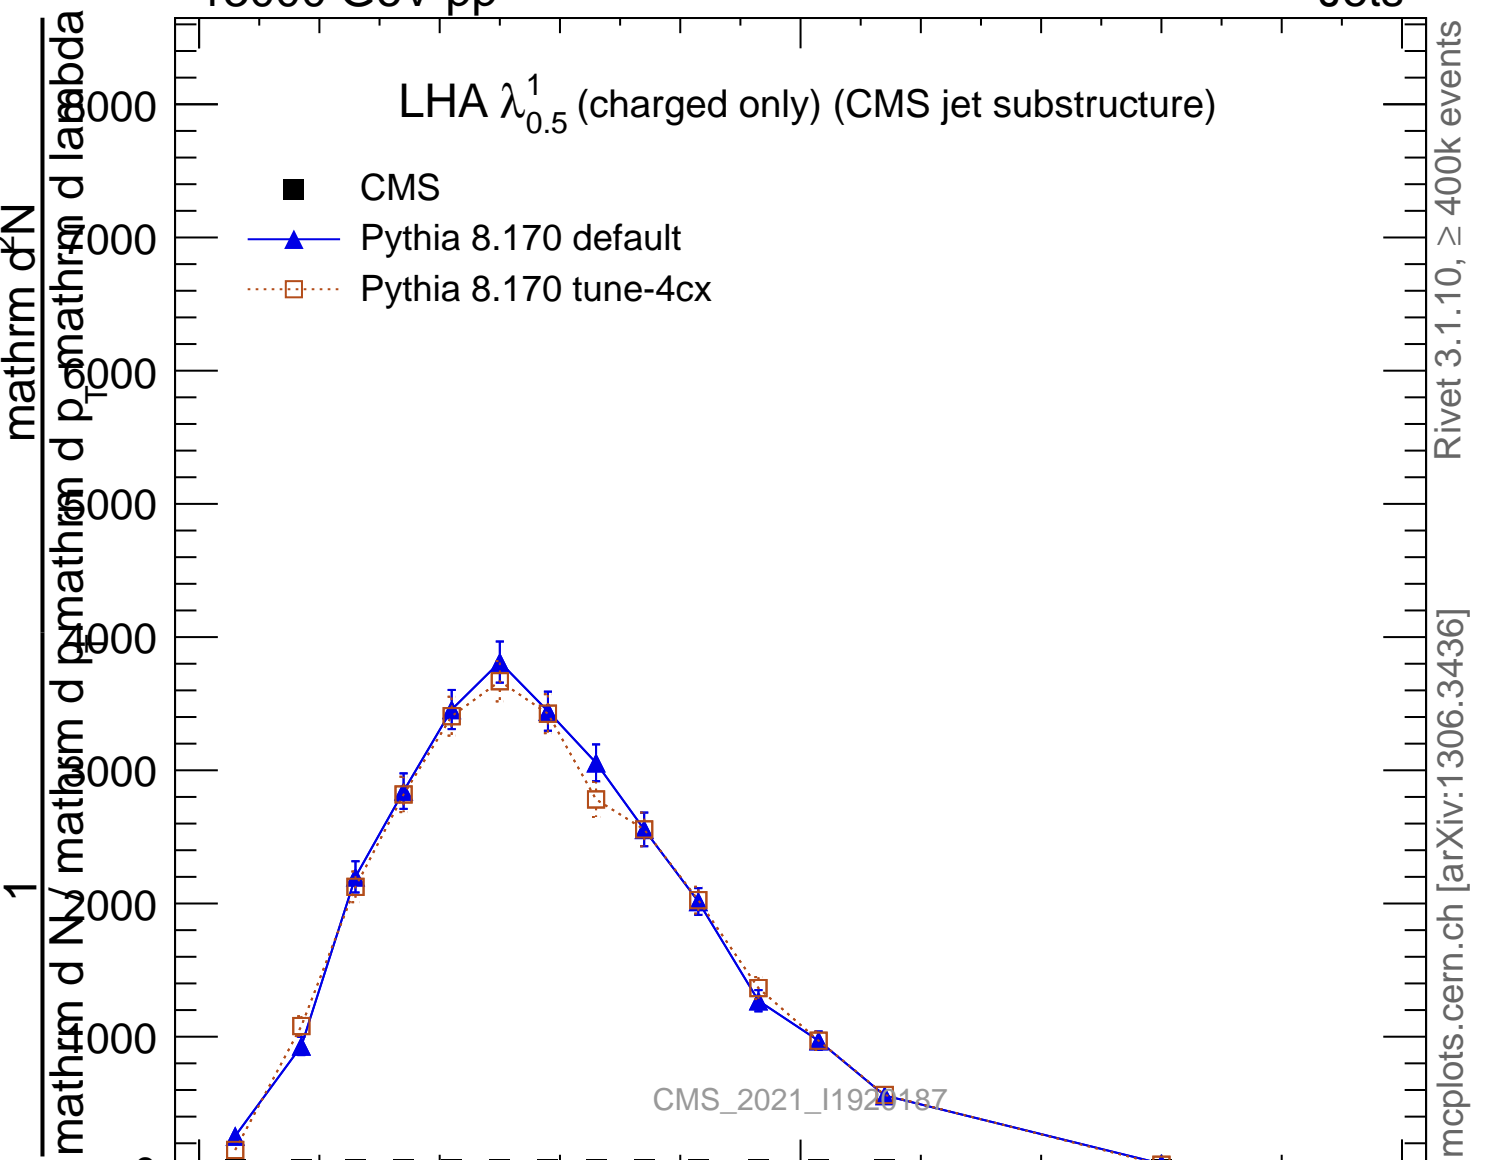

LHA $\lambda_{0.5}^1$ (charged only) (CMS jet substructure)

- CMS
- ▲ Pythia 8.170 default
- ◻ Pythia 8.170 tune-4cx

CMS_2021_I1920187

mcplots.cern.ch [arXiv:1306.3436]

Rivet 3.1.10, $\geq 400k$ events