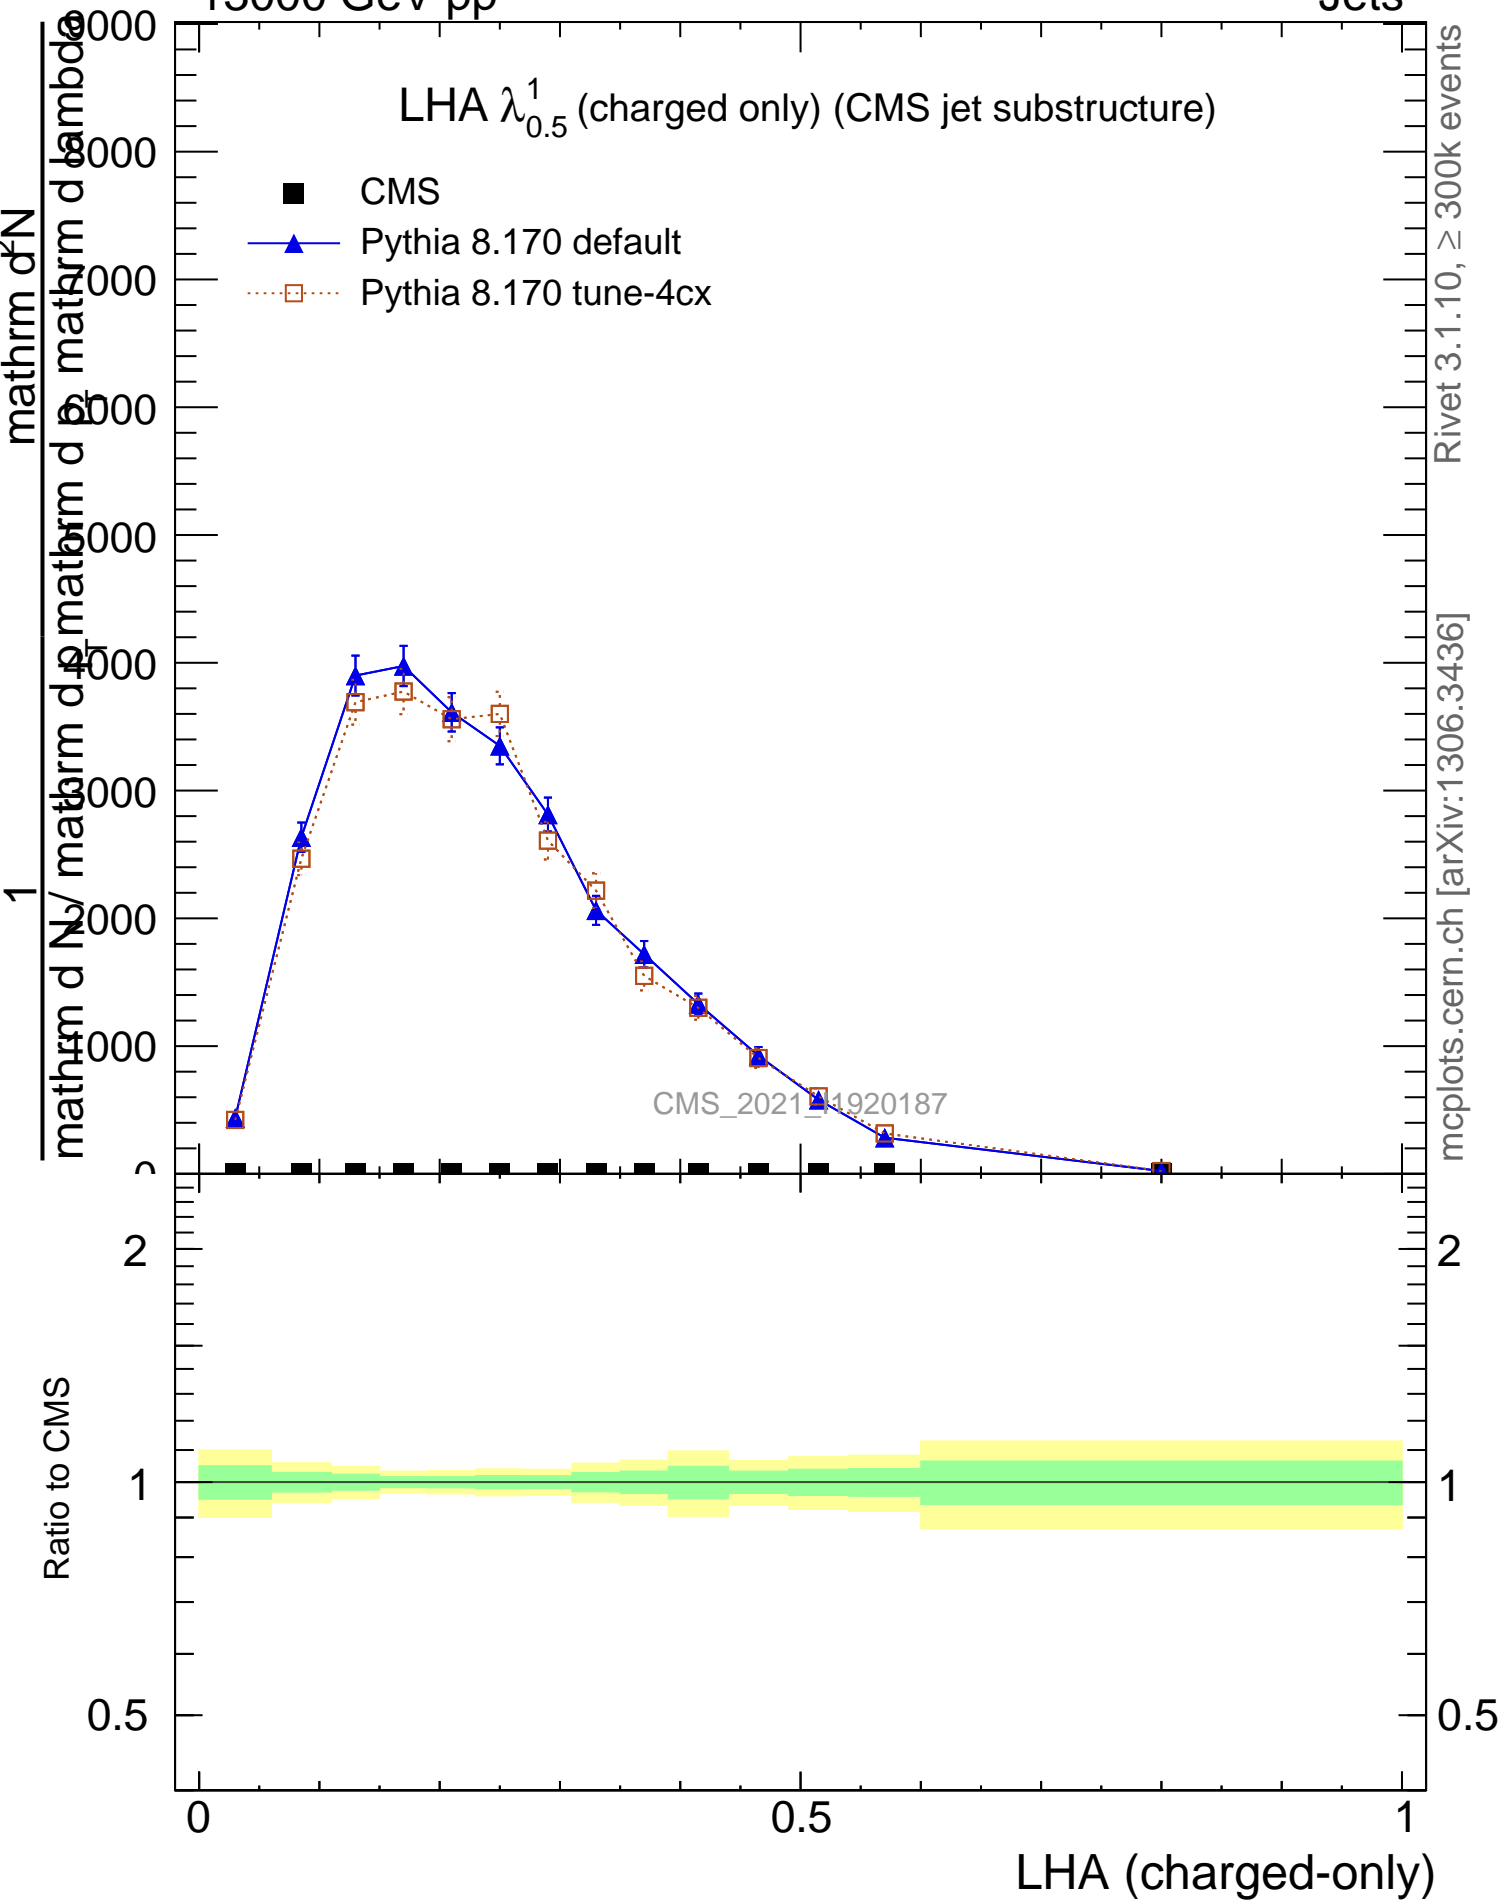

LHA $\lambda_{0.5}^1$ (charged only) (CMS jet substructure)

- CMS
- ▲ Pythia 8.170 default
- ◻ Pythia 8.170 tune-4cx

CMS_2021_1920187

mcplots.cern.ch [arXiv:1306.3436]

Rivet 3.1.10, $\geq 300k$ events