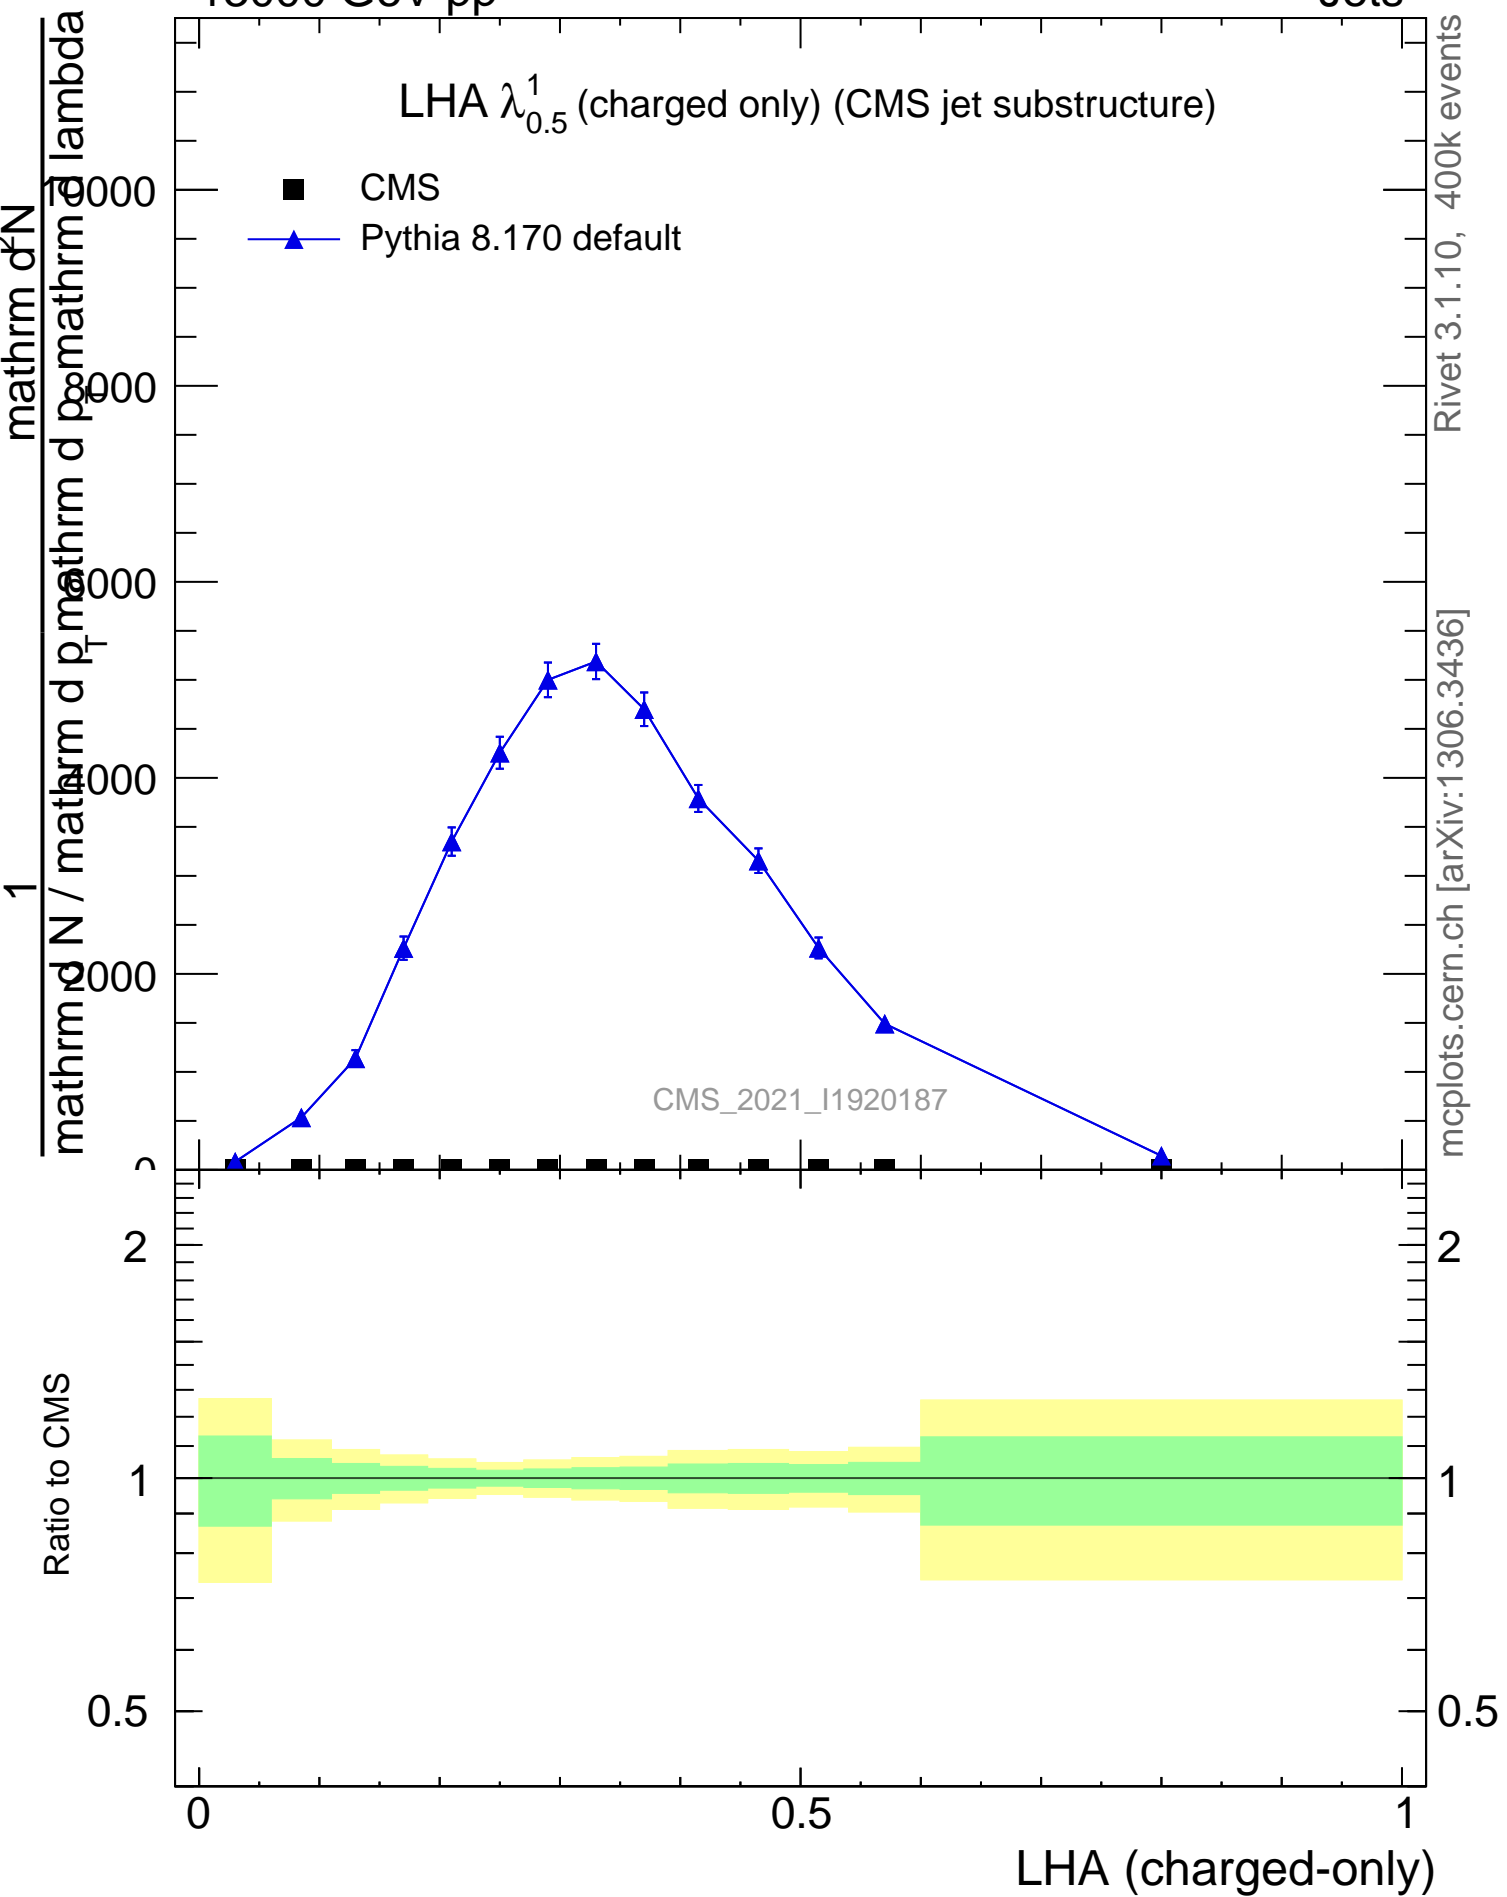

LHA  $\lambda_{0.5}^1$  (charged only) (CMS jet substructure)

- CMS
- ▲ Pythia 8.170 default

CMS\_2021\_I1920187

Rivet 3.1.10, 400k events  
mcplots.cern.ch [arXiv:1306.3436]