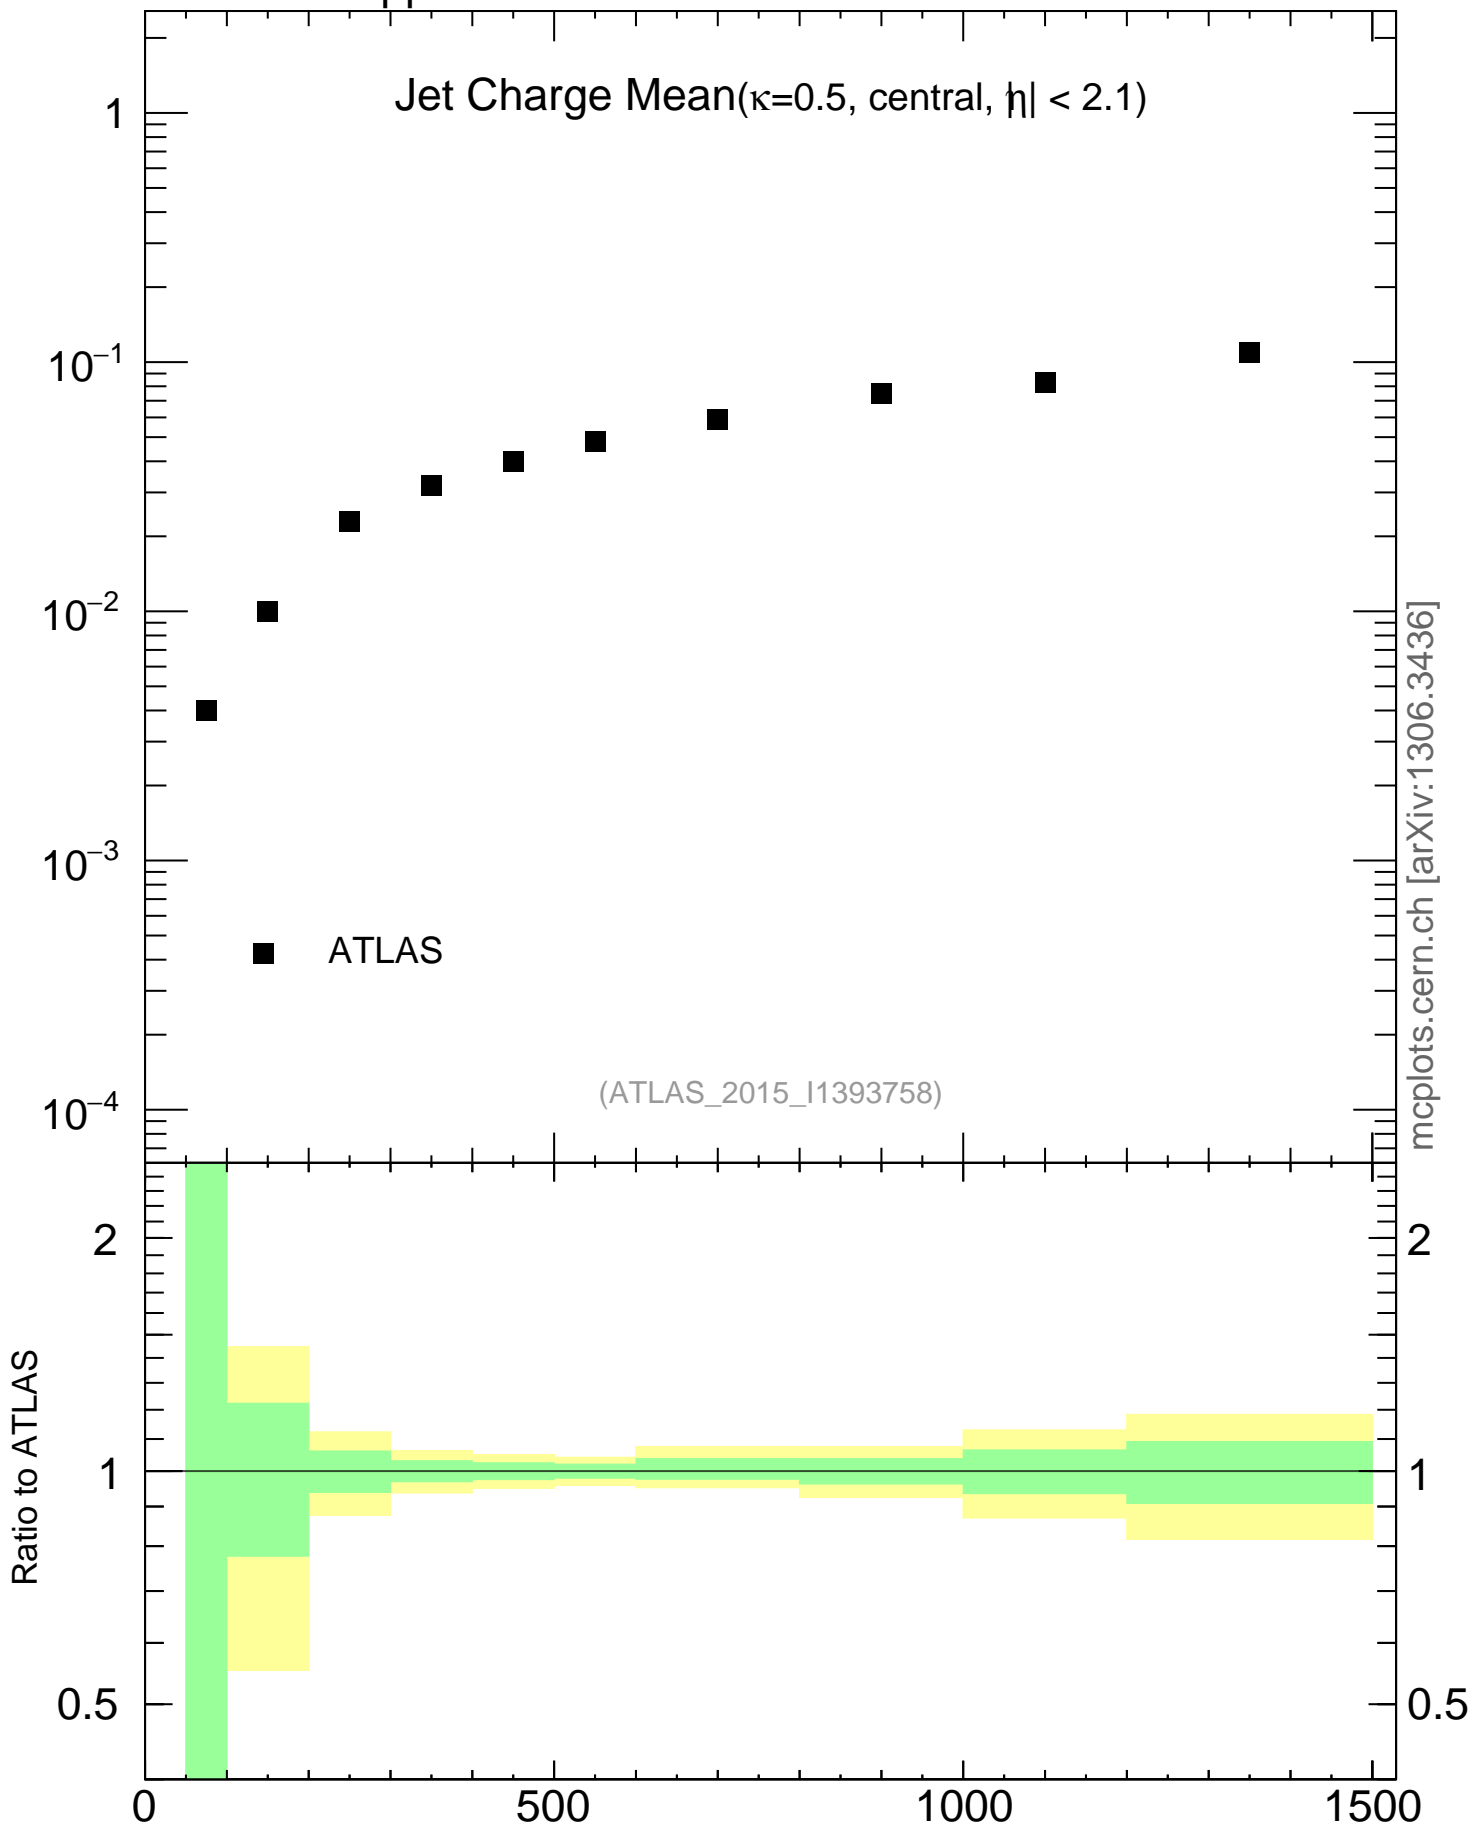

8000 GeV pp

Jets

Jet Charge Mean($\kappa=0.5$, central, $|\eta| < 2.1$)

mcplots.cern.ch [arXiv:1306.3436]