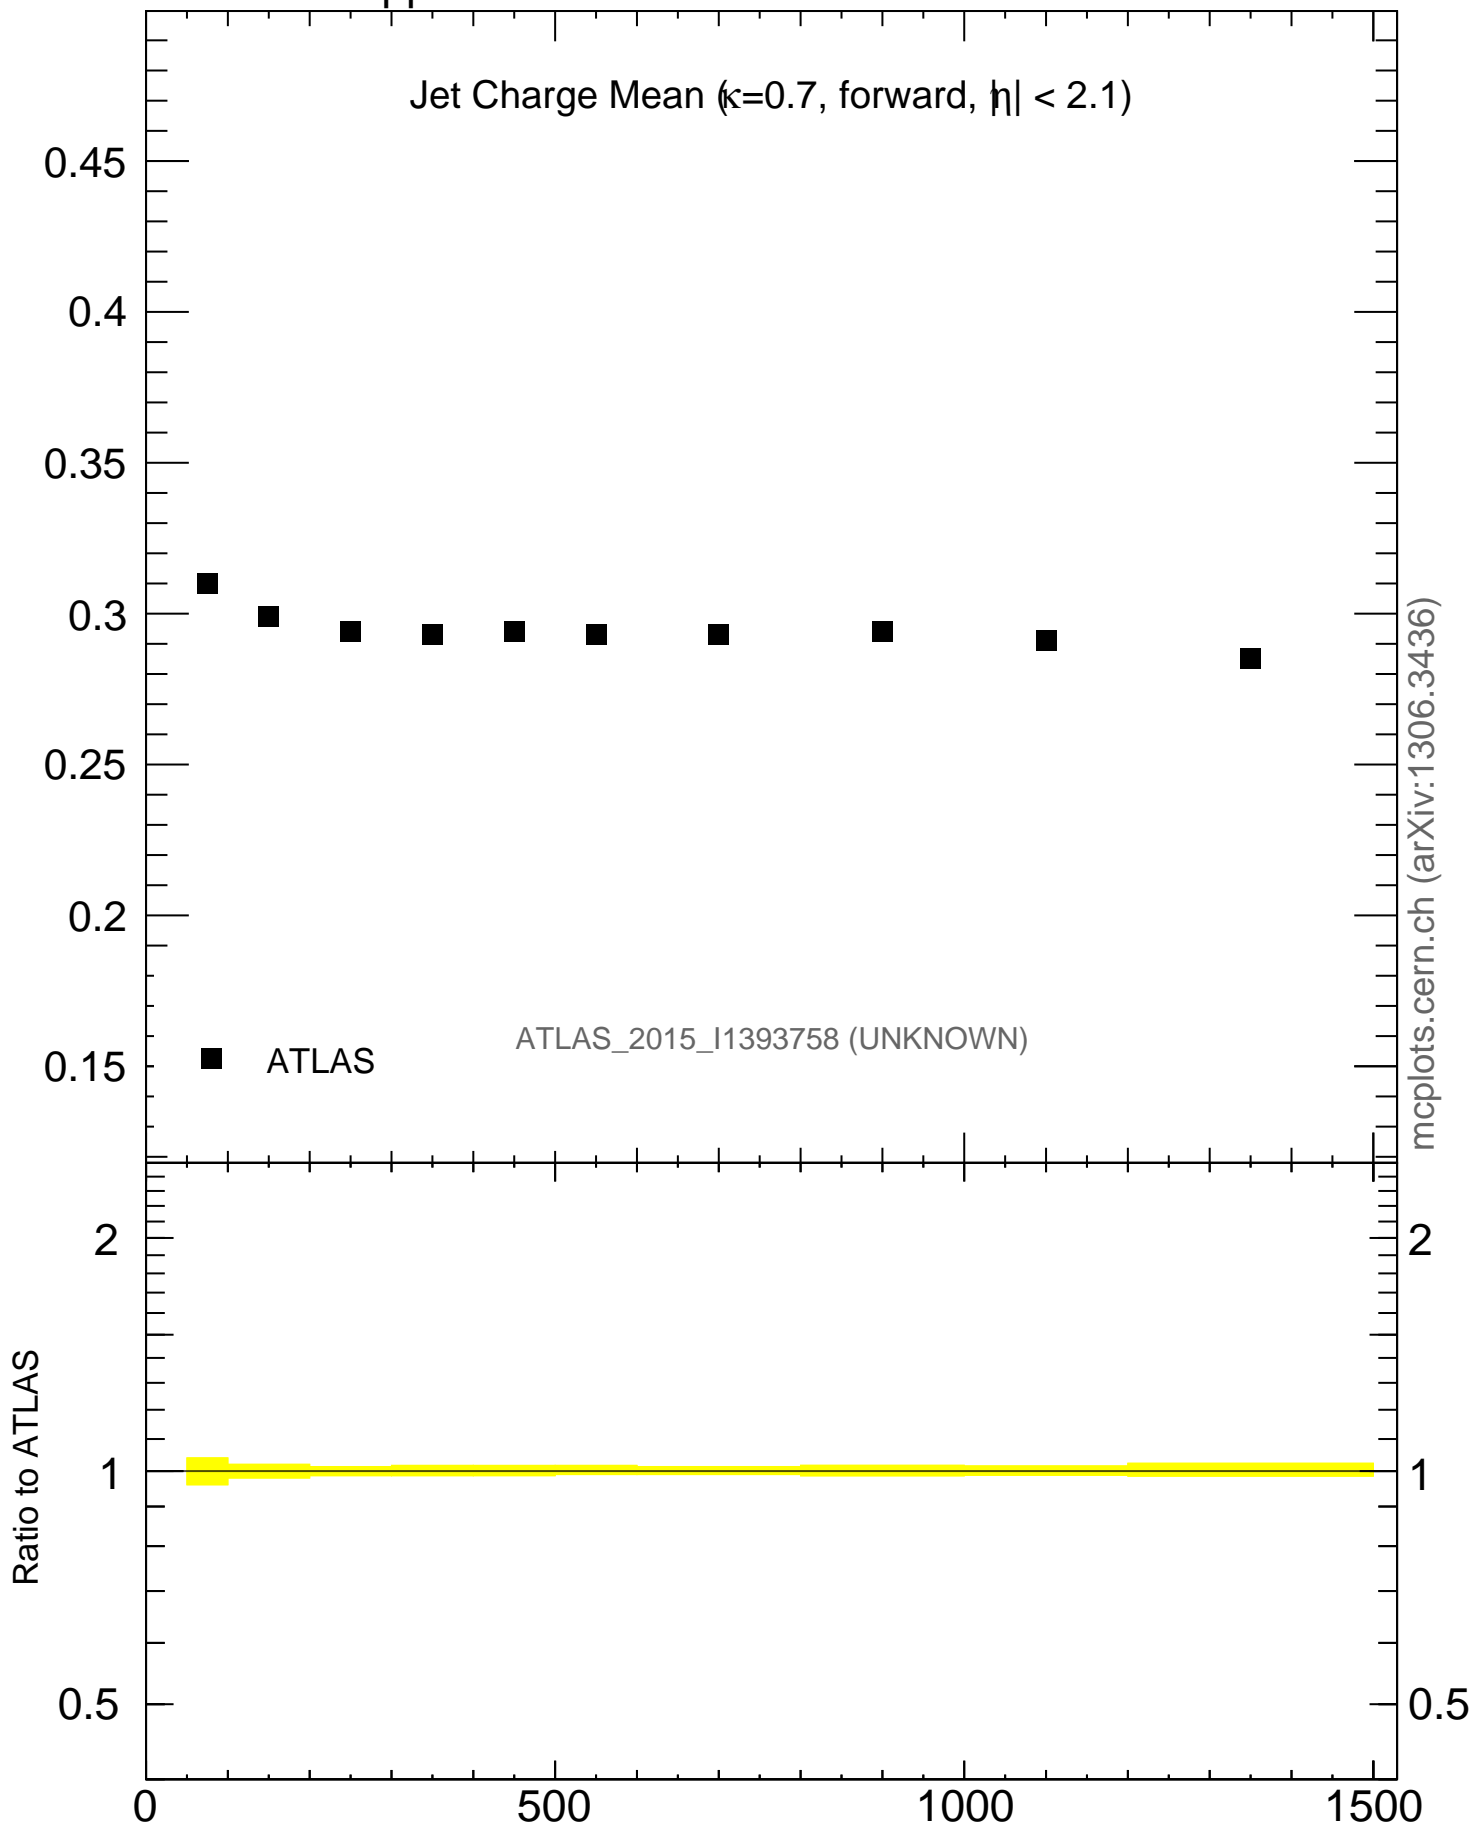

8000 GeV pp

Jets

Jet Charge Mean ($\kappa=0.7$, forward, $|\eta| < 2.1$)

■ ATLAS

ATLAS_2015_I1393758 (UNKNOWN)

mcplots.cern.ch (arXiv:1306.3436)