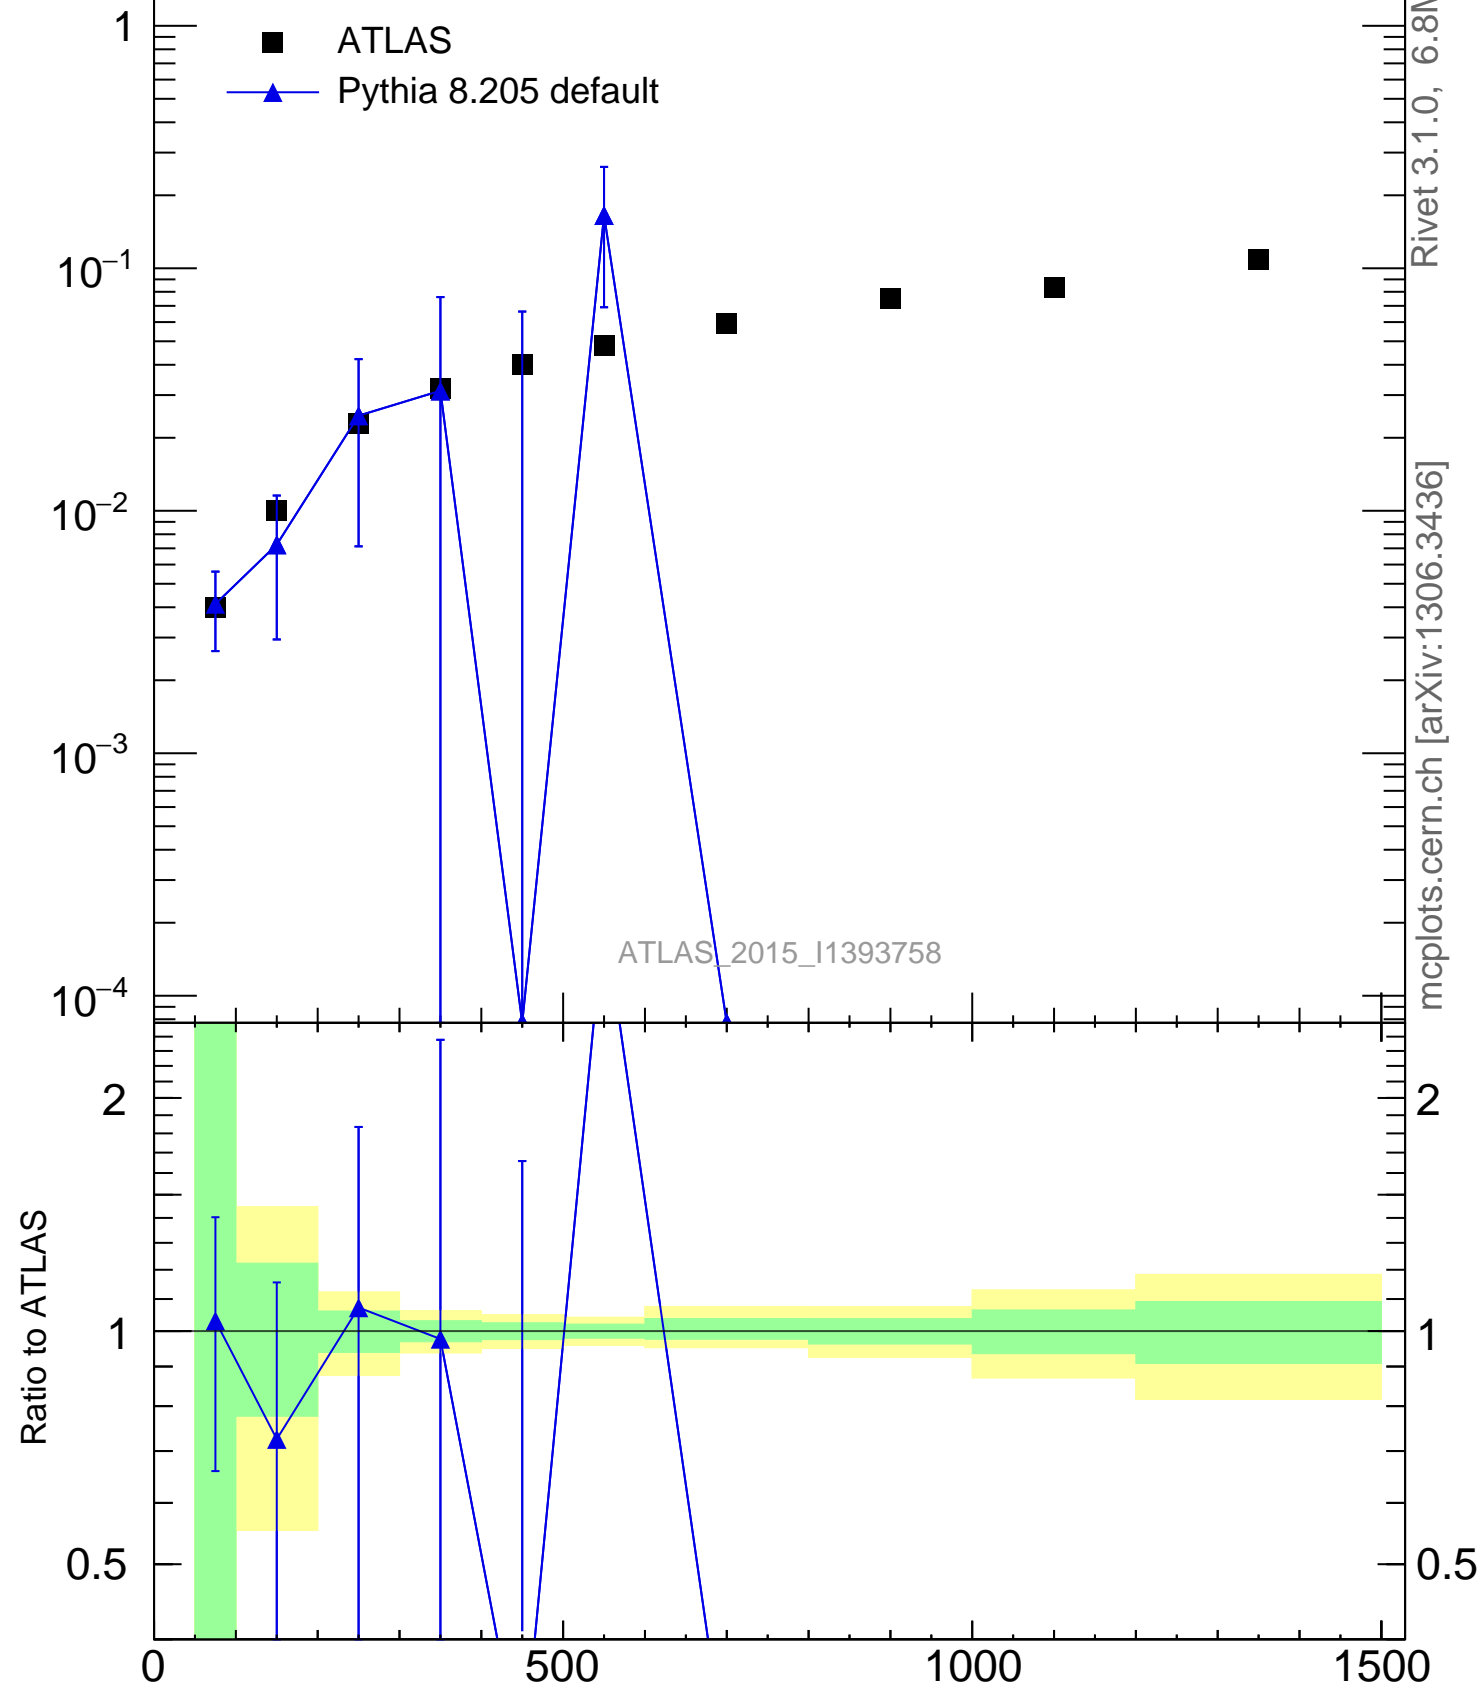

Jet Charge Mean($\kappa=0.5$, central, $|\eta| < 2.1$)

Rivet 3.1.0, 6.8M events
mcplots.cern.ch [arXiv:1306.3436]