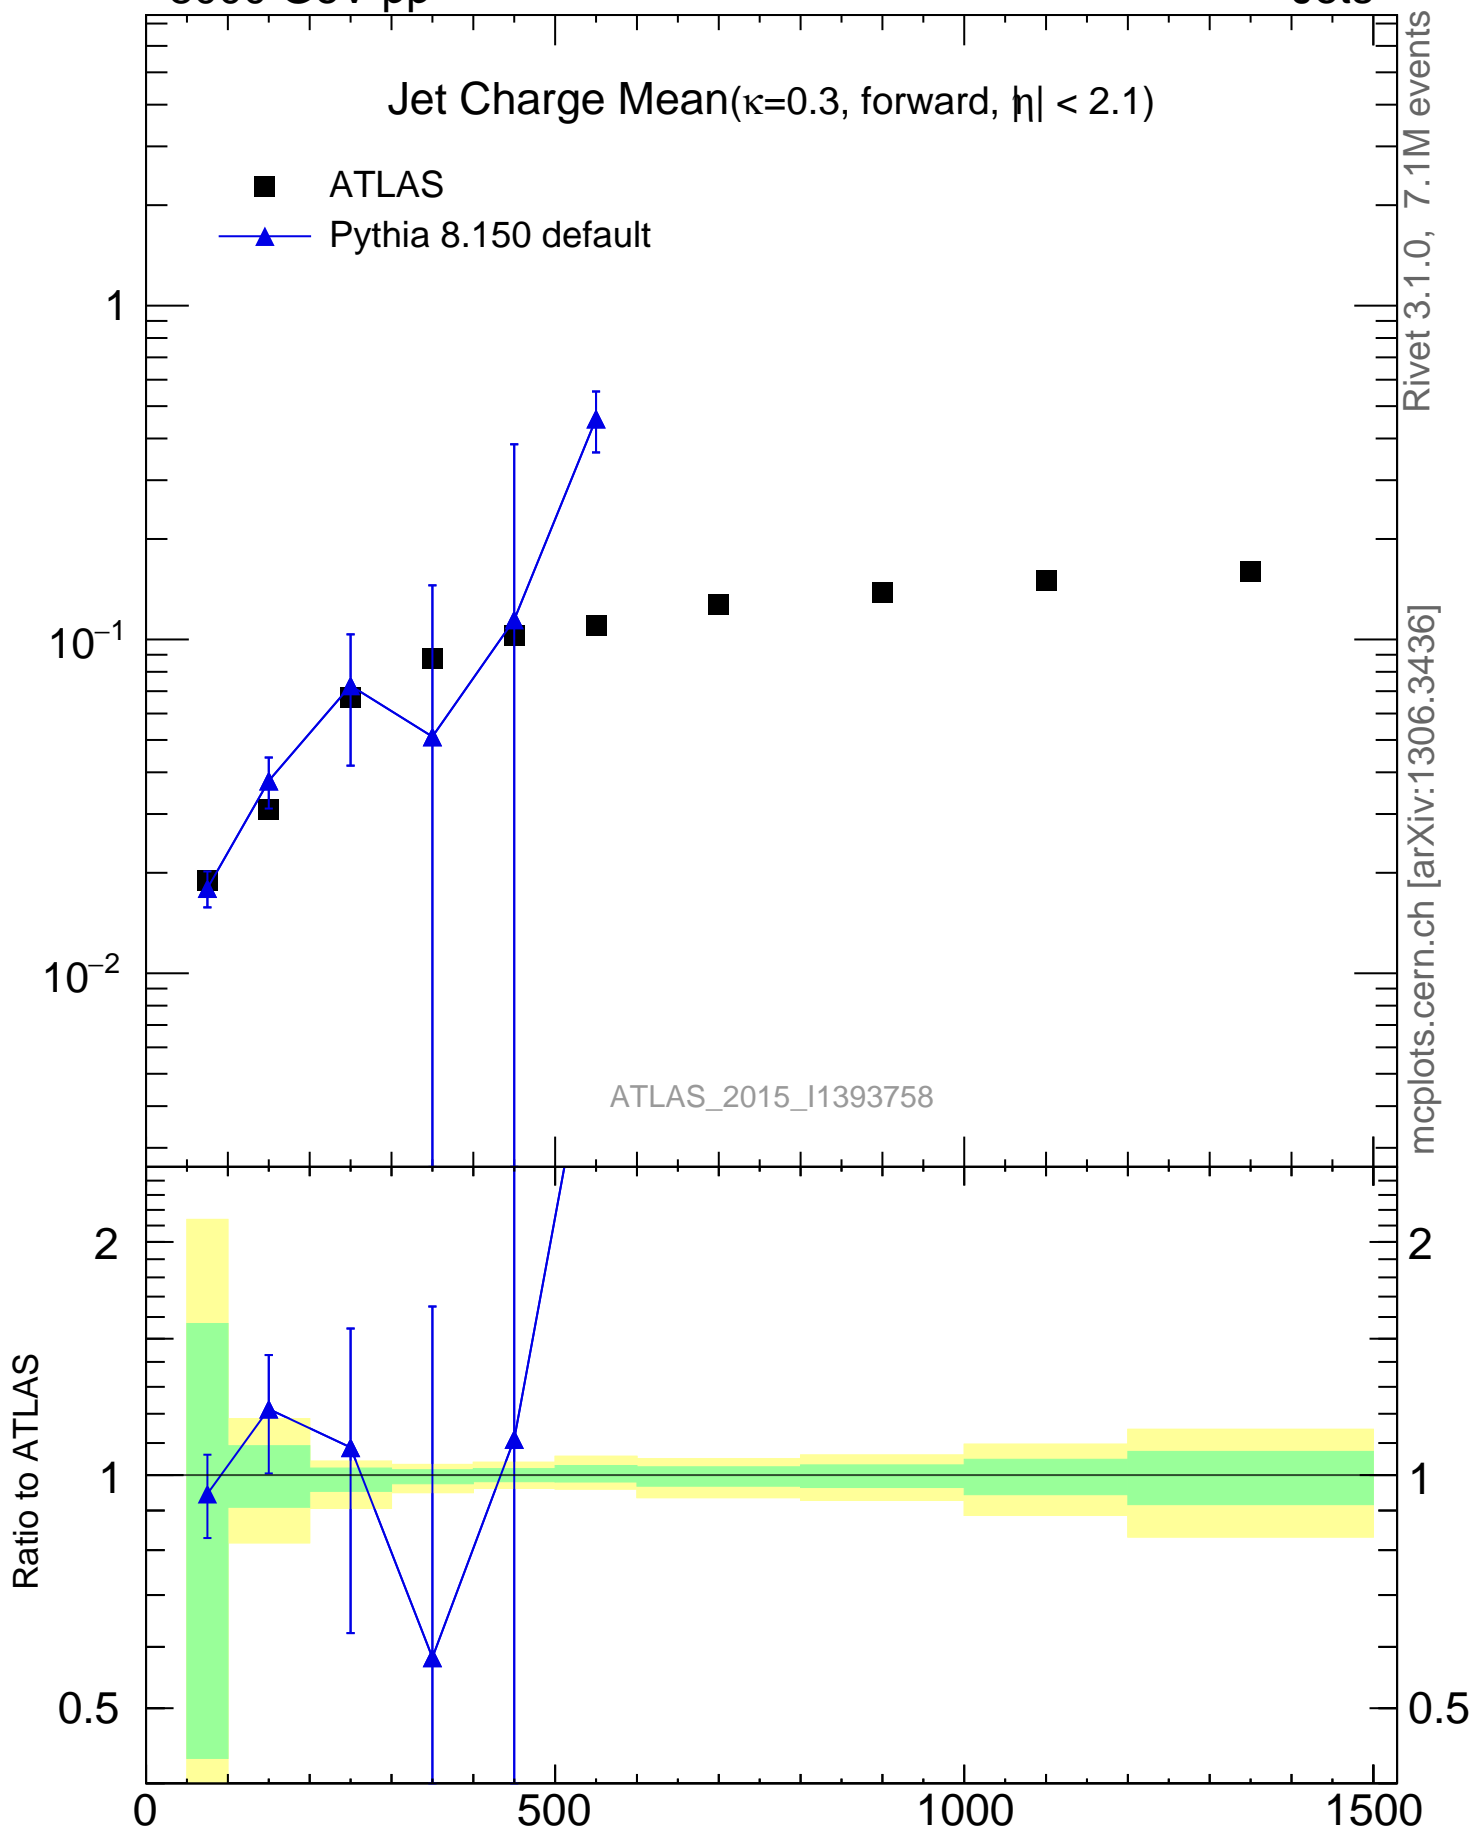

Jet Charge Mean( $\kappa=0.3$ , forward,  $|\eta| < 2.1$ )

- ATLAS
- ▲ Pythia 8.150 default

ATLAS\_2015\_I1393758