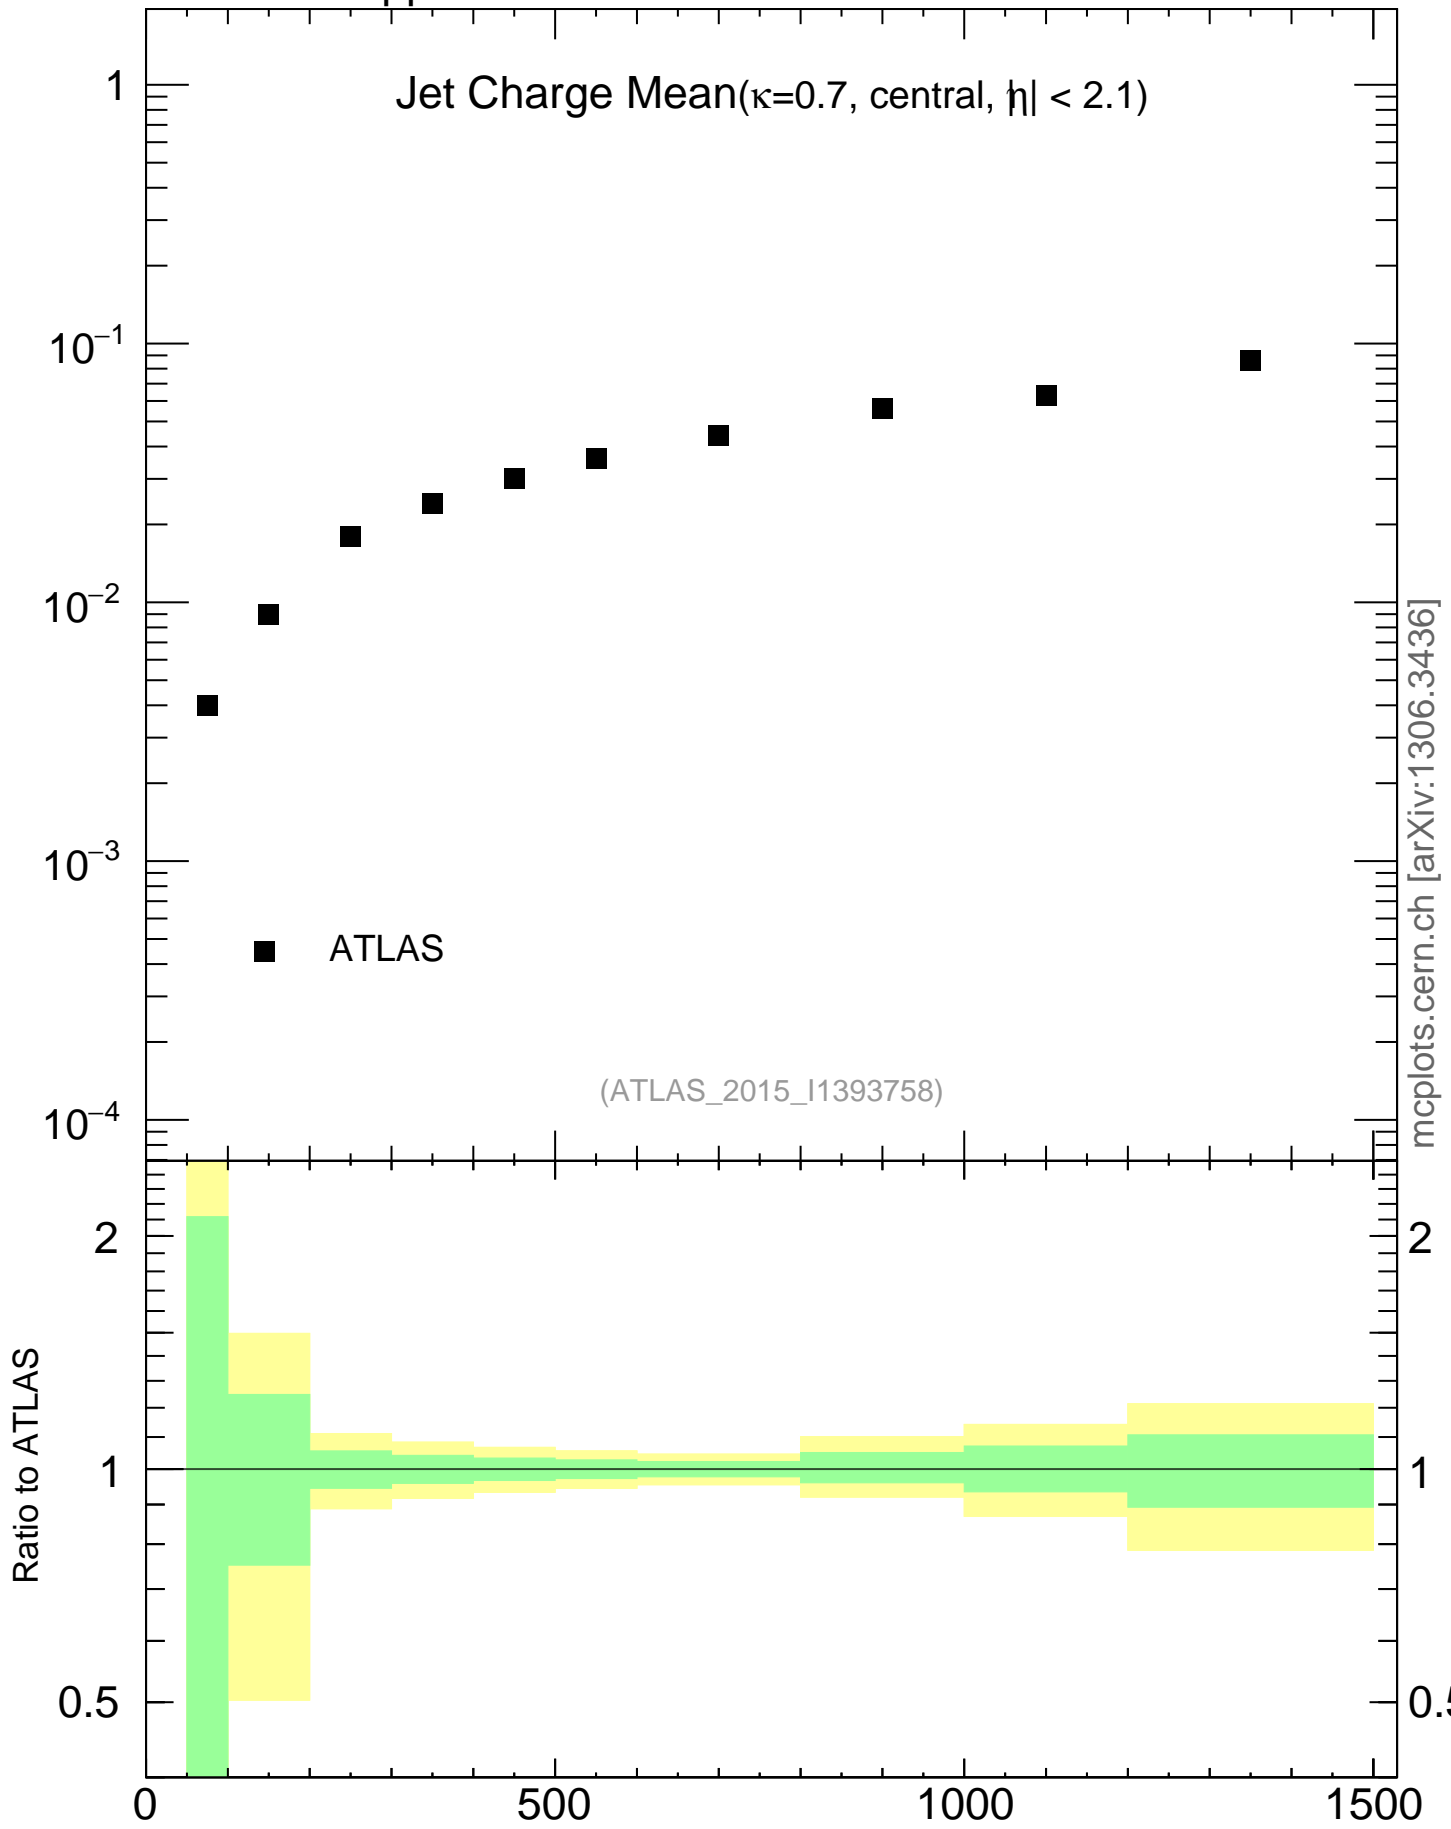

8000 GeV pp

Jets

Jet Charge Mean( $\kappa=0.7$ , central,  $|\eta| < 2.1$ )

■ ATLAS

(ATLAS\_2015\_I1393758)

Ratio to ATLAS

mcplots.cern.ch [arXiv:1306.3436]