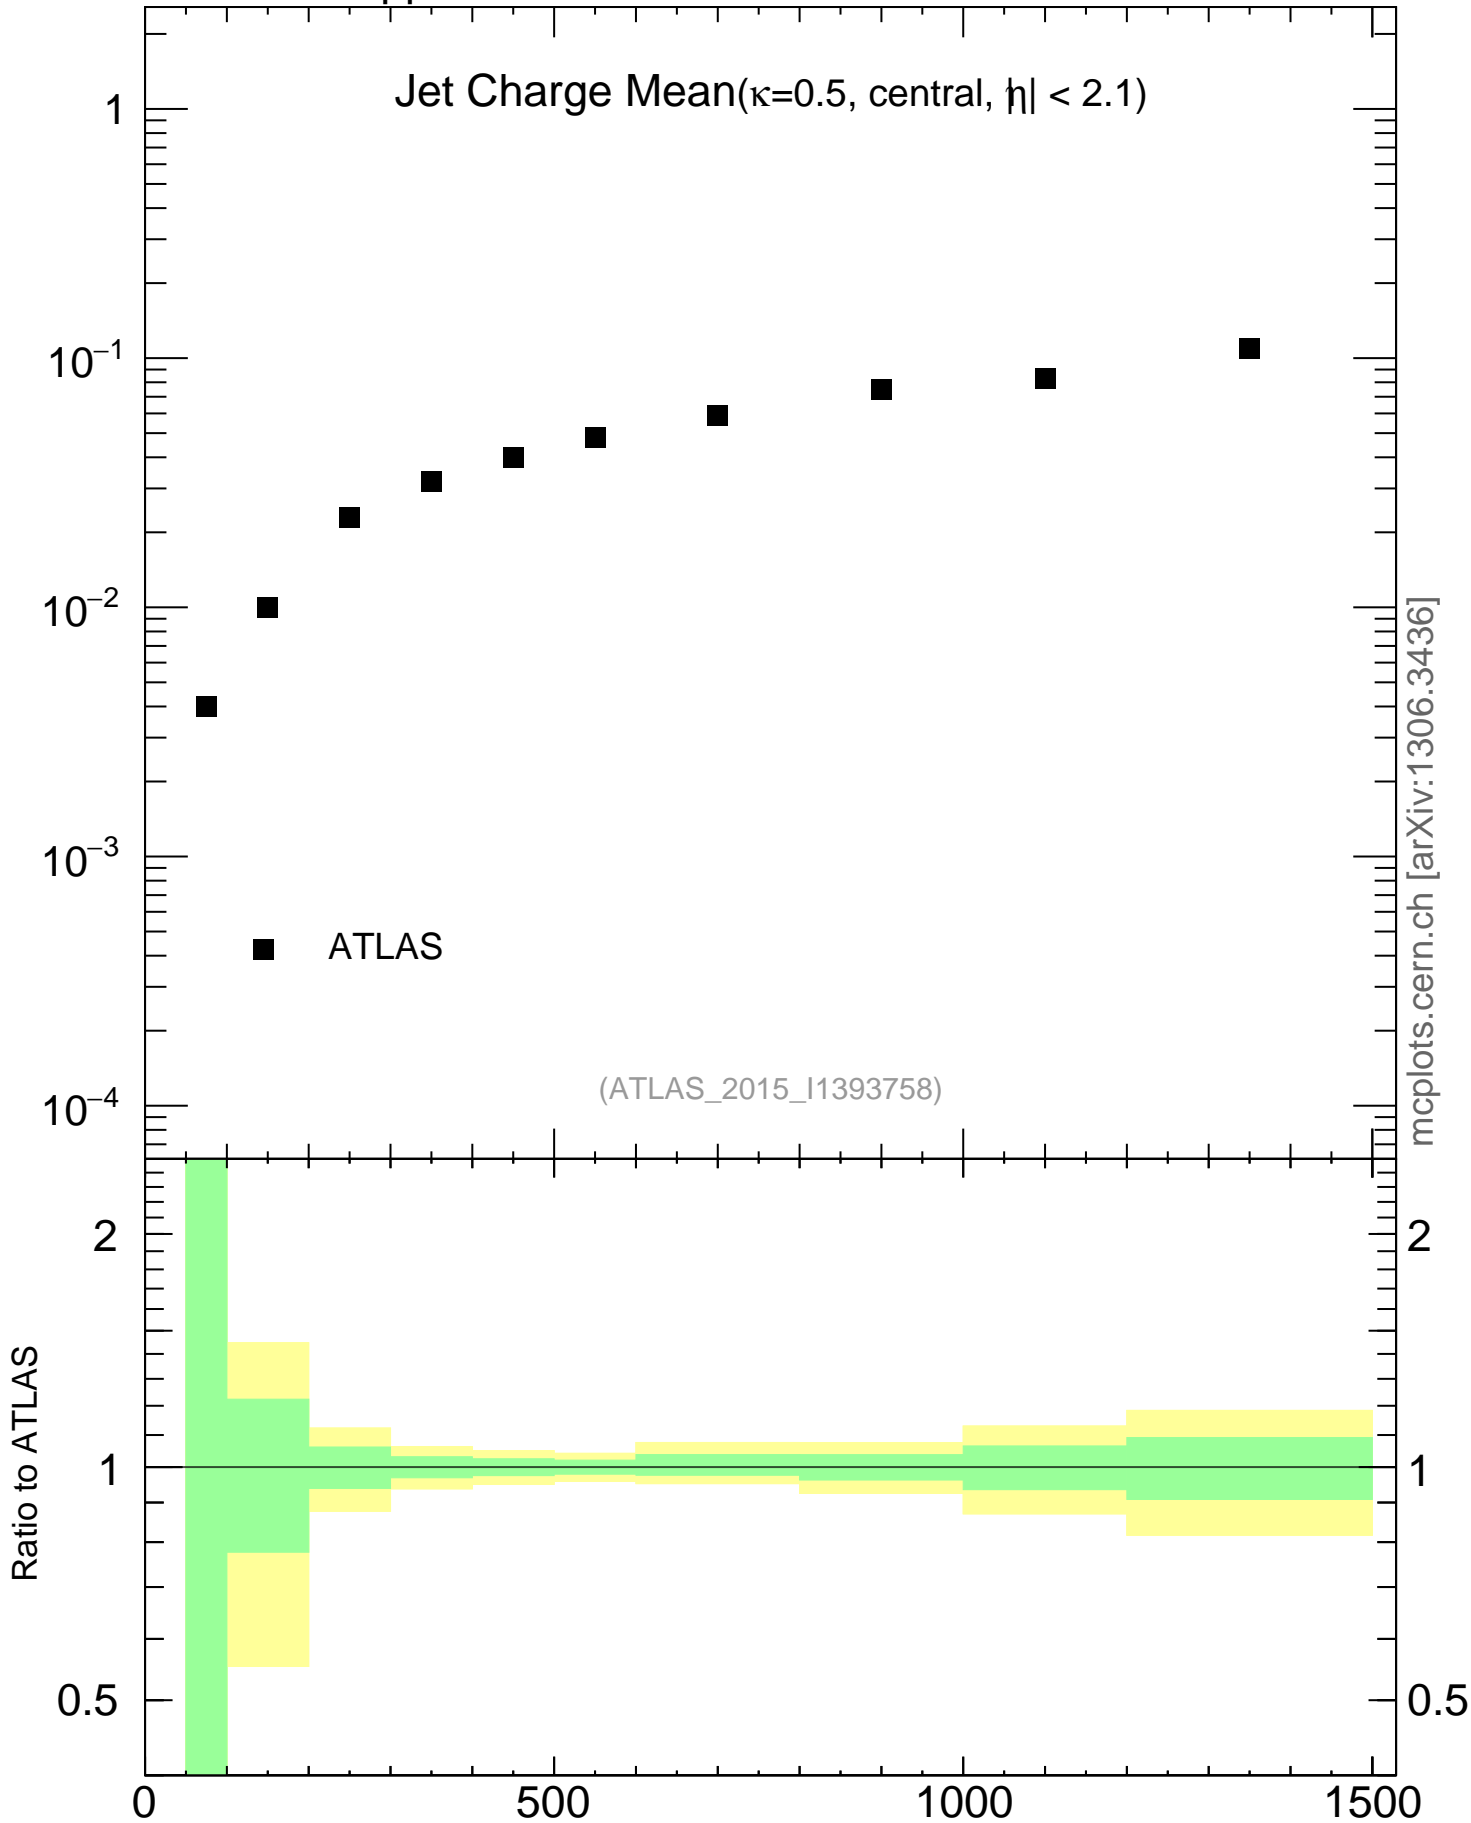

8000 GeV pp

Jets

Jet Charge Mean($\kappa=0.5$, central, $|\eta| < 2.1$)

(ATLAS_2015_I1393758)

mcplots.cern.ch [arXiv:1306.3436]