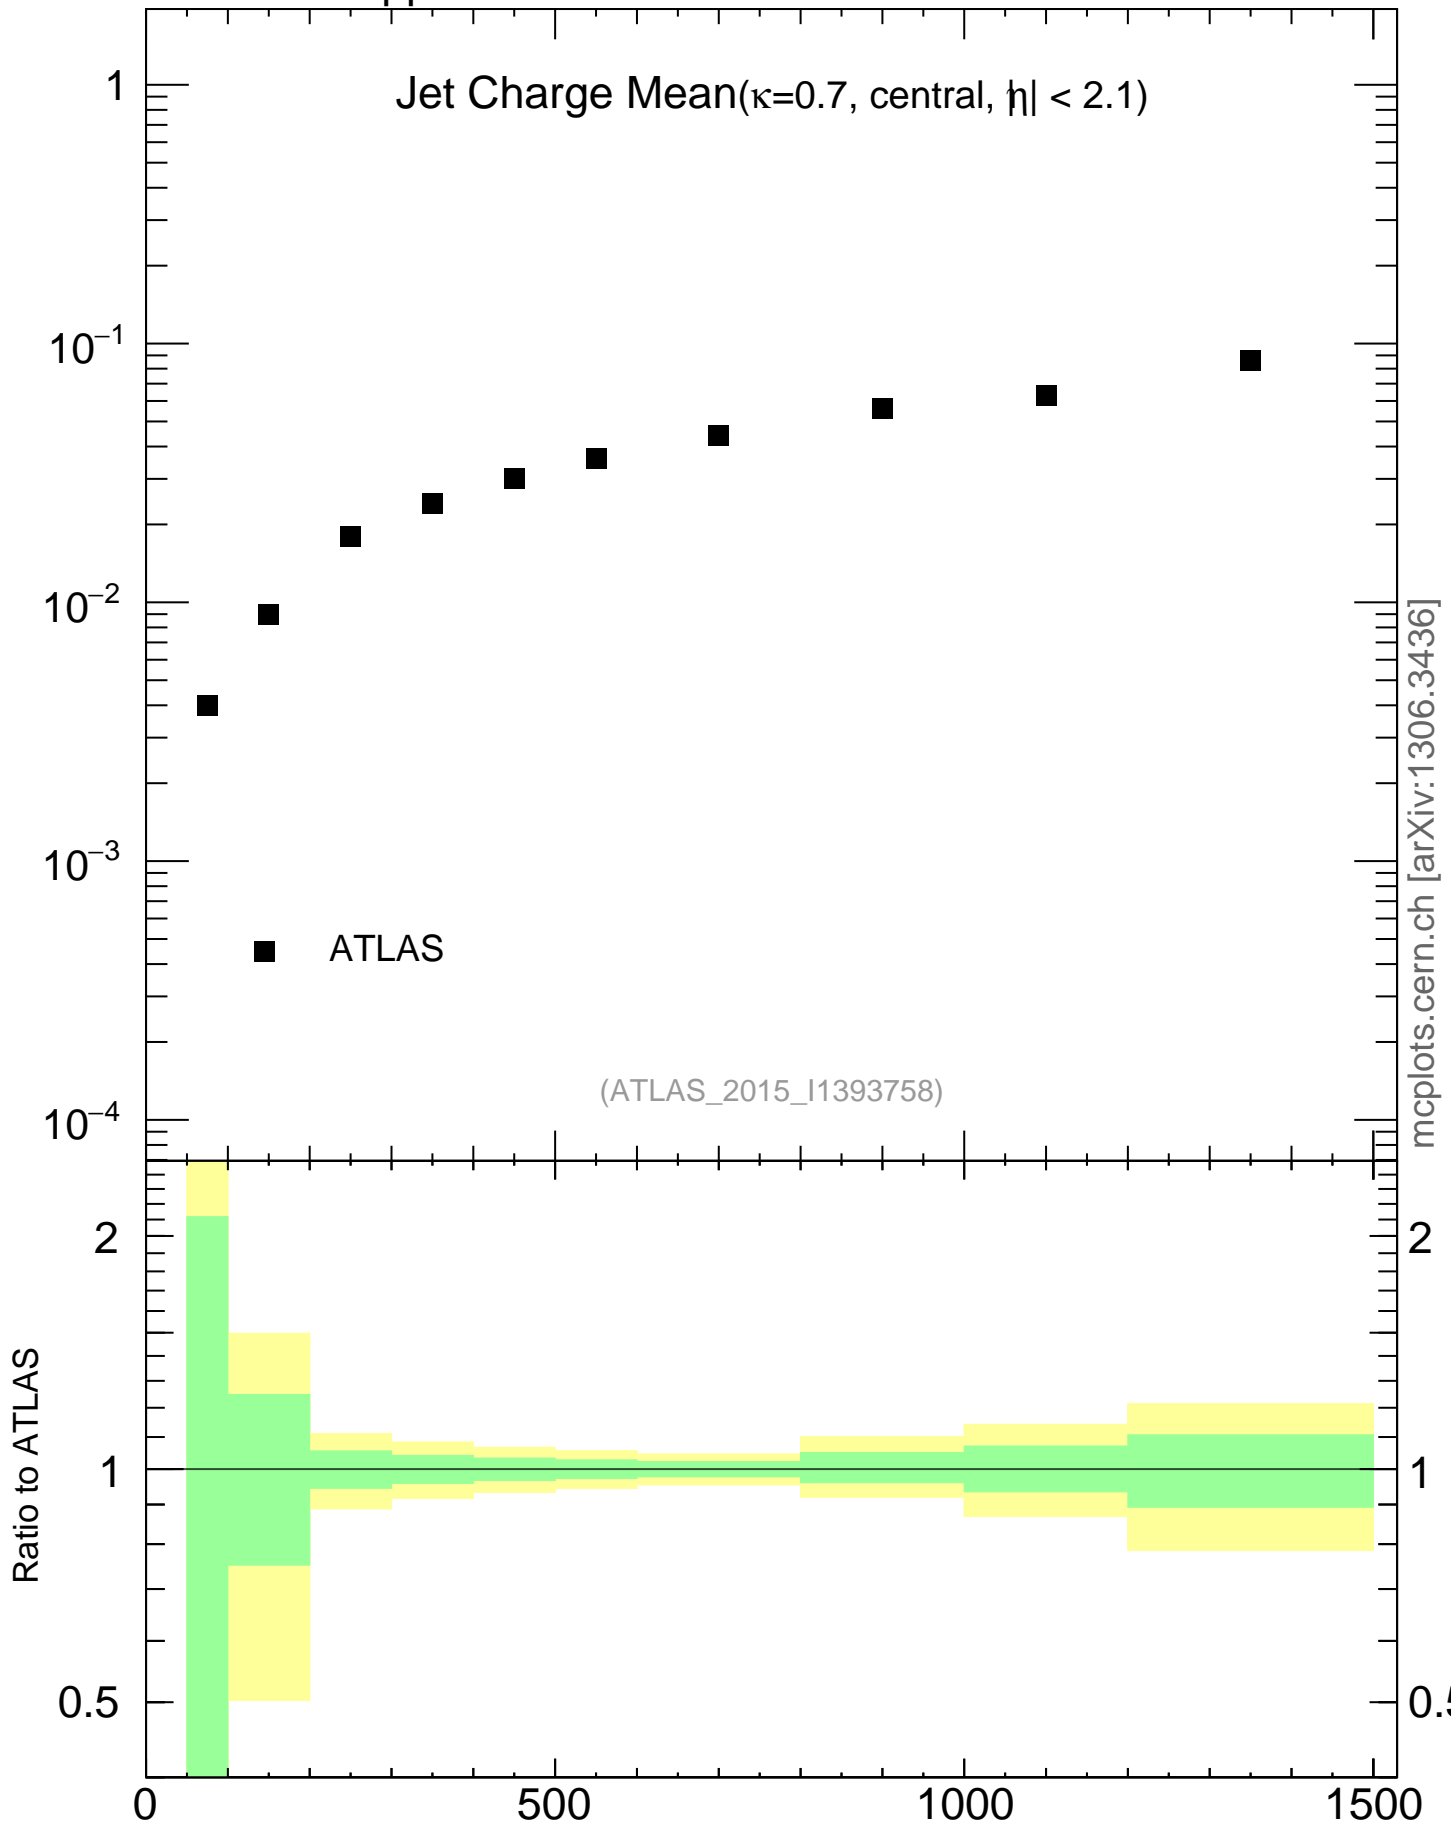

8000 GeV pp

Jets

Jet Charge Mean($\kappa=0.7$, central, $|\eta| < 2.1$)

■ ATLAS

(ATLAS_2015_I1393758)

mcplots.cern.ch [arXiv:1306.3436]

Ratio to ATLAS

mcplots.cern.ch [arXiv:1306.3436]