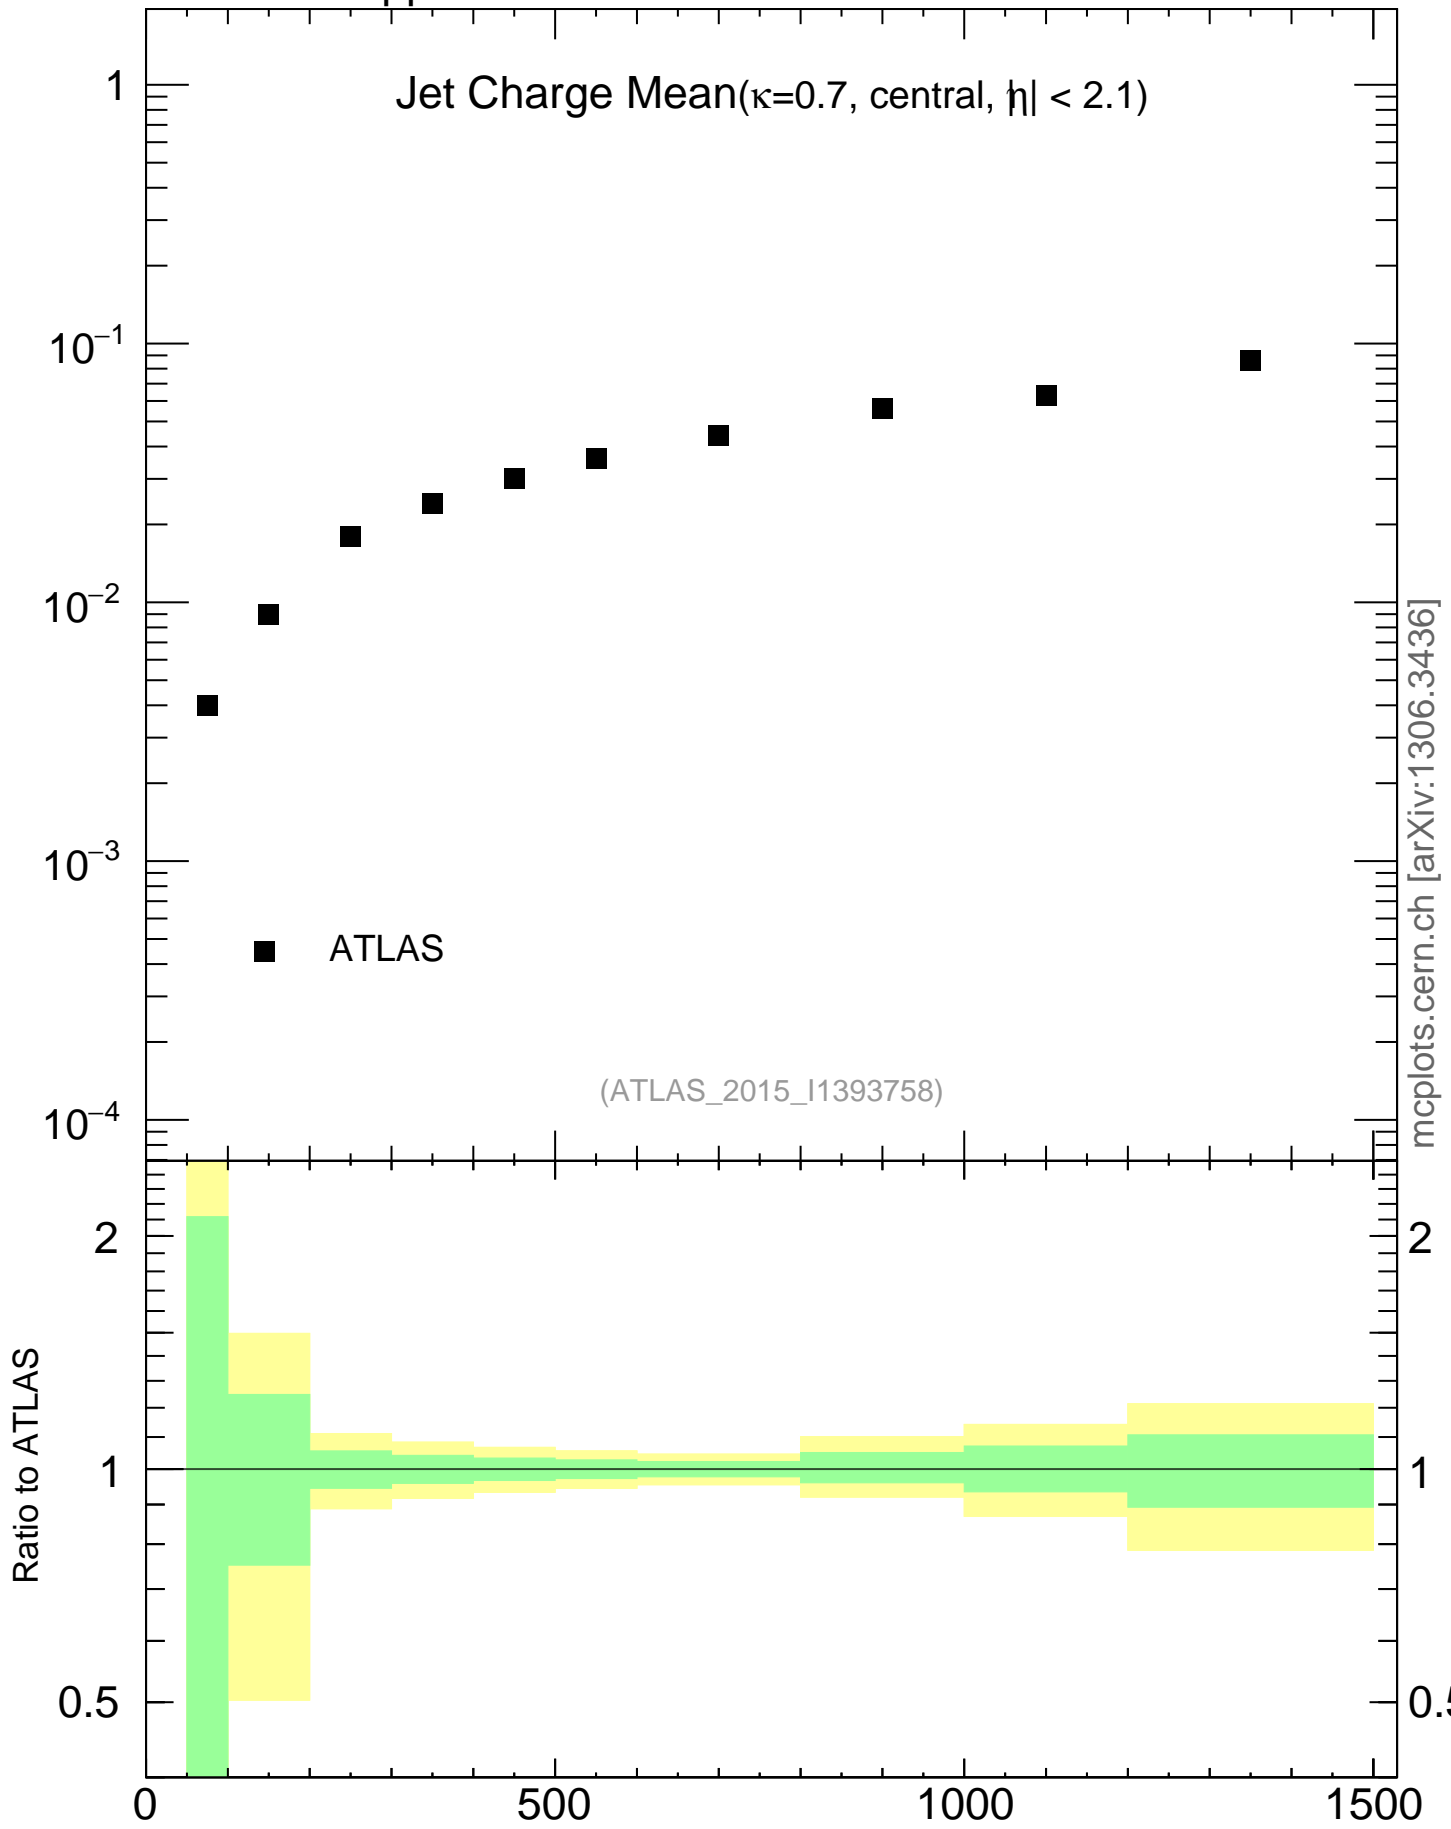

8000 GeV pp

Jets

Jet Charge Mean($\kappa=0.7$, central, $|\eta| < 2.1$)

■ ATLAS

(ATLAS_2015_I1393758)

Ratio to ATLAS

mcplots.cern.ch [arXiv:1306.3436]