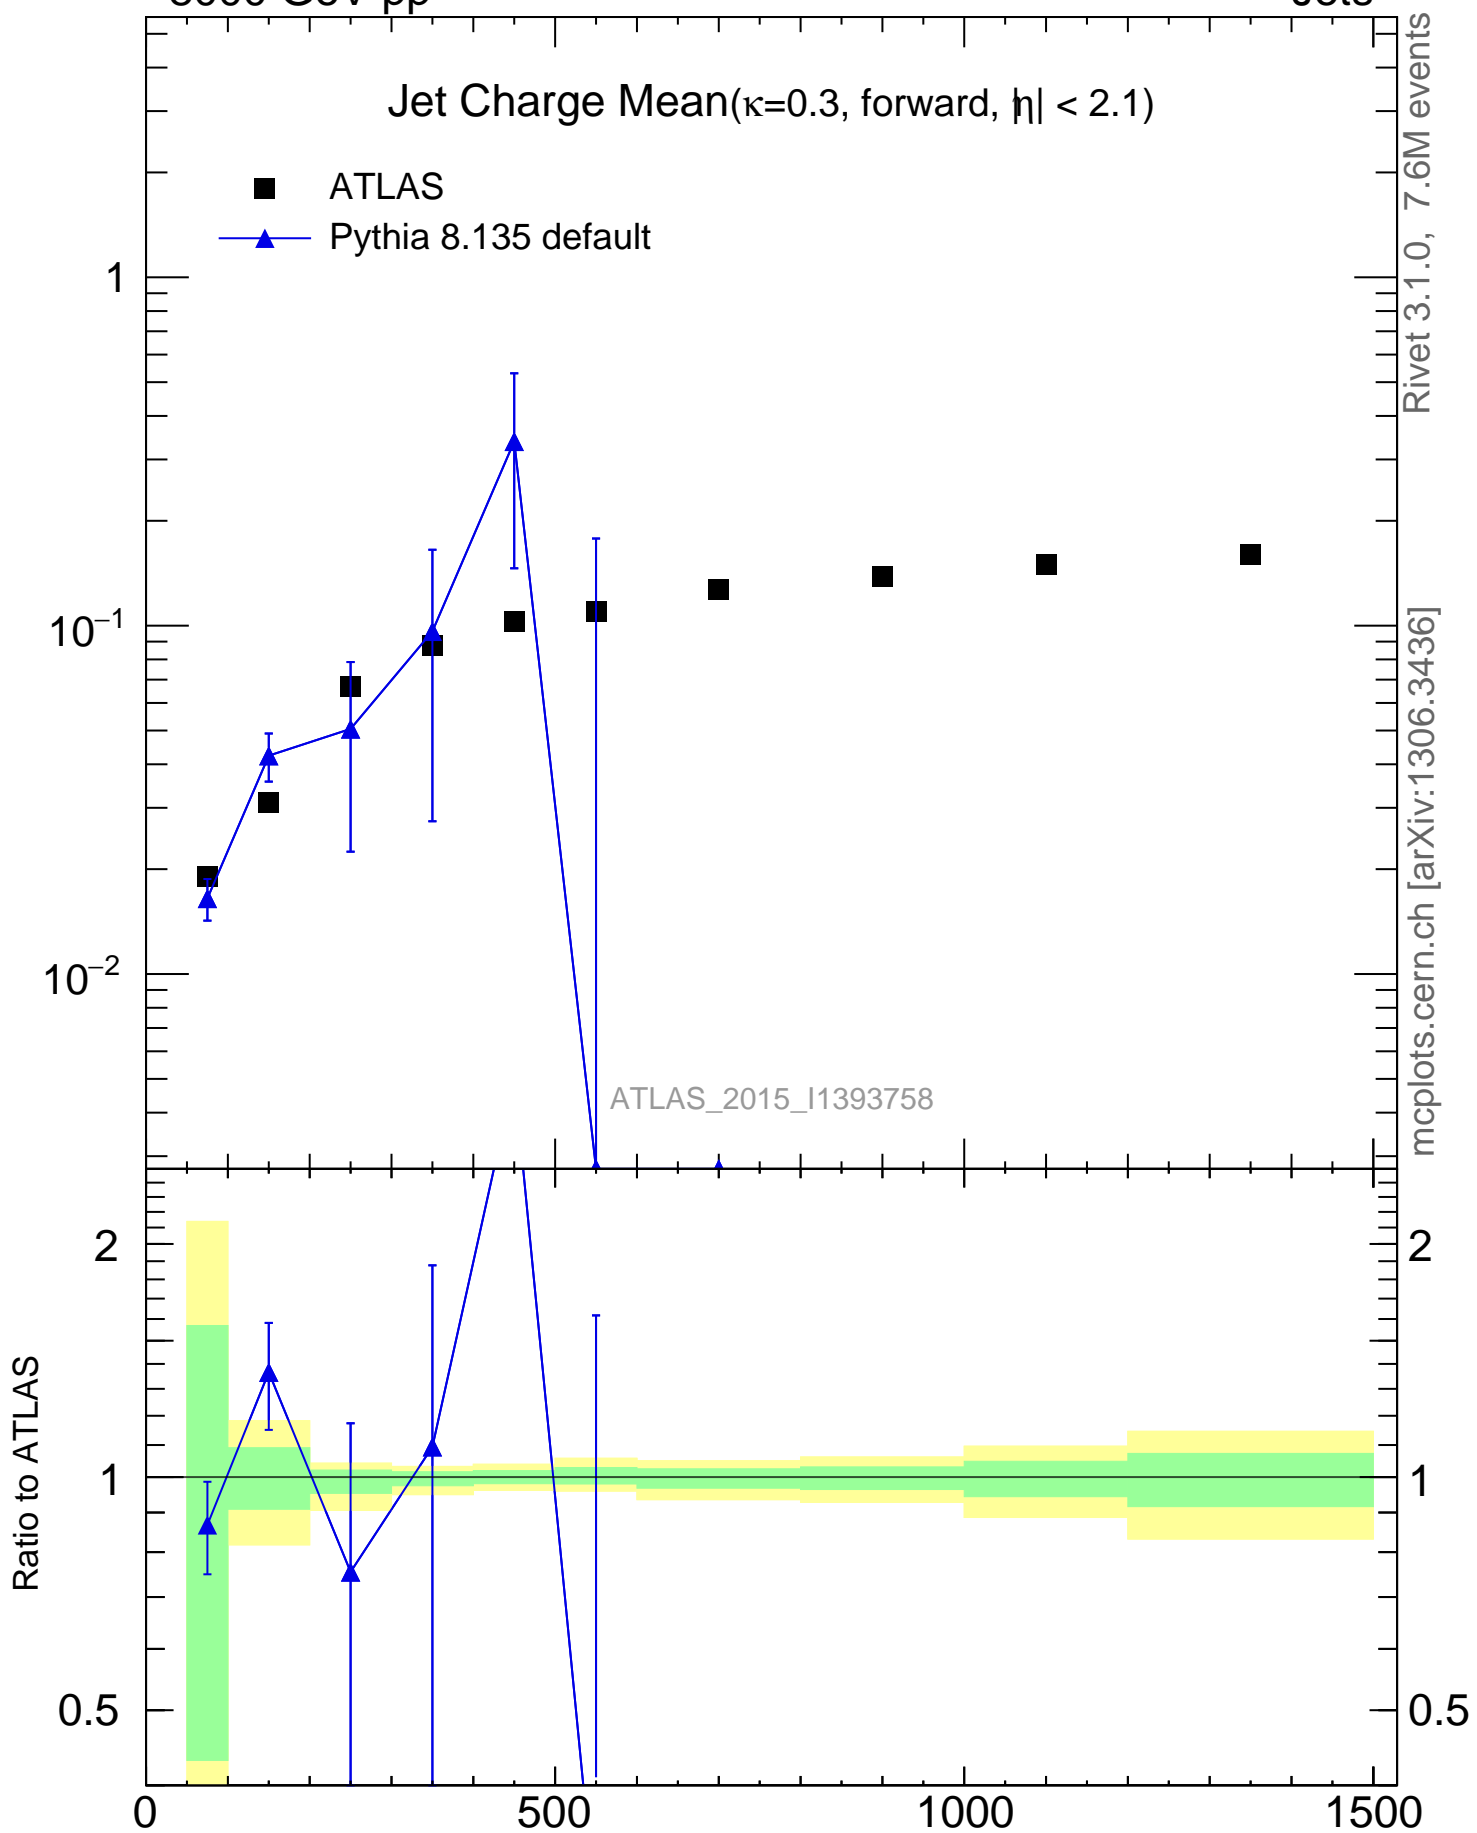

Jet Charge Mean( $\kappa=0.3$ , forward,  $|\eta| < 2.1$ )

- ATLAS
- ▲ Pythia 8.135 default

ATLAS\_2015\_I1393758