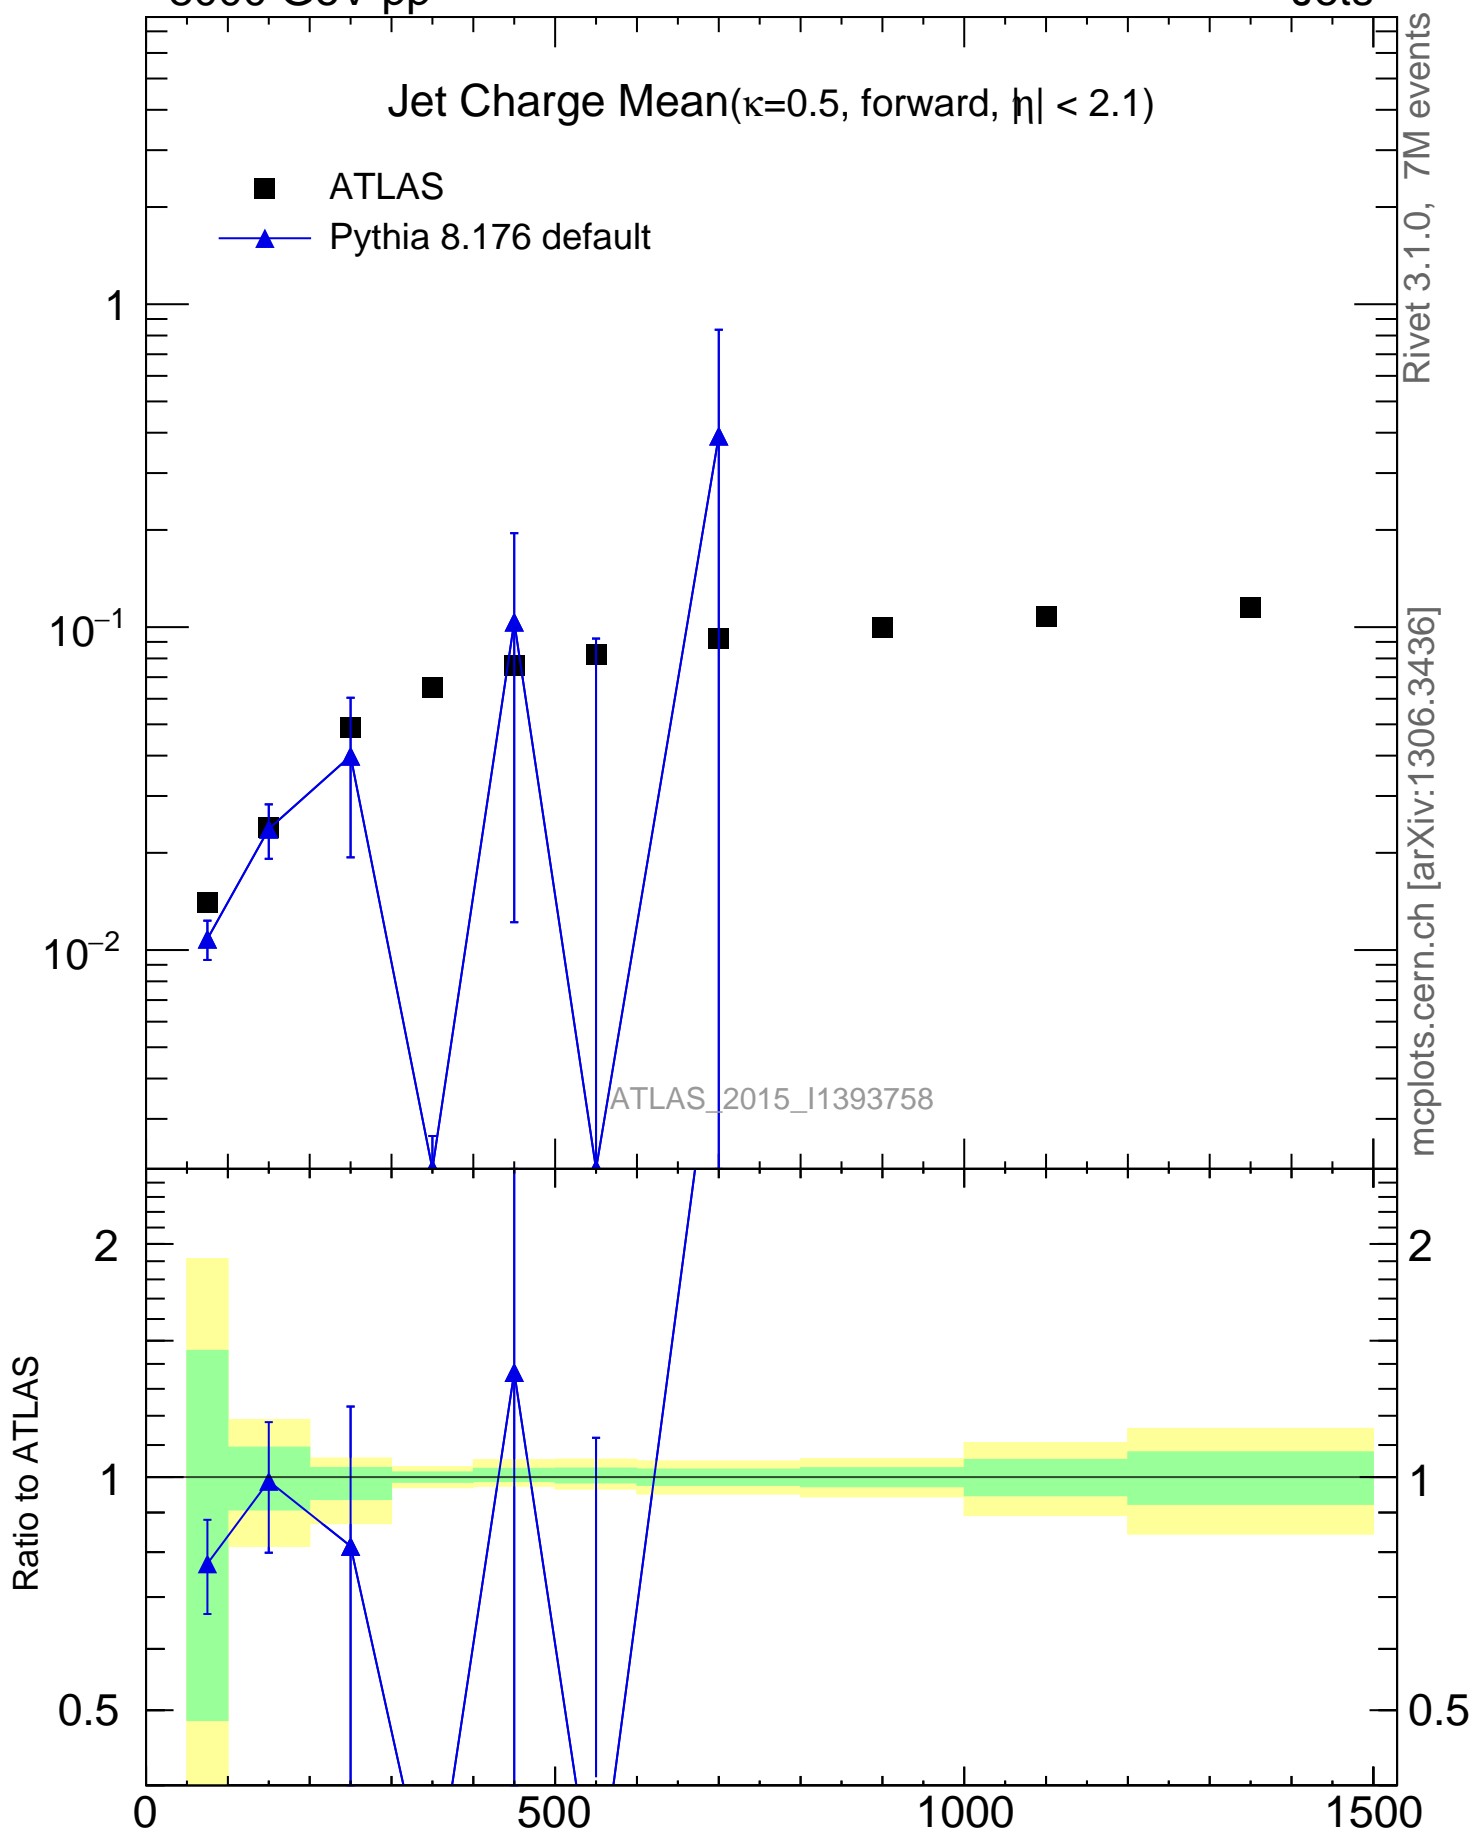

Jet Charge Mean( $\kappa=0.5$ , forward,  $|\eta| < 2.1$ )

- ATLAS
- ▲ Pythia 8.176 default

ATLAS\_2015\_I1393758