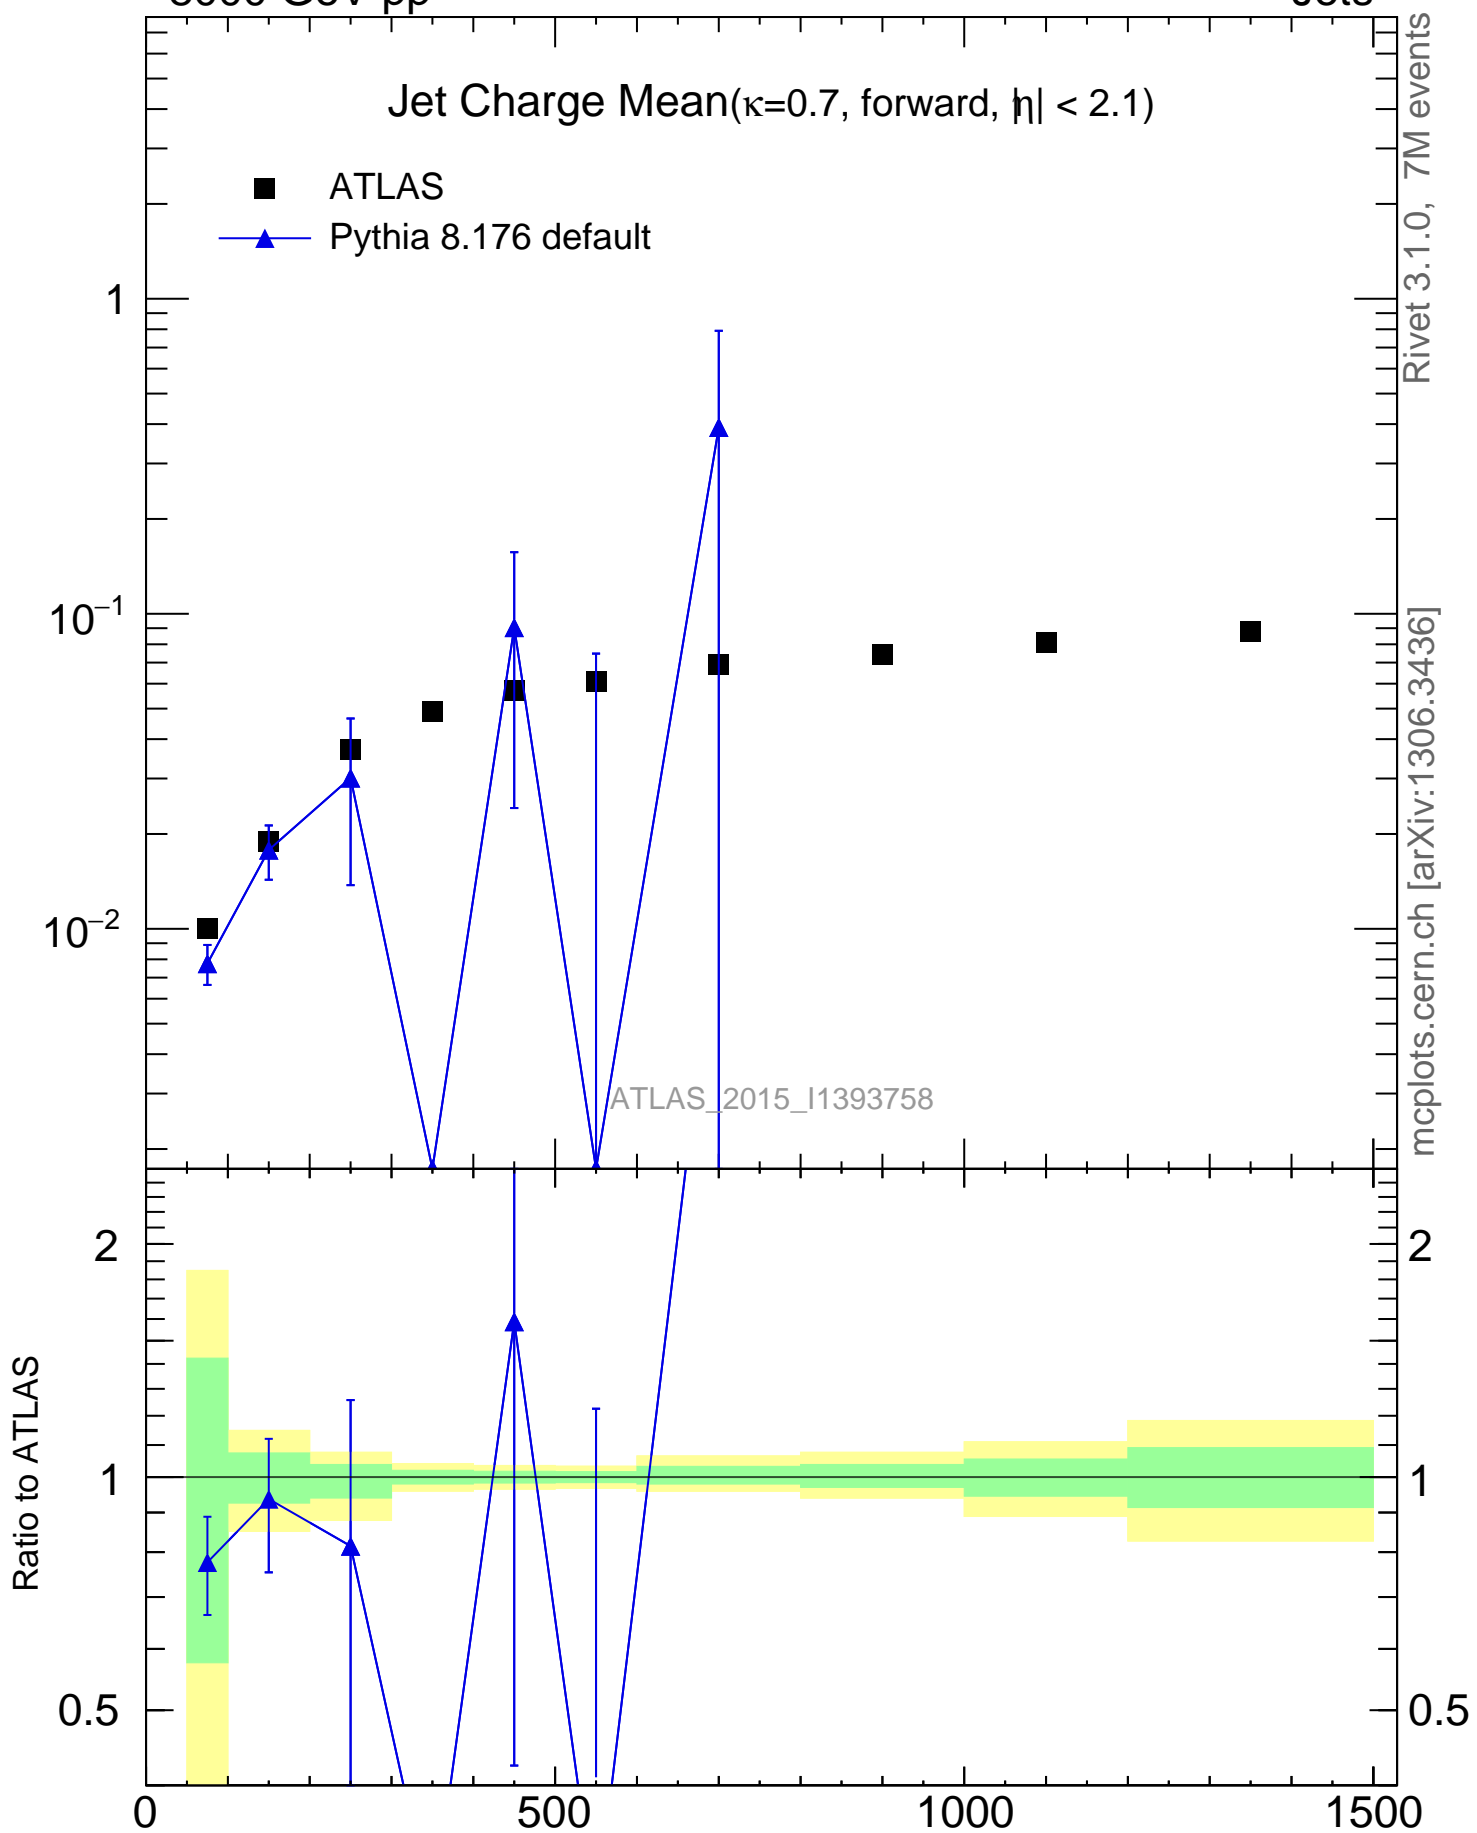

Jet Charge Mean($\kappa=0.7$, forward, $|\eta| < 2.1$)

- ATLAS
- ▲ Pythia 8.176 default

ATLAS_2015_I1393758