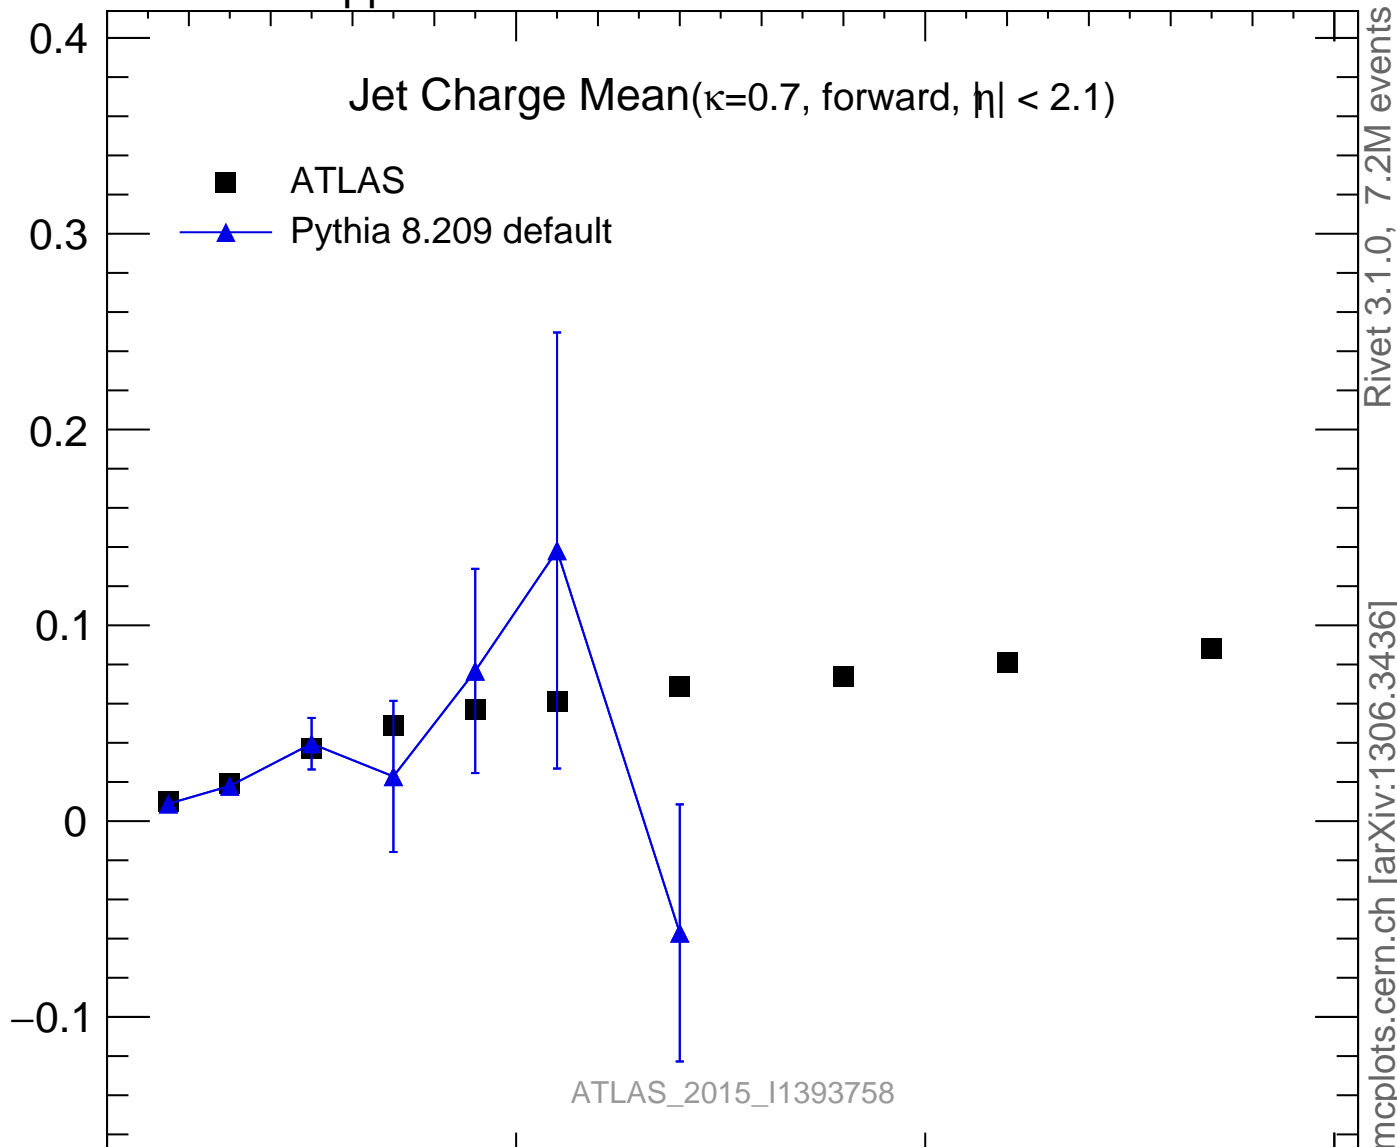

Jet Charge Mean( $\kappa=0.7$ , forward,  $|\eta| < 2.1$ )

- ATLAS
- ▲ Pythia 8.209 default

ATLAS\_2015\_I1393758