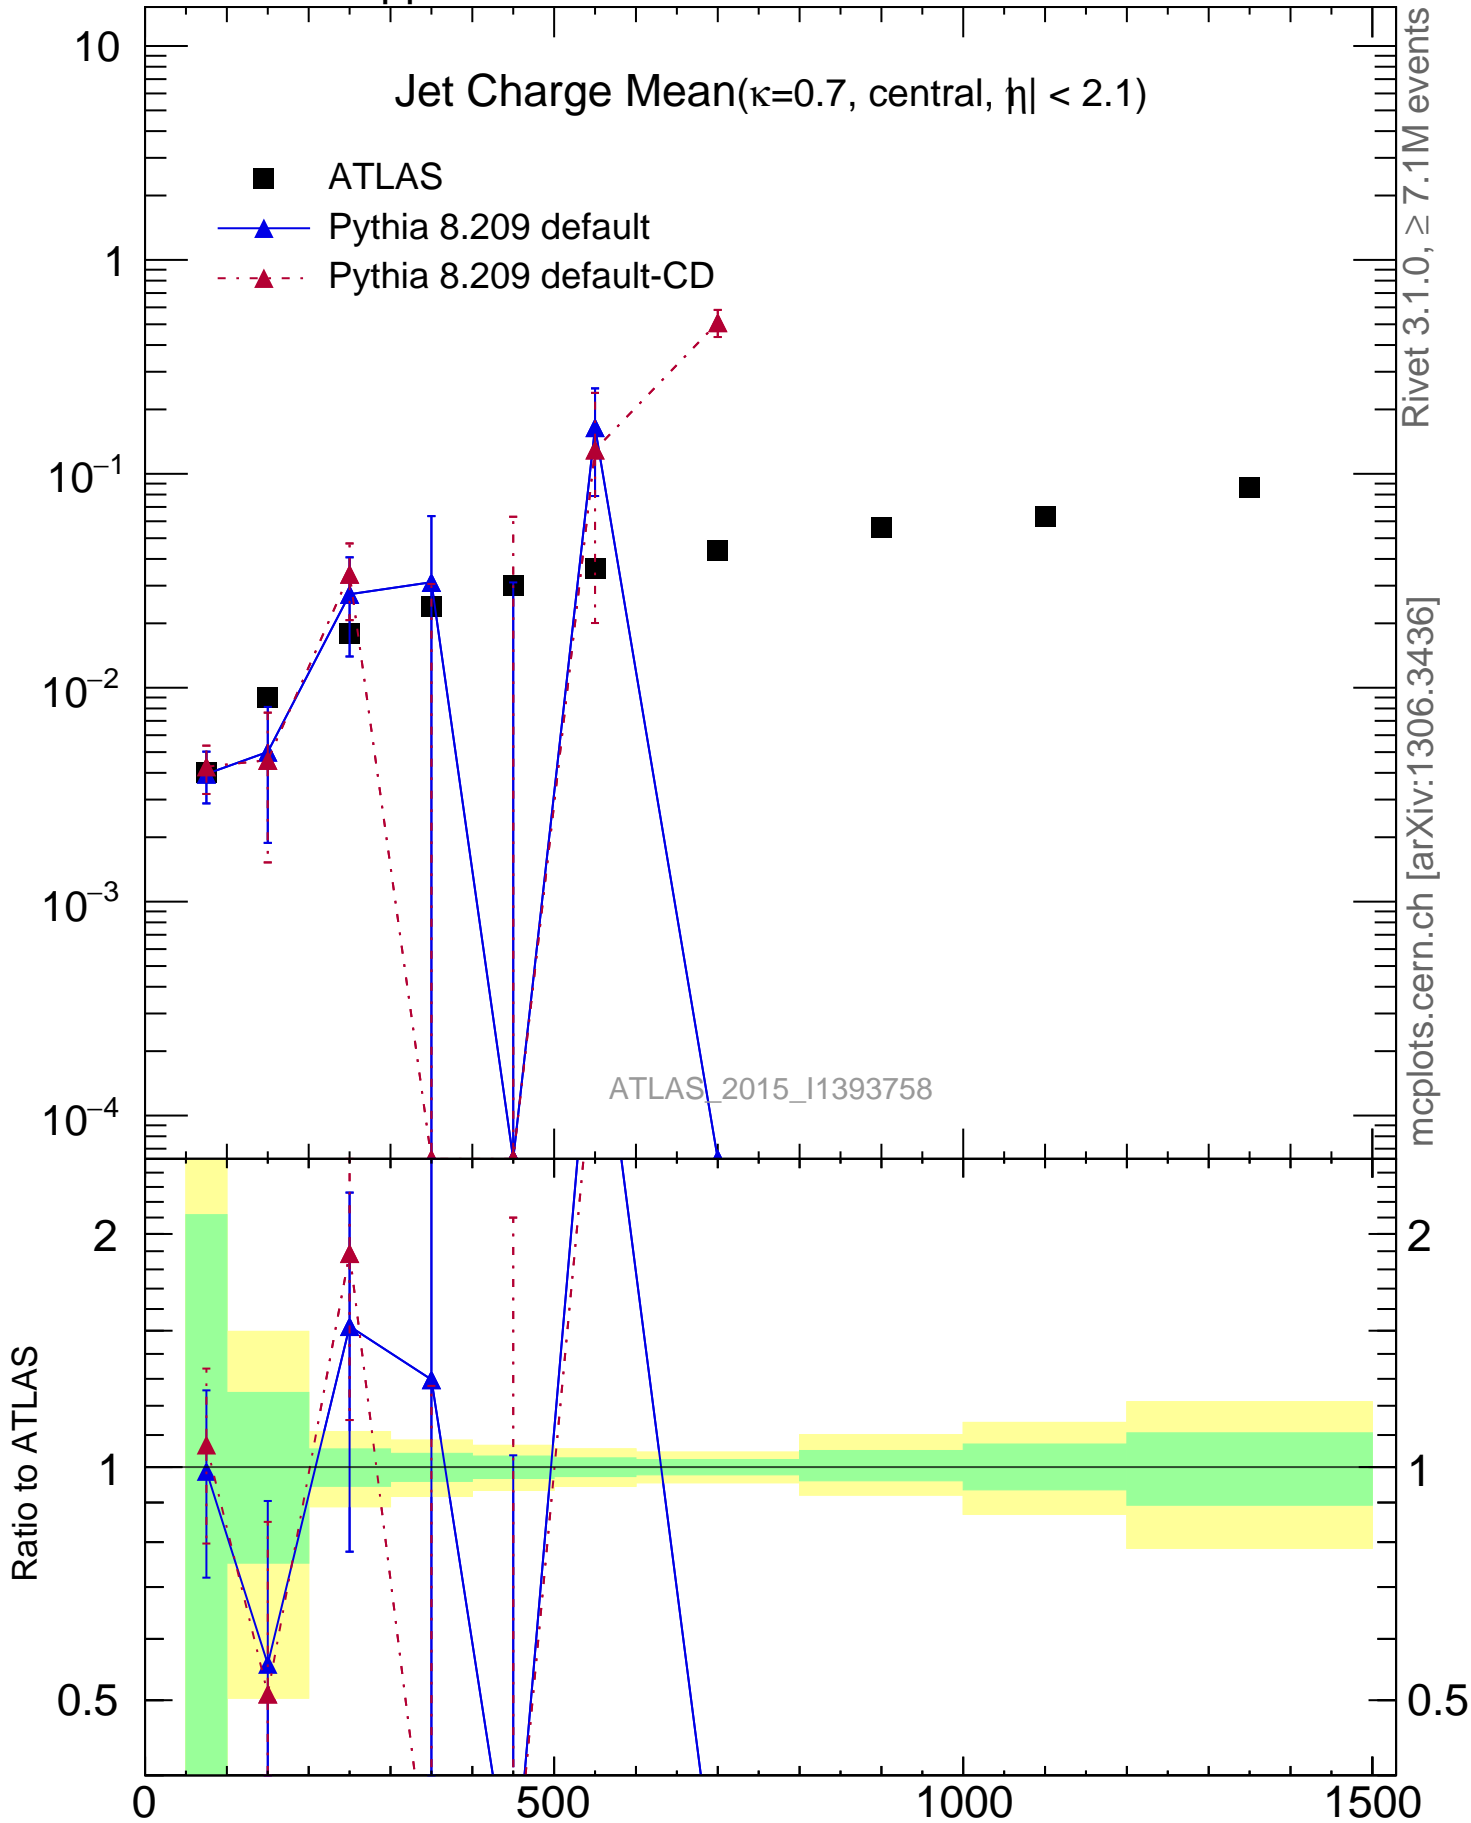

Jet Charge Mean($\kappa=0.7$, central, $|\eta| < 2.1$)

- ATLAS
- ▲ Pythia 8.209 default
- -▲ Pythia 8.209 default-CD

Rivet 3.1.0, $\geq 7.1M$ events

mcplots.cern.ch [arXiv:1306.3436]

ATLAS_2015_I1393758

Ratio to ATLAS

Ratio to ATLAS