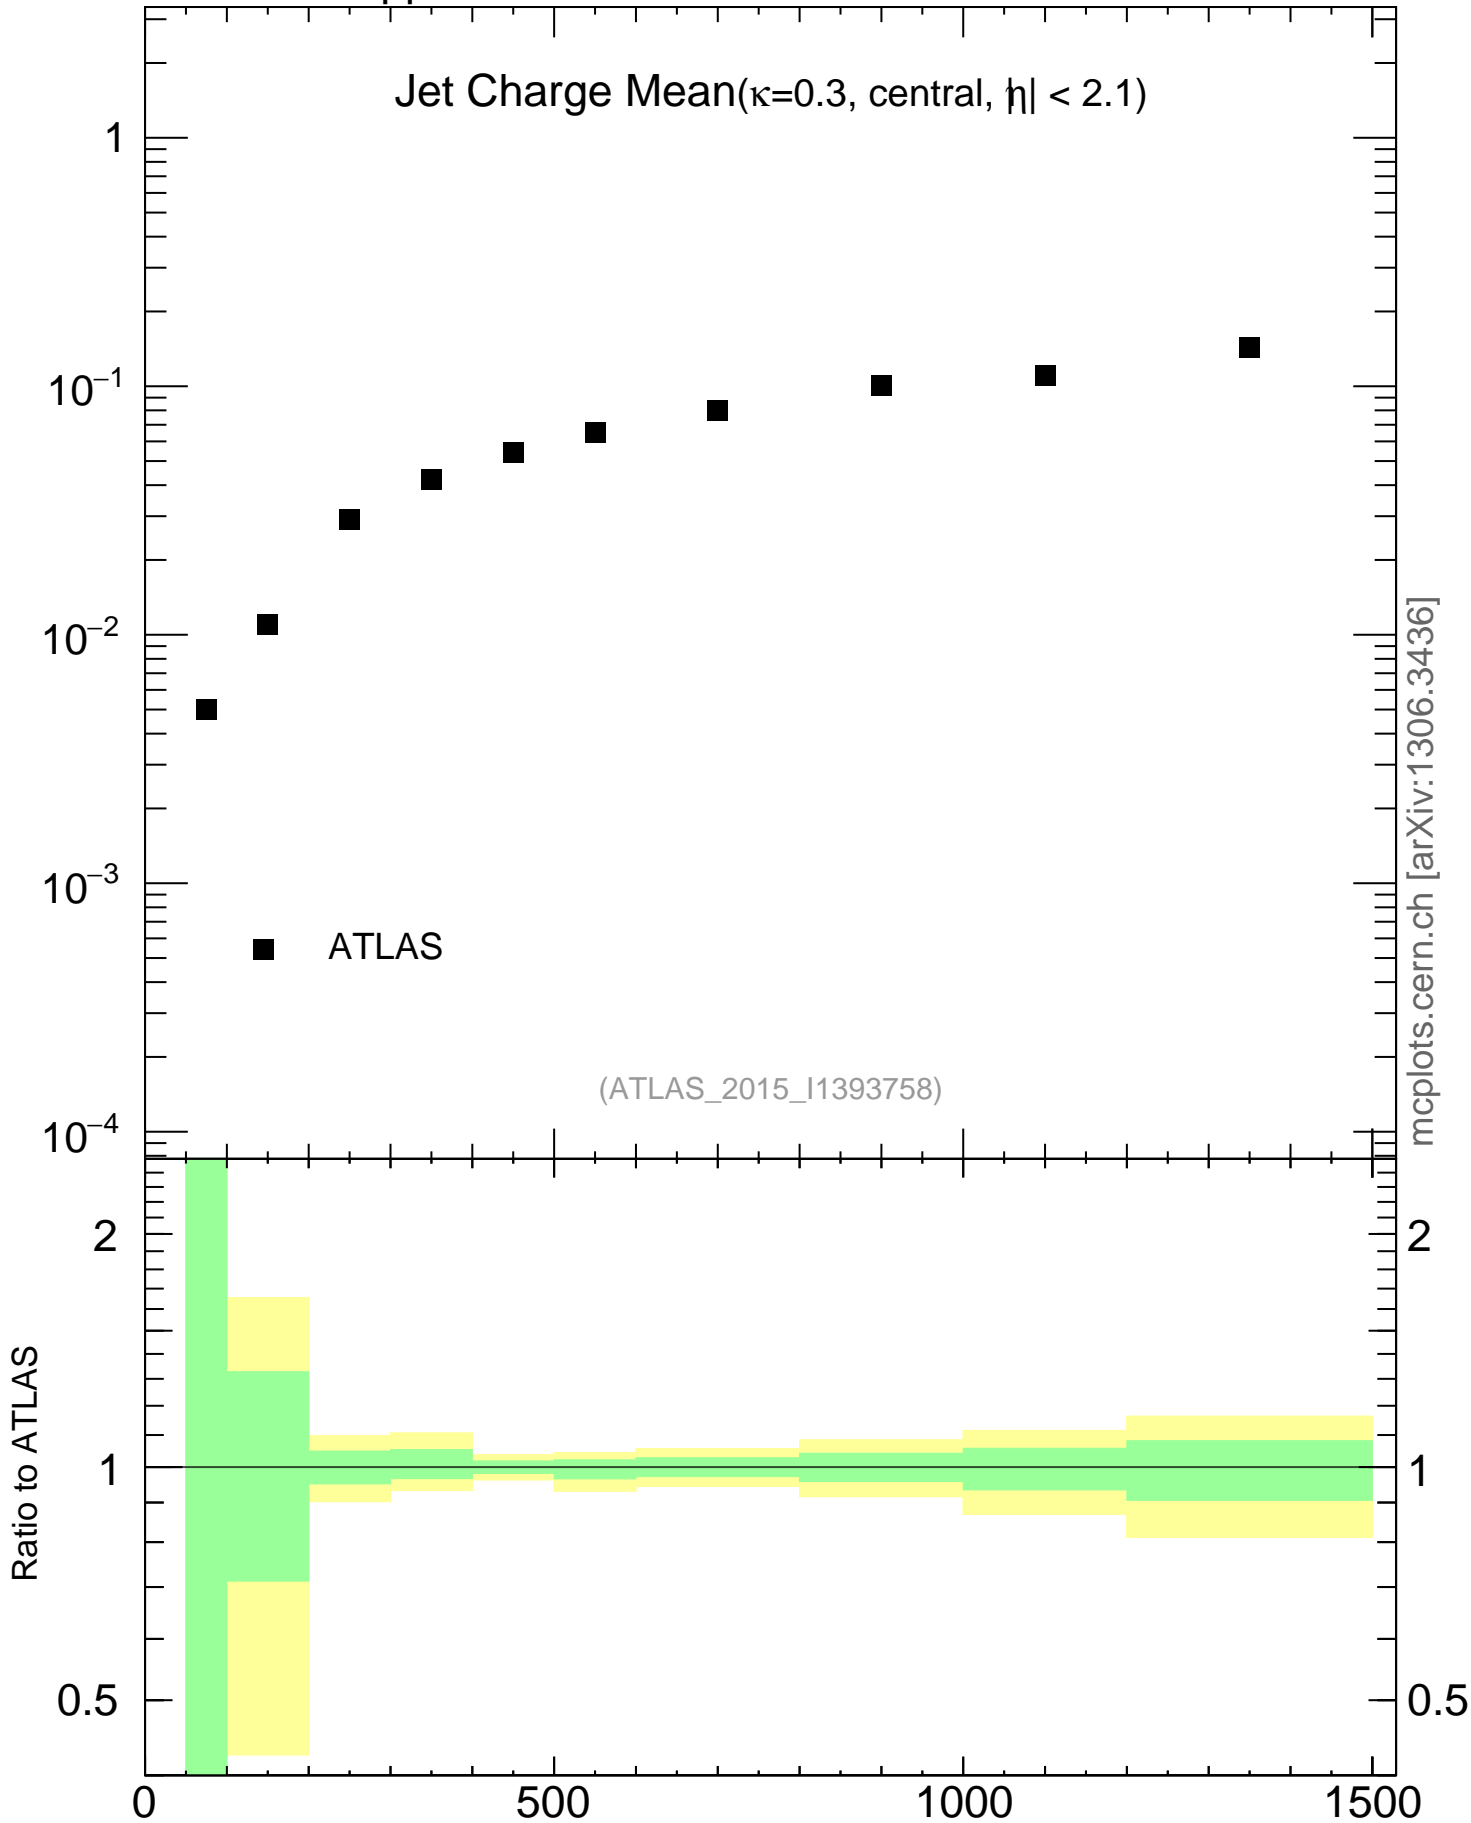

8000 GeV pp

Jets

Jet Charge Mean($\kappa=0.3$, central, $|\eta| < 2.1$)

mcplots.cern.ch [arXiv:1306.3436]