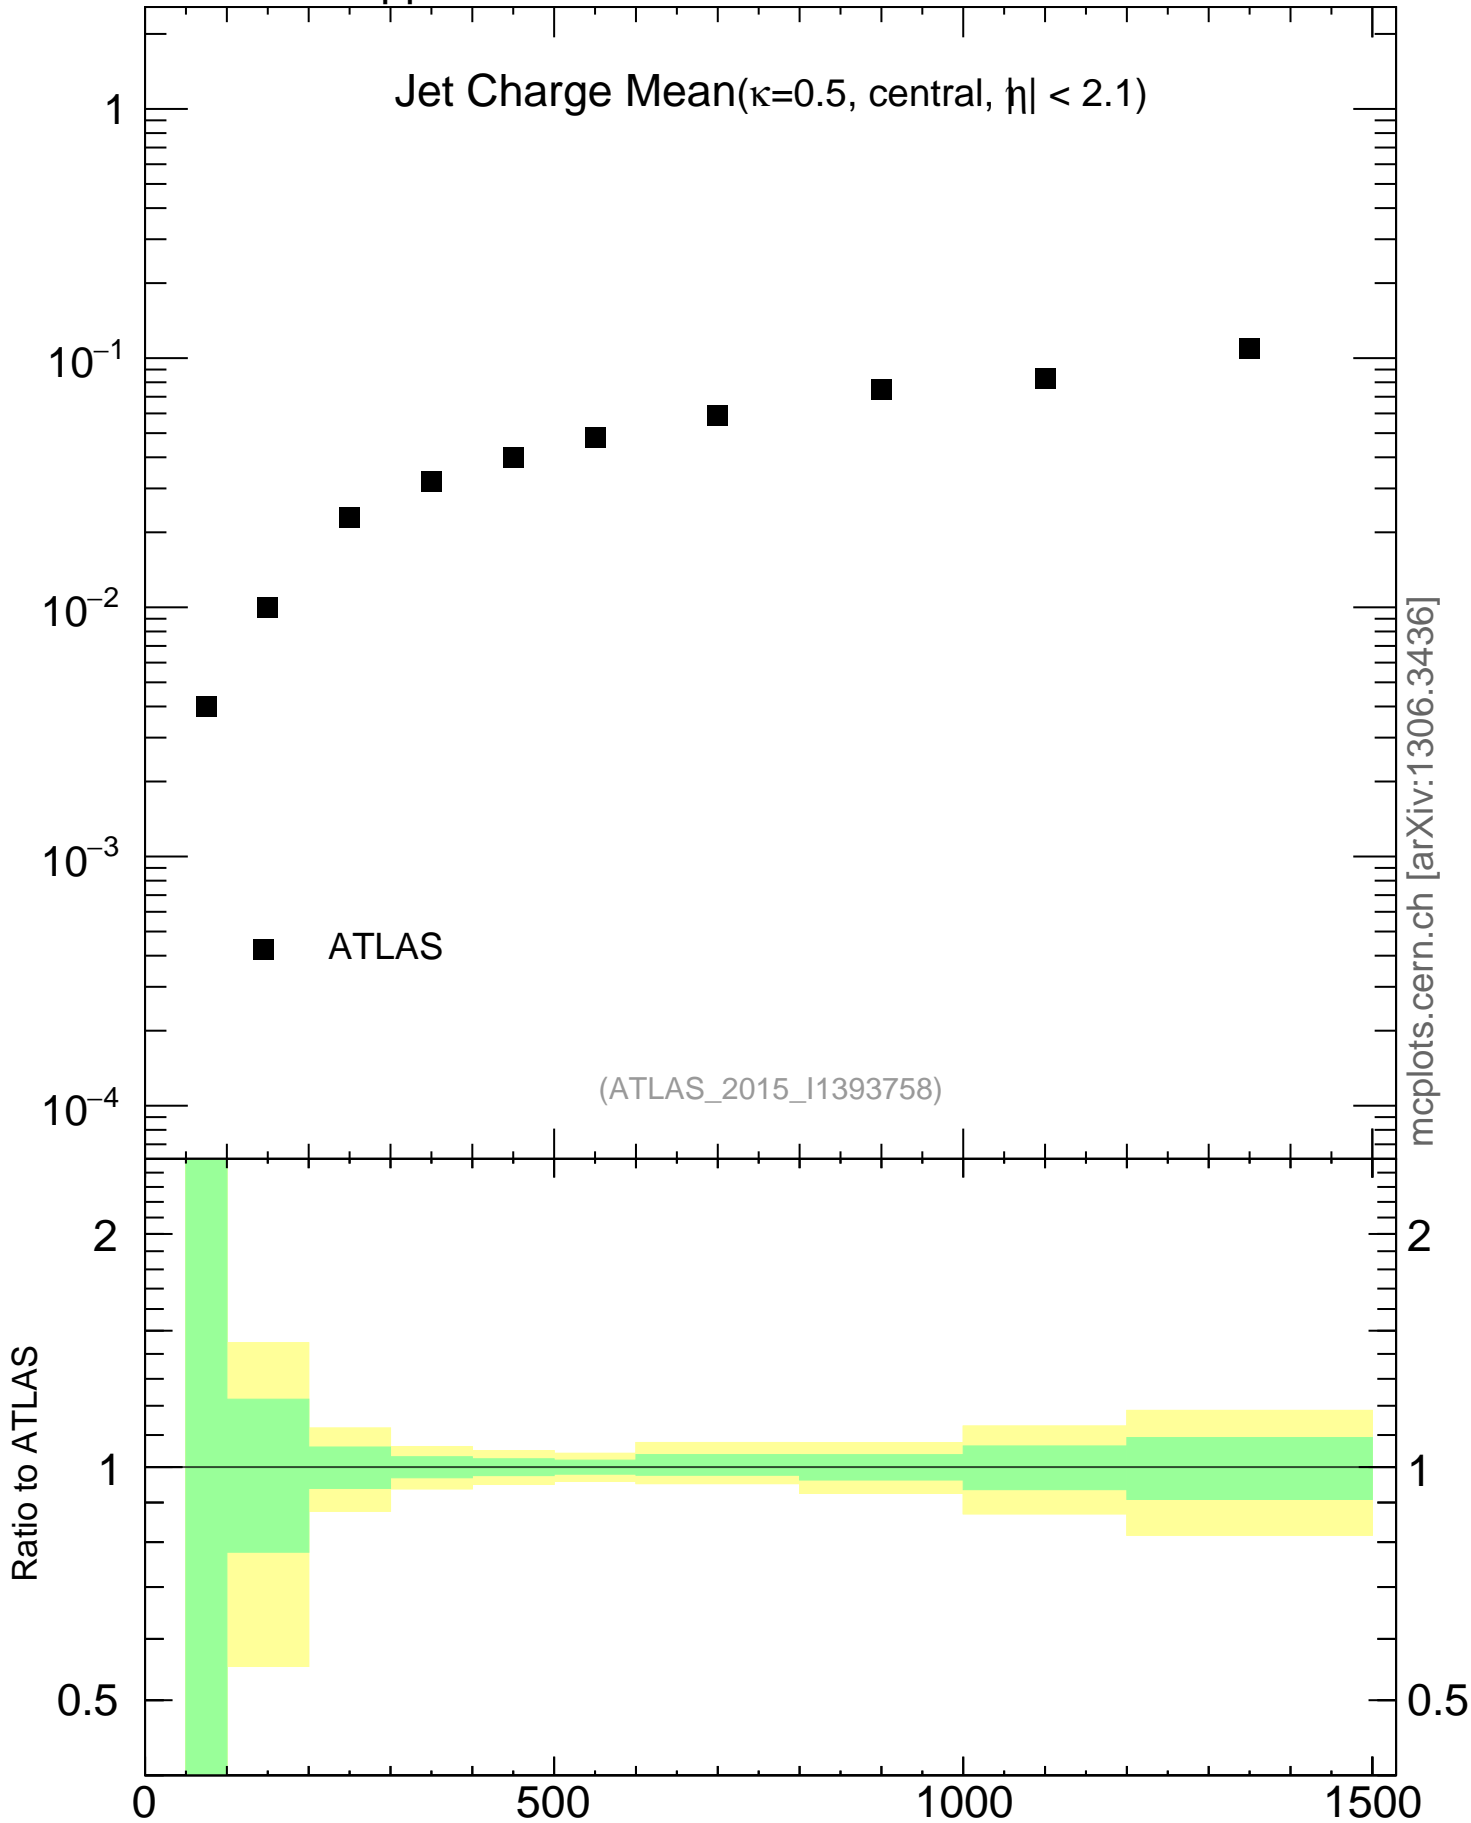

8000 GeV pp

Jets

Jet Charge Mean($\kappa=0.5$, central, $|\eta| < 2.1$)

mcplots.cern.ch [arXiv:1306.3436]