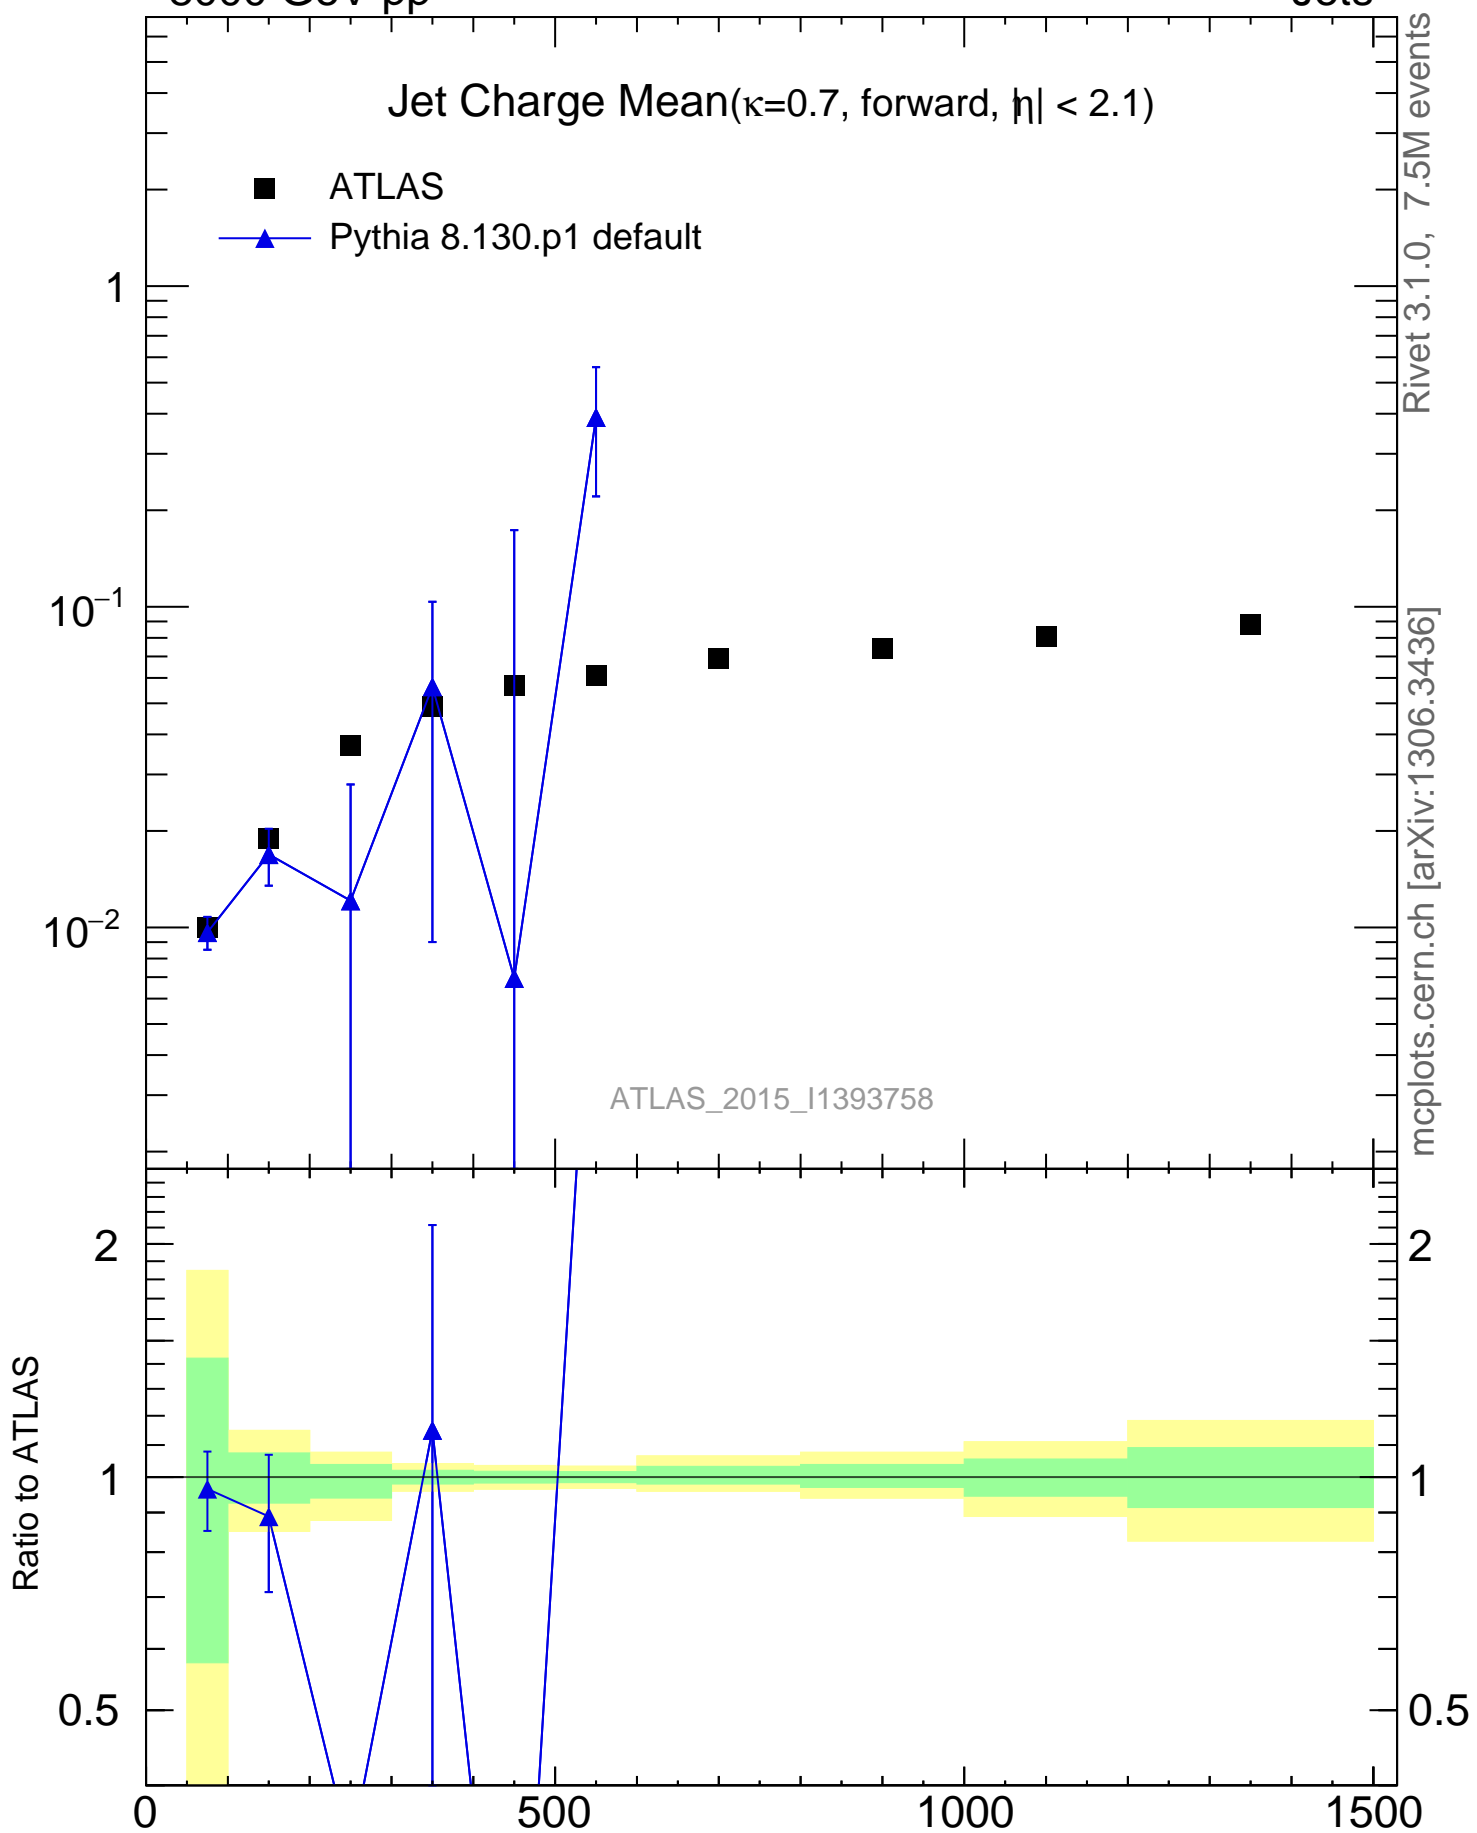

Jet Charge Mean($\kappa=0.7$, forward, $|\eta| < 2.1$)

- ATLAS
- ▲ Pythia 8.130.p1 default

ATLAS_2015_I1393758