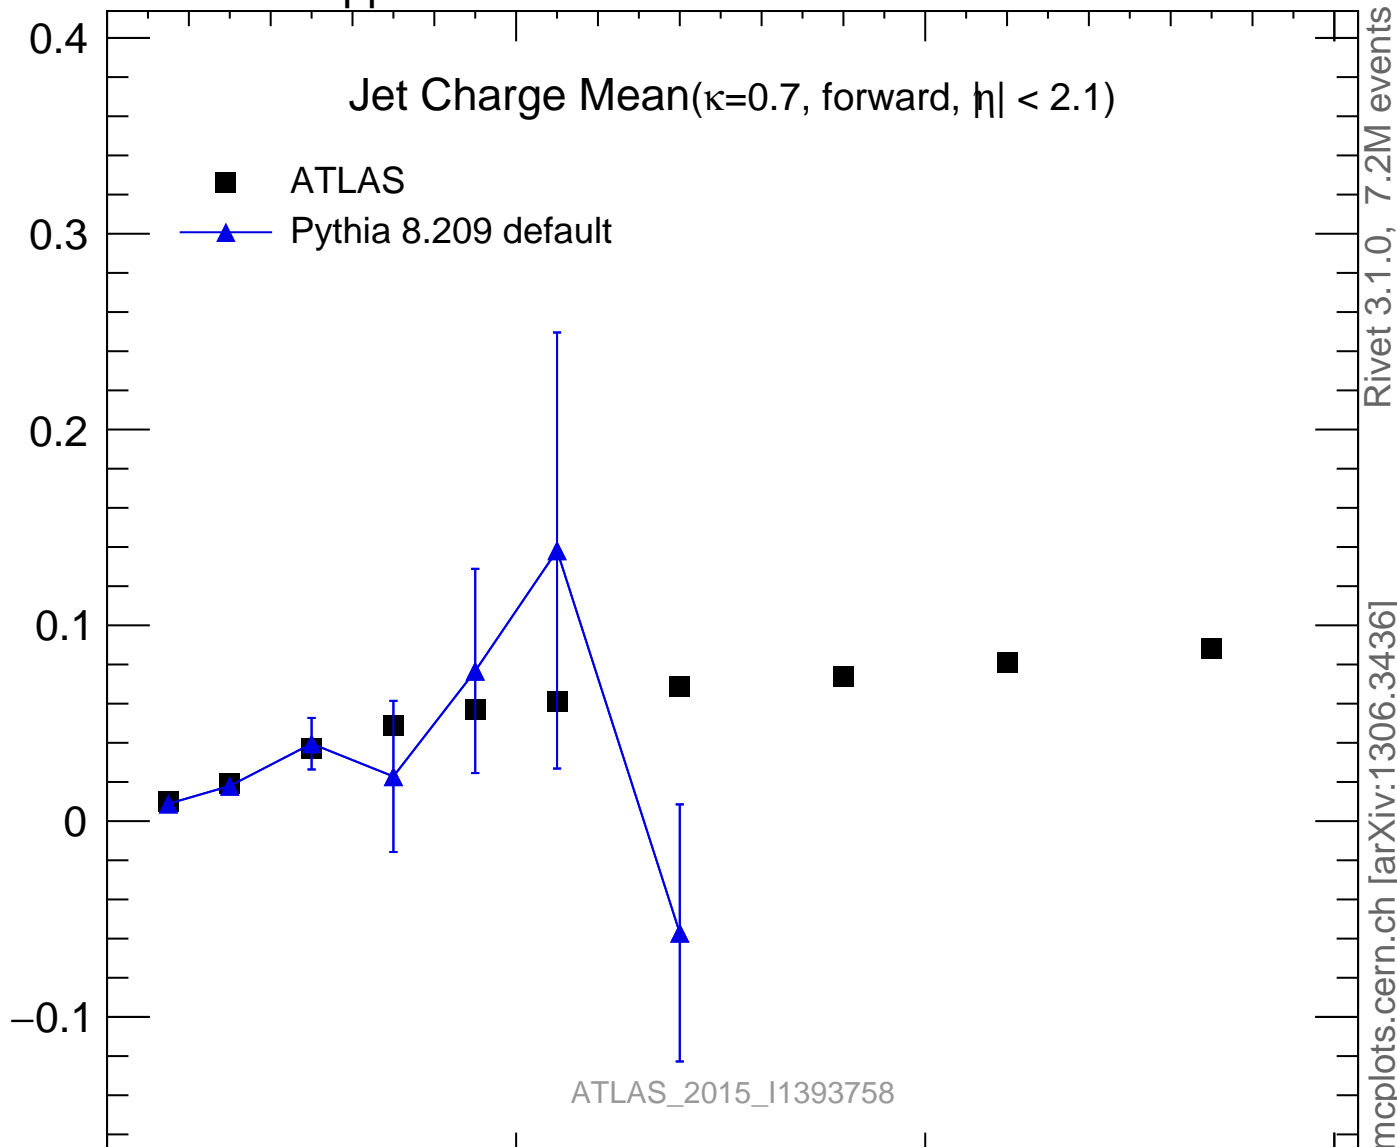

Jet Charge Mean($\kappa=0.7$, forward, $|\eta| < 2.1$)

- ATLAS
- ▲ Pythia 8.209 default

Rivet 3.1.0, 7.2M events

mcplots.cern.ch [arXiv:1306.3436]

ATLAS_2015_I1393758

Ratio to ATLAS

2

1

0.5

0

500

1000

1500