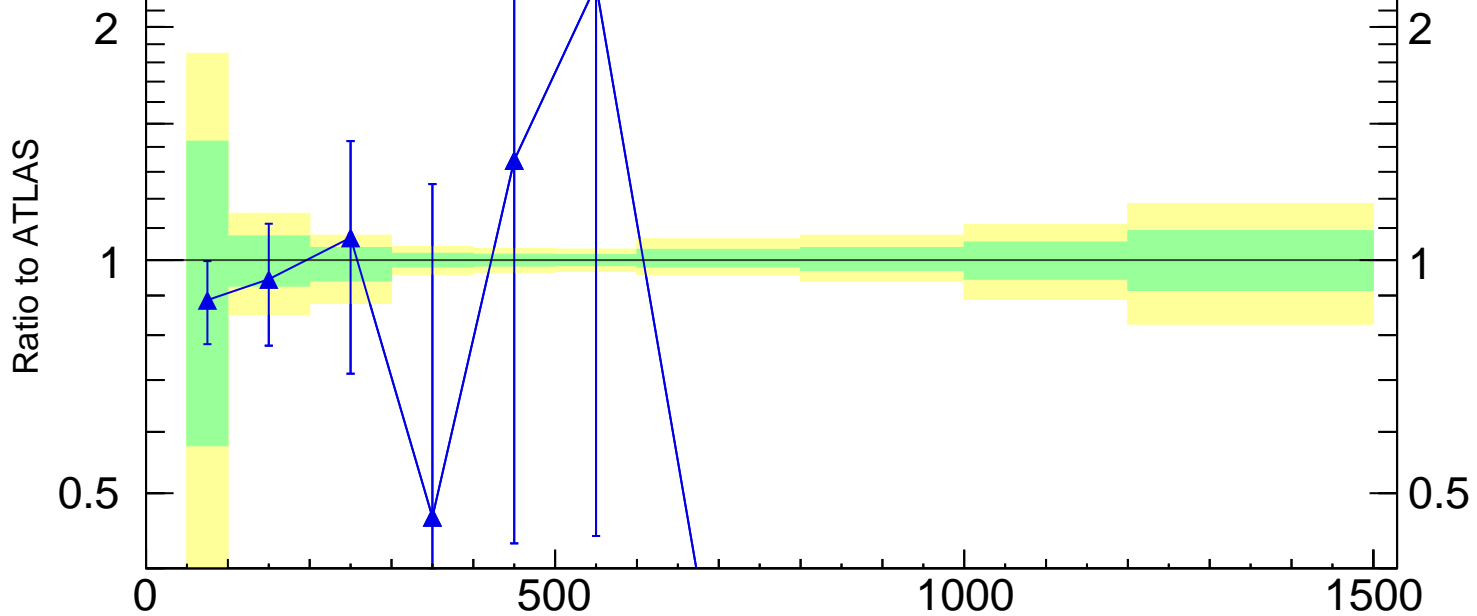

Jet Charge Mean($\kappa=0.7$, forward, $|\eta| < 2.1$)

- ATLAS
- ▲ Pythia 8.209 default

Rivet 3.1.0, 7.2M events

mcplots.cern.ch [arXiv:1306.3436]

ATLAS_2015_I1393758

Ratio to ATLAS

2

1

0.5

0

500

1000

1500