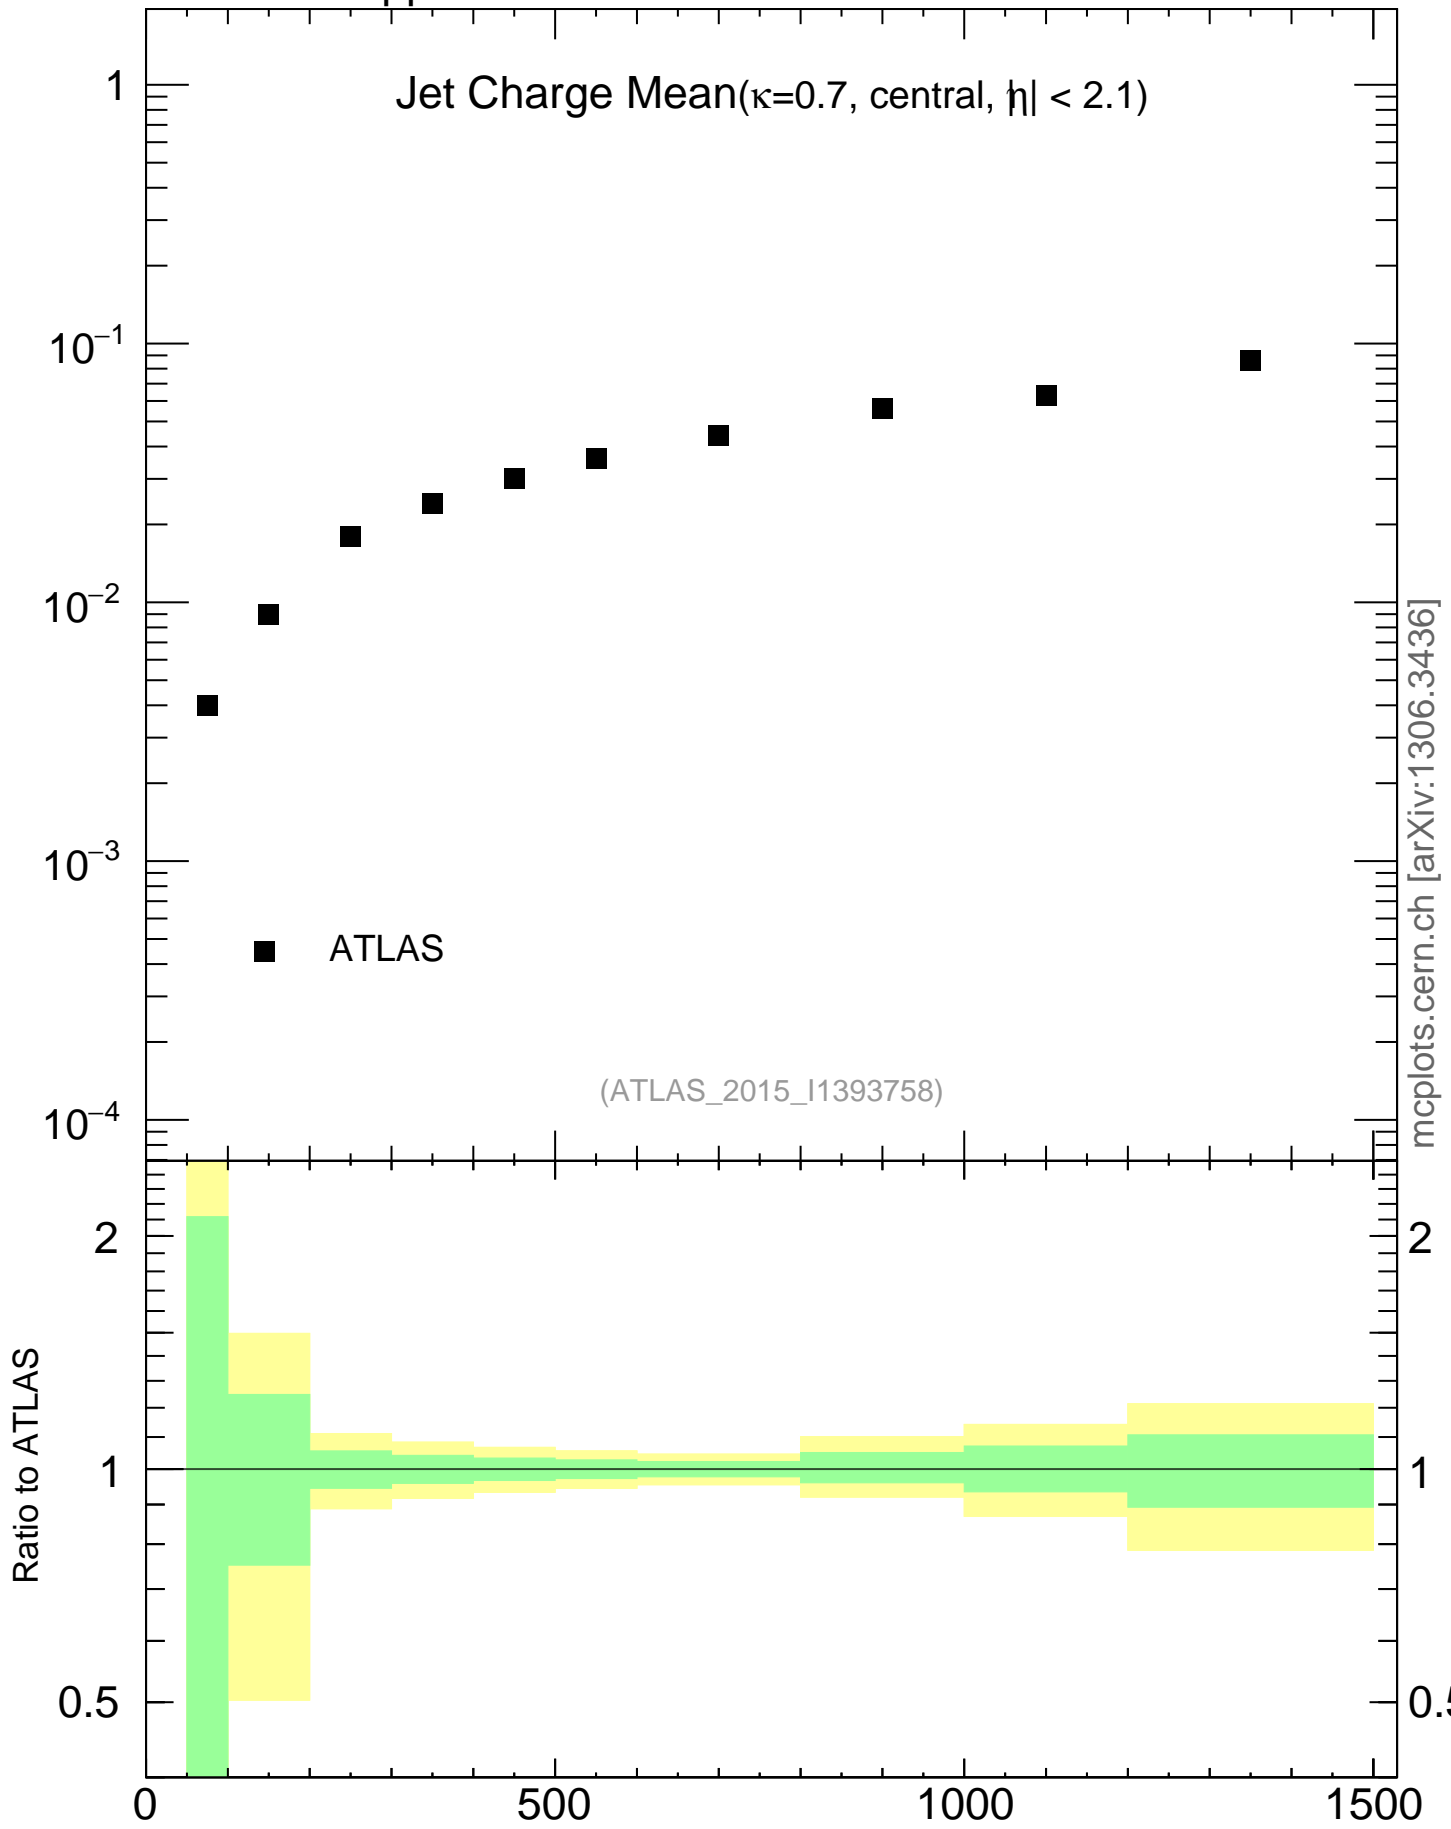

8000 GeV pp

Jets

Jet Charge Mean( $\kappa=0.7$ , central,  $|\eta| < 2.1$ )

mcplots.cern.ch [arXiv:1306.3436]