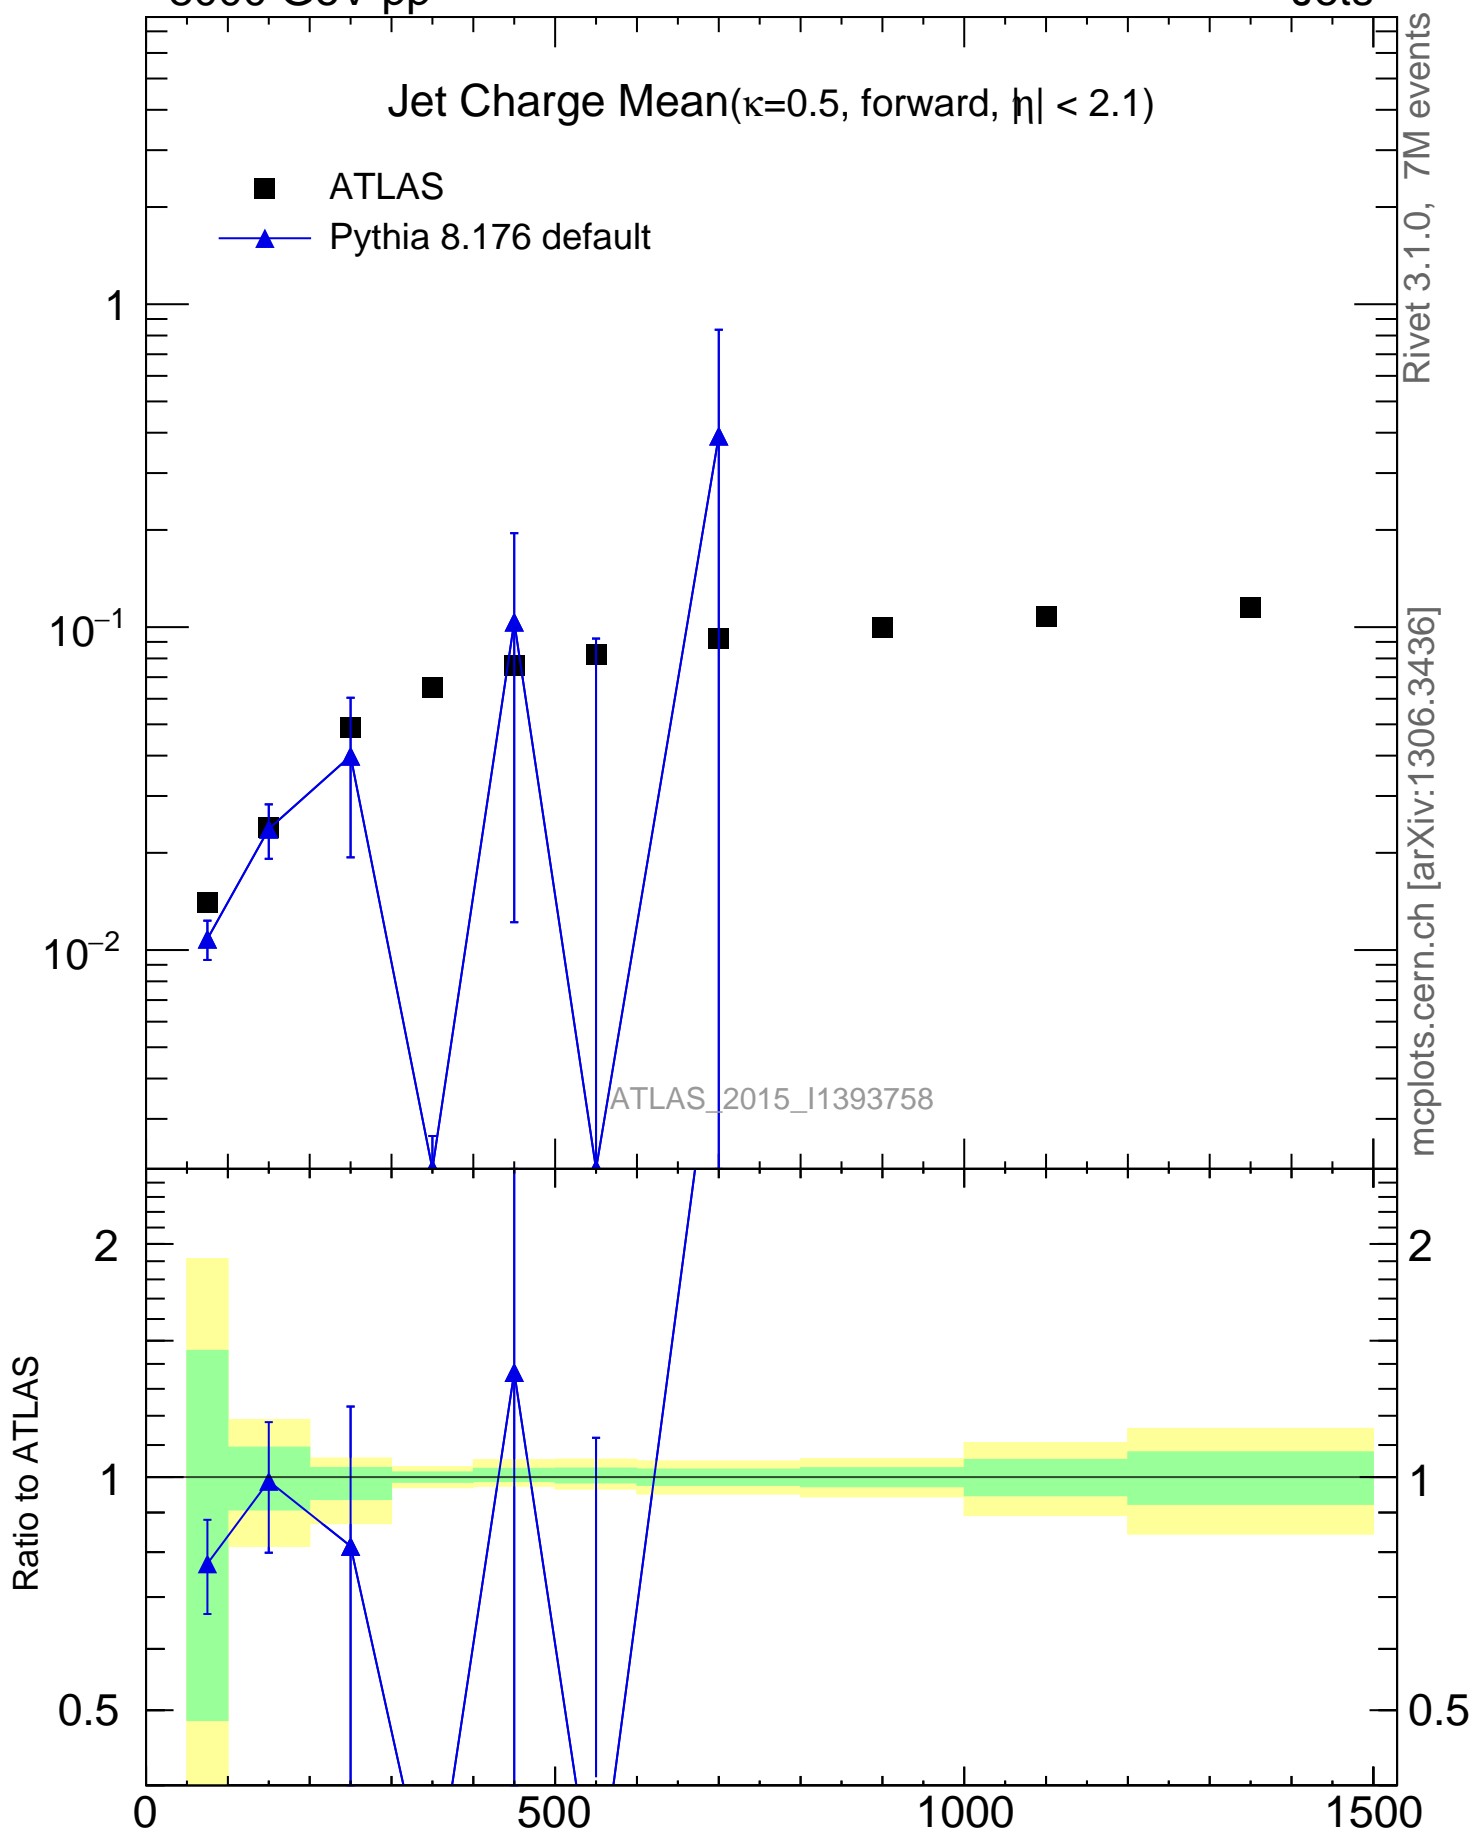

Jet Charge Mean($\kappa=0.5$, forward, $|\eta| < 2.1$)

- ATLAS
- ▲ Pythia 8.176 default

ATLAS_2015_I1393758