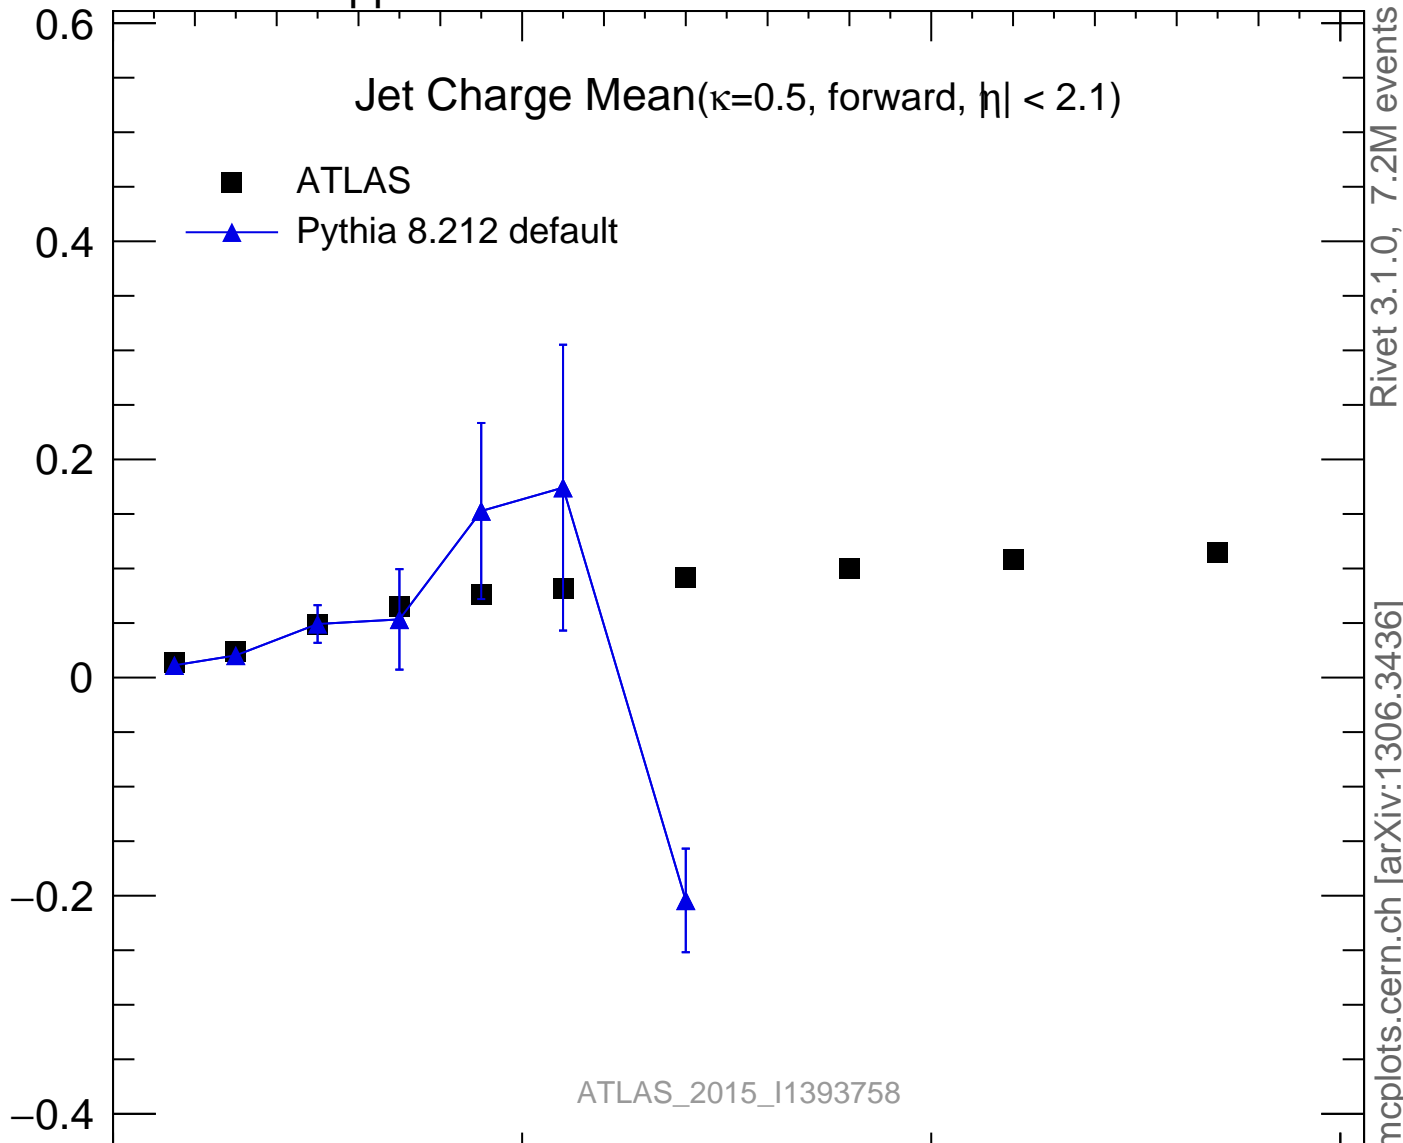

Jet Charge Mean( $\kappa=0.5$ , forward,  $|\eta| < 2.1$ )

■ ATLAS  
▲ Pythia 8.212 default

ATLAS\_2015\_I1393758