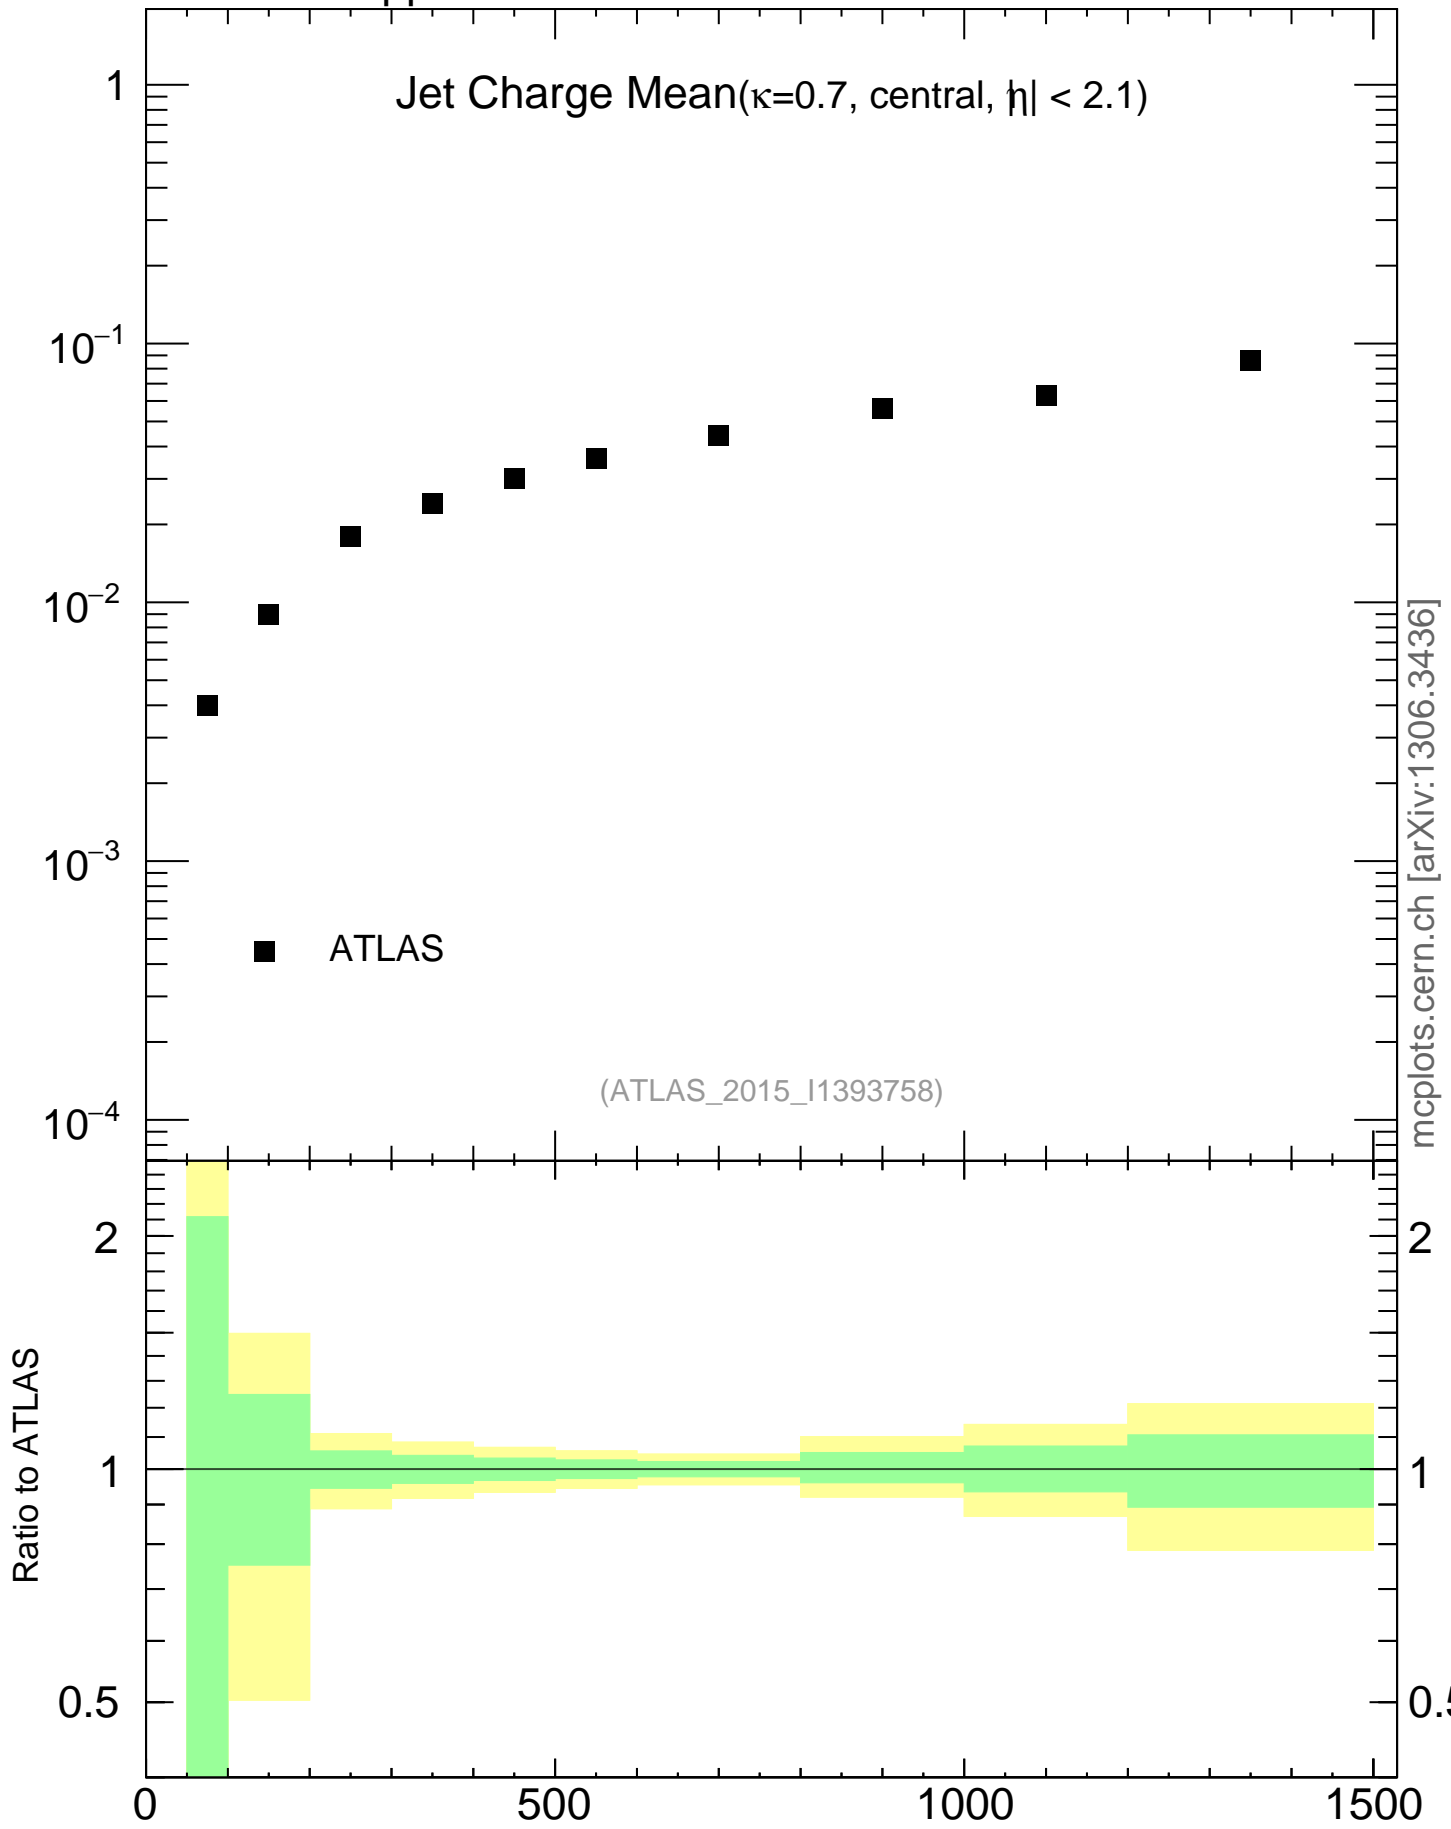

8000 GeV pp

Jets

Jet Charge Mean($\kappa=0.7$, central, $|\eta| < 2.1$)

■ ATLAS

(ATLAS_2015_I1393758)

mcplots.cern.ch [arXiv:1306.3436]

Ratio to ATLAS

Ratio to ATLAS