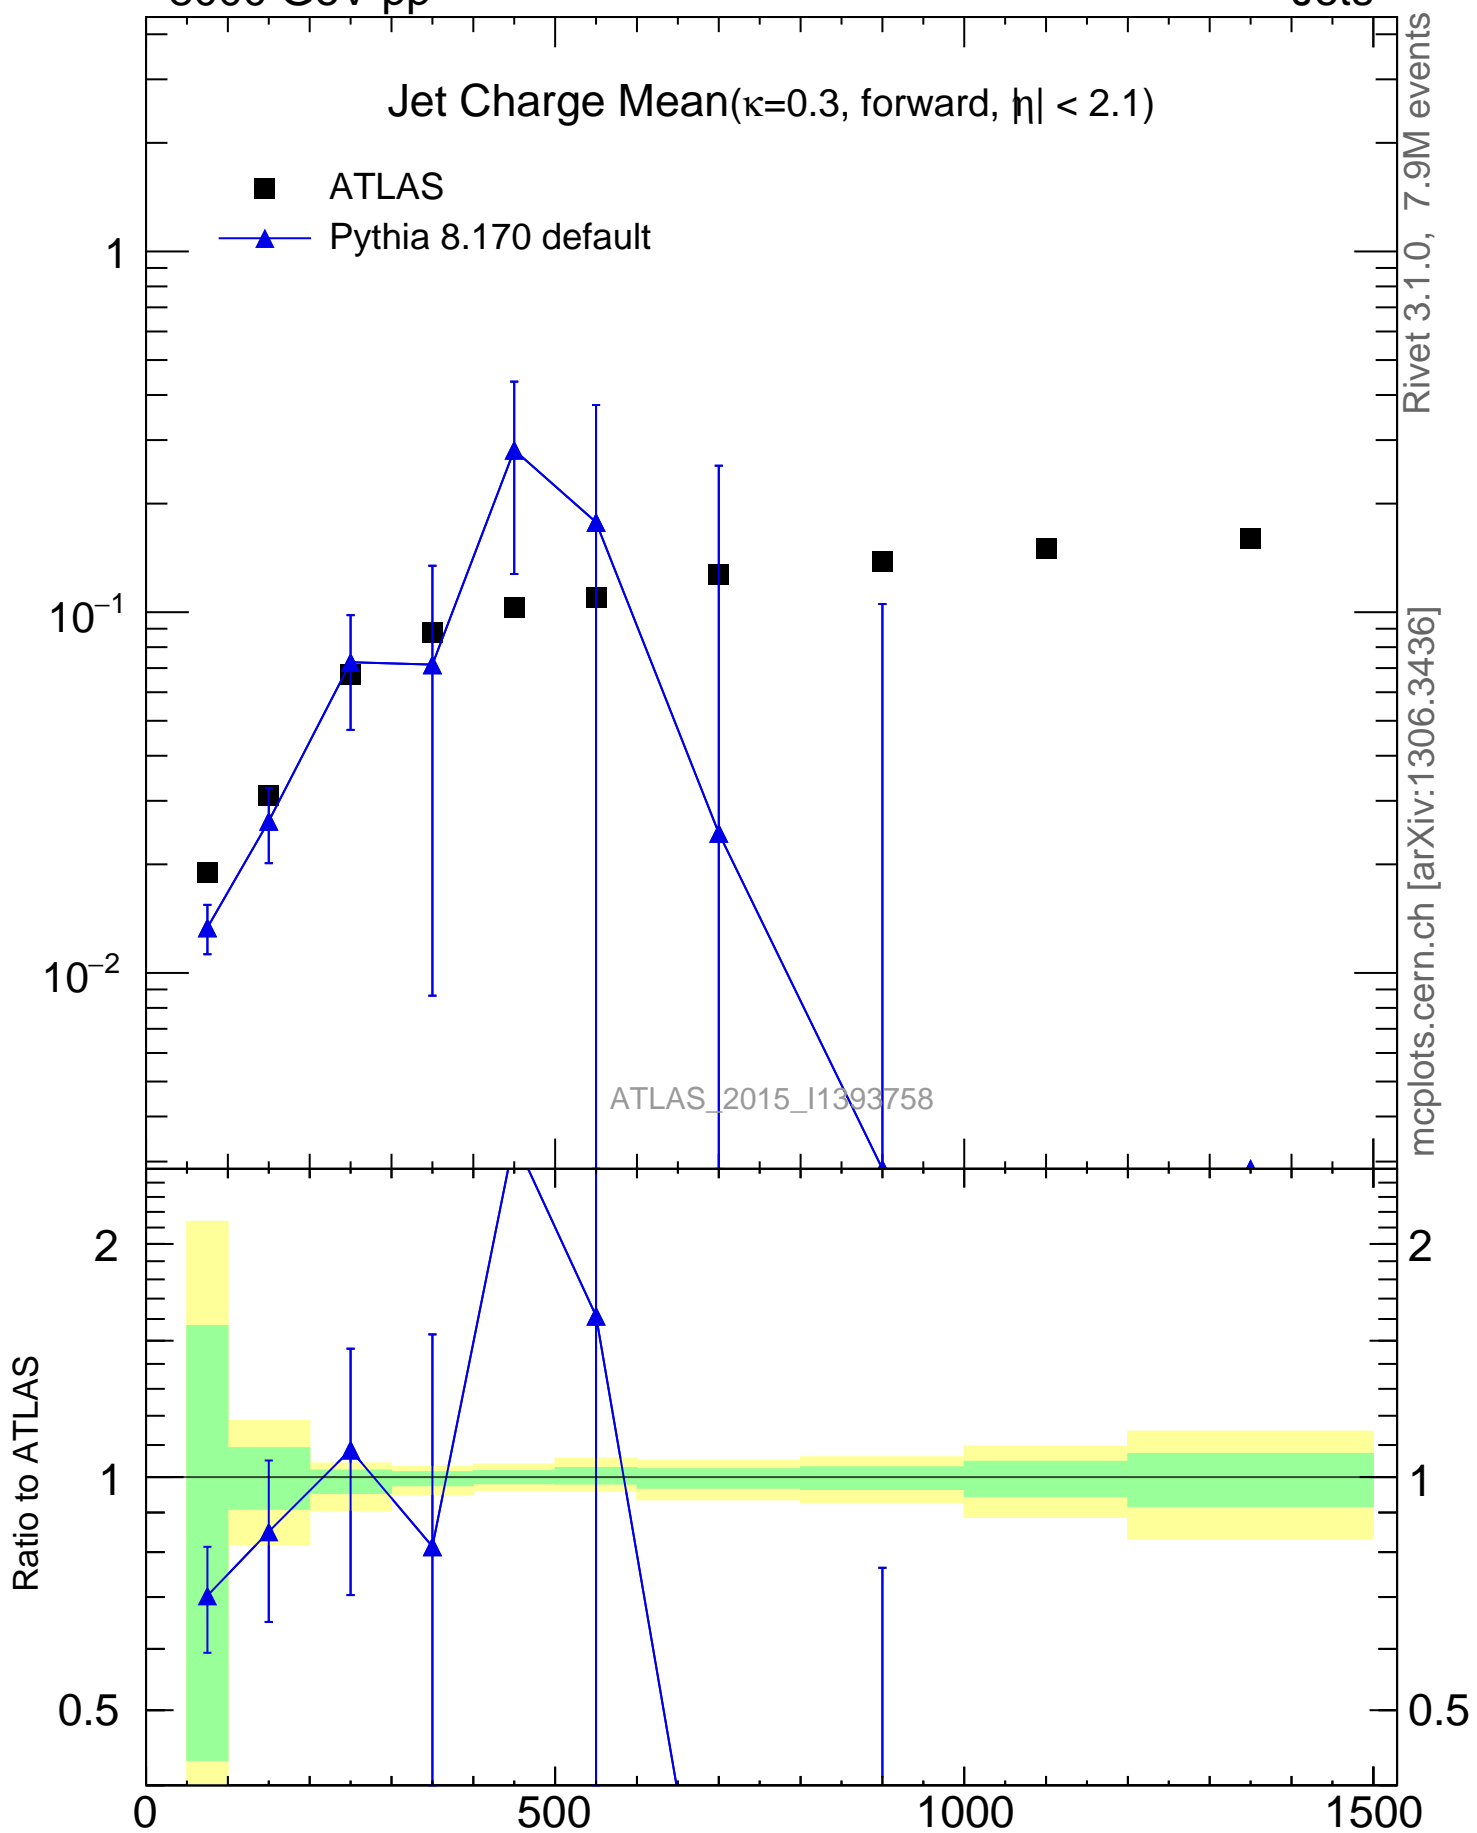

Jet Charge Mean( $\kappa=0.3$ , forward,  $|\eta| < 2.1$ )

- ATLAS
- ▲ Pythia 8.170 default

ATLAS\_2015\_I1393758