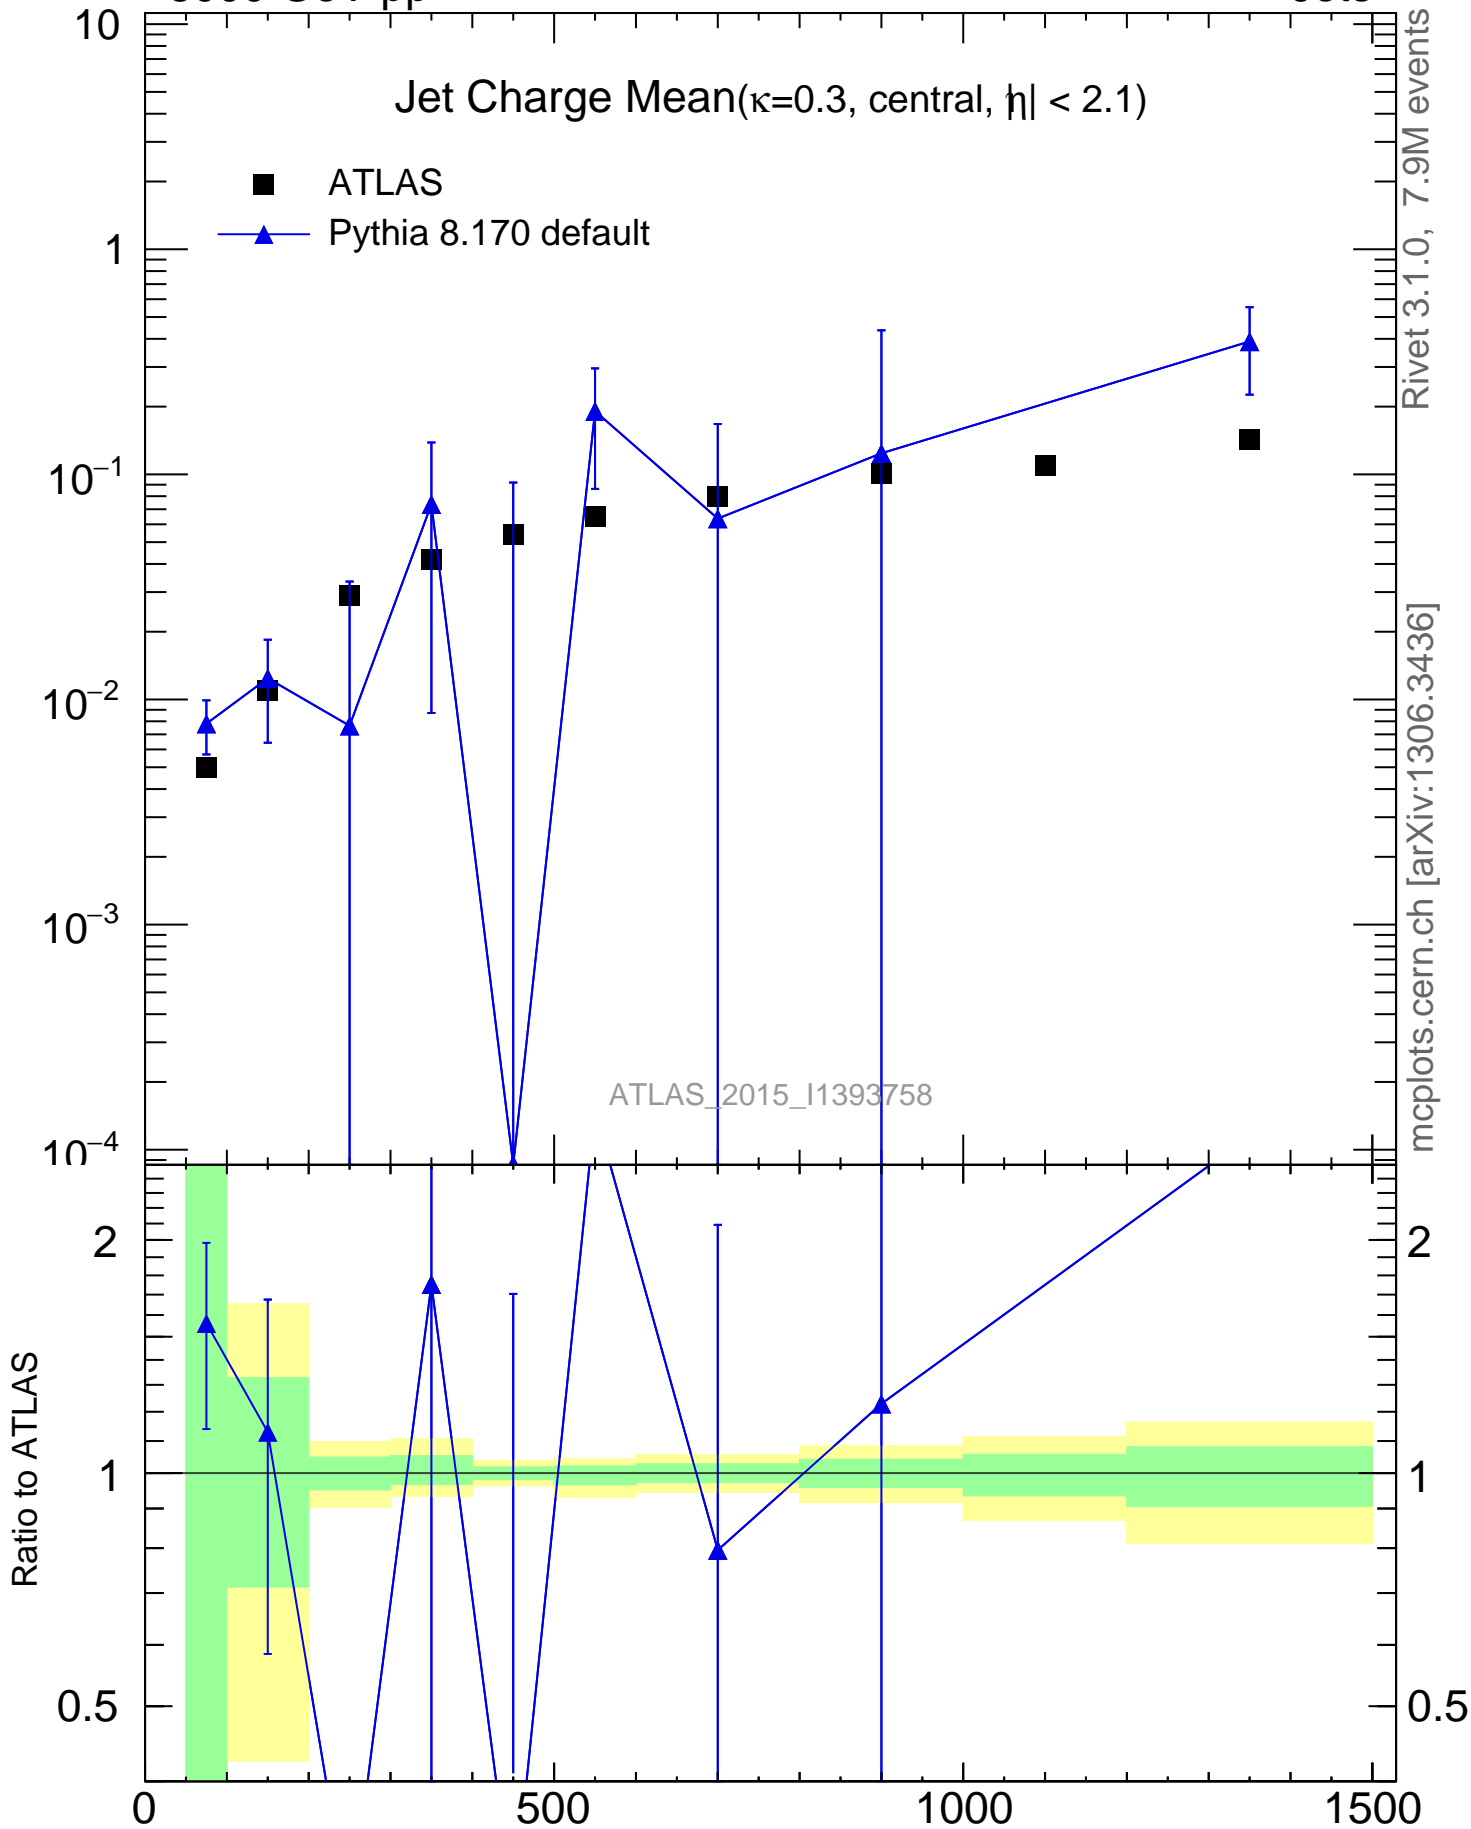

Jet Charge Mean($\kappa=0.3$, central, $|\eta| < 2.1$)

- ATLAS
- ▲ Pythia 8.170 default

ATLAS_2015_I1393758

Rivet 3.1.0, 7.9M events

mcplots.cern.ch [arXiv:1306.3436]

Ratio to ATLAS